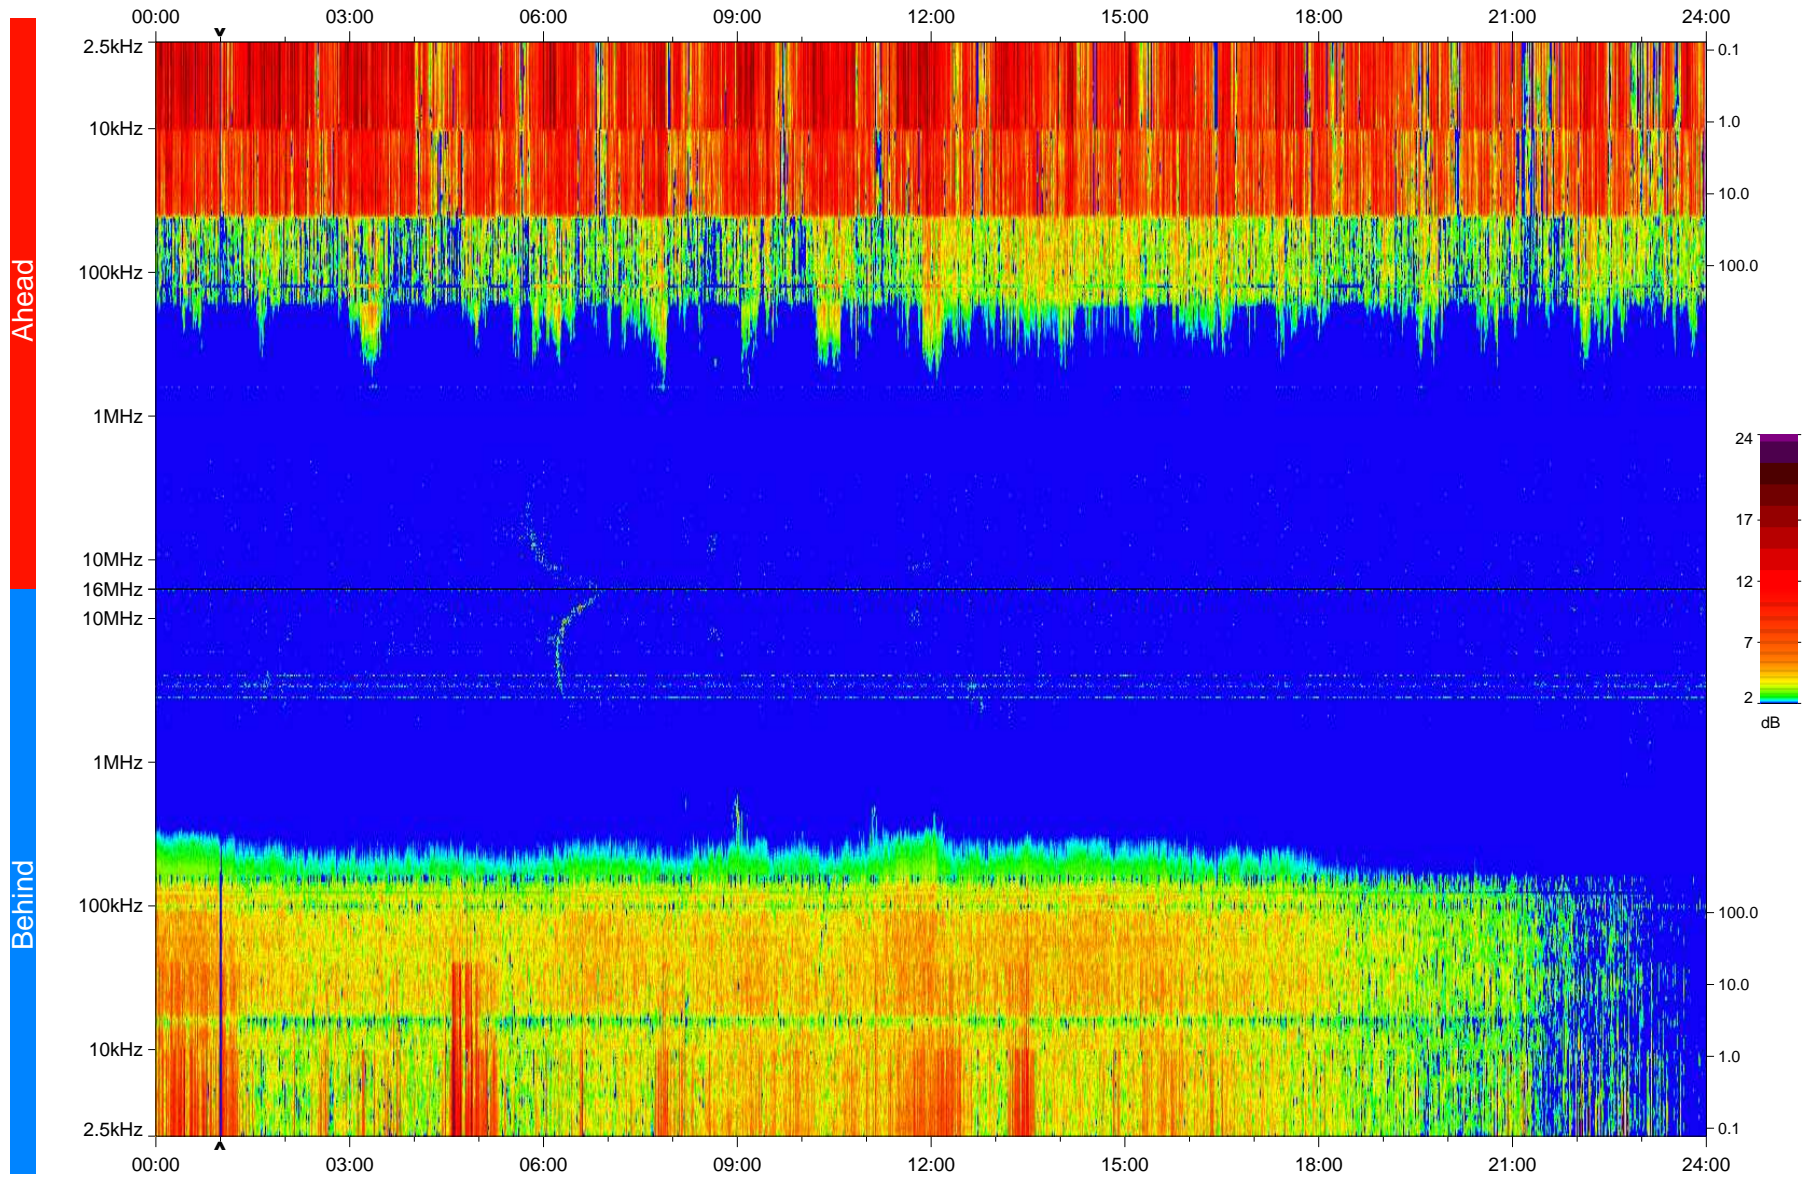

# STEREO/WAVES Daily Summary - 02-Sep-2008 (DOY 246)

Ahead source file: swaves\_ahead\_2008\_246\_1\_04.fin  
Ahead PSE Angle: 37.7°

Behind PSE Angle: -33.0°  
Behind source file: swaves\_behind\_2008\_246\_1\_04.fin

Time (UTC)

file: stereo\_swaves\_daily-summary\_color\_20080902\_v04  
made by: space.umn.edu on macOS with IDL 8.8.2 on 2022-10-18 12:55:56, with TLib V945 / dynspec V311