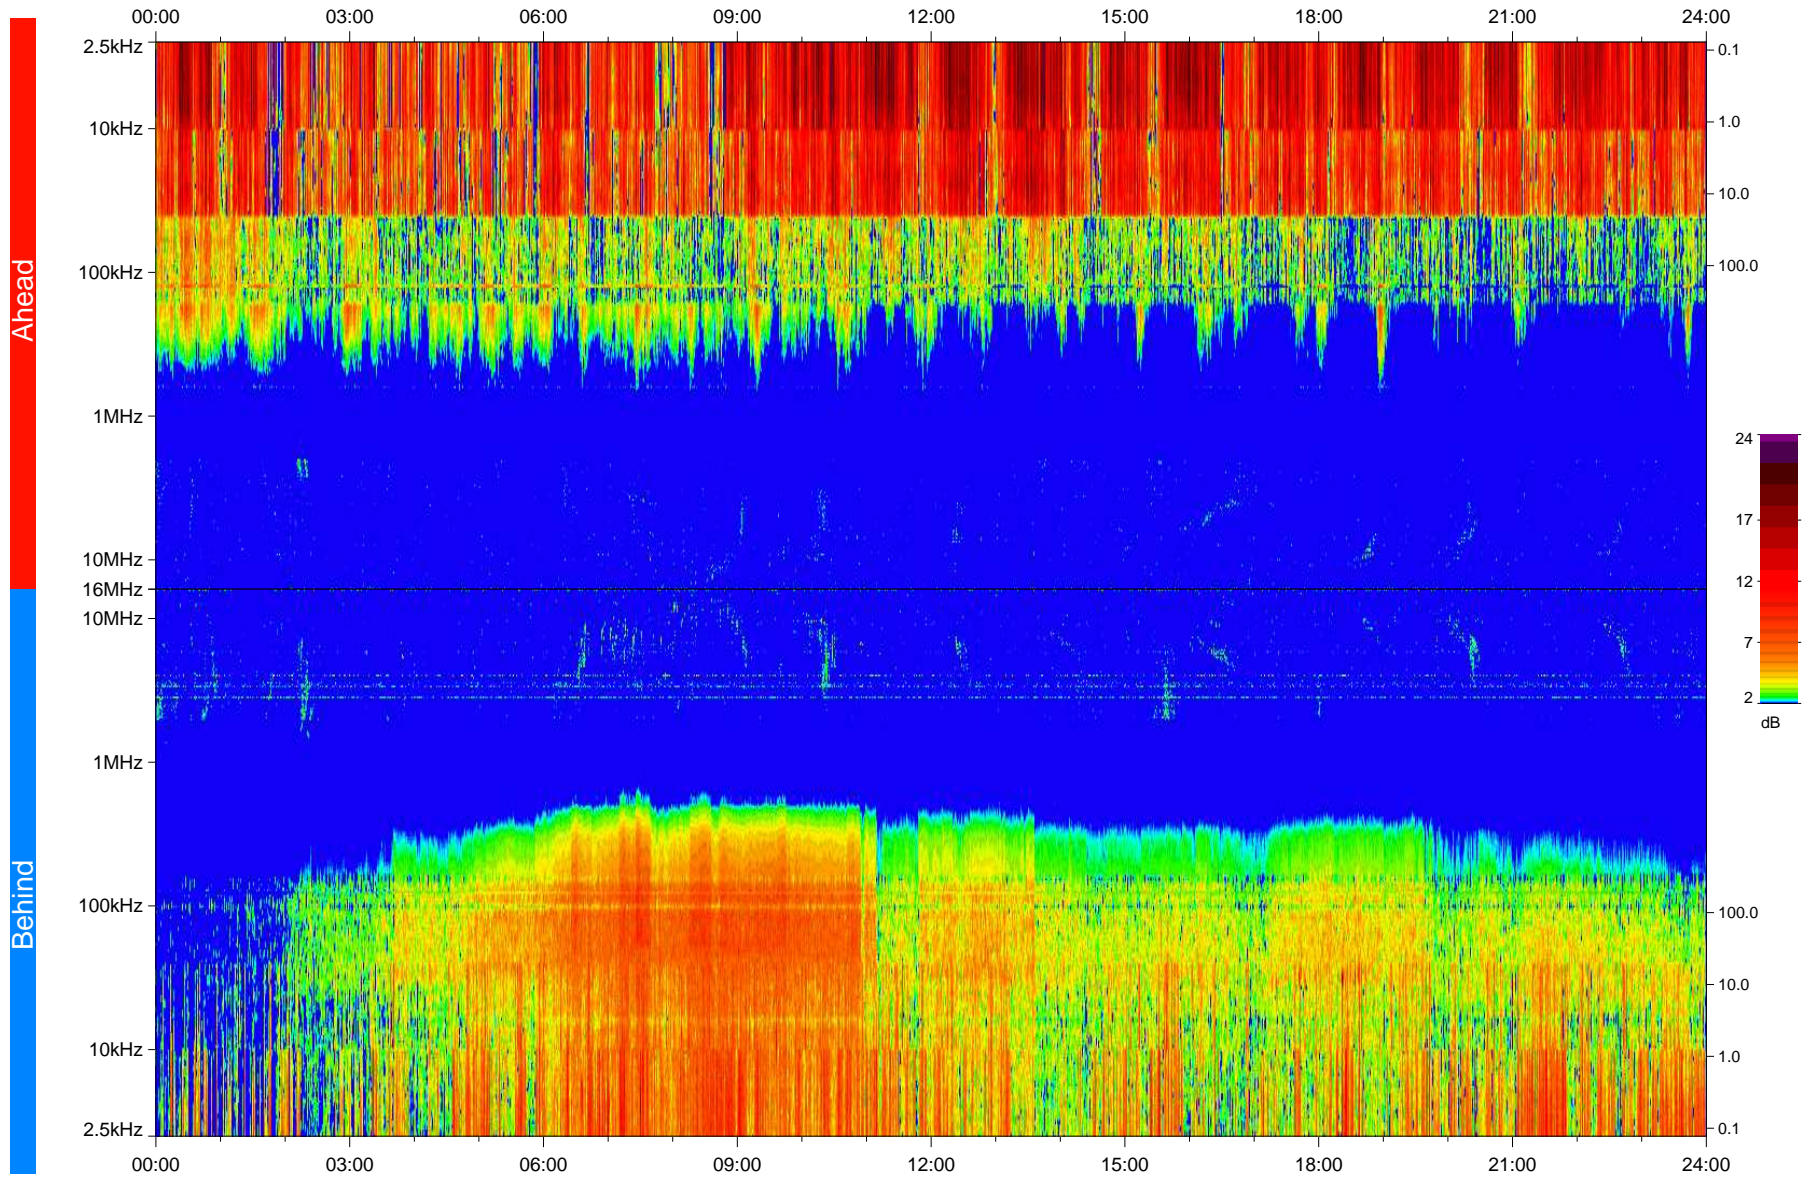

STEREO/WAVES Daily Summary - 01-Sep-2008 (DOY 245)

Ahead source file: swaves Ahead_2008_245_1_04.fin
Ahead PSE Angle: 37.7°

Behind PSE Angle: -32.9°
Behind source file: swaves_behind_2008_245_1_04.fin

Time (UTC)

file: stereo_swaves_daily-summary_color_20080901_v04
made by: space.umn.edu on macOS with IDL 8.8.2 on 2022-10-18 12:53:06, with TLib V945 / dynspec V311