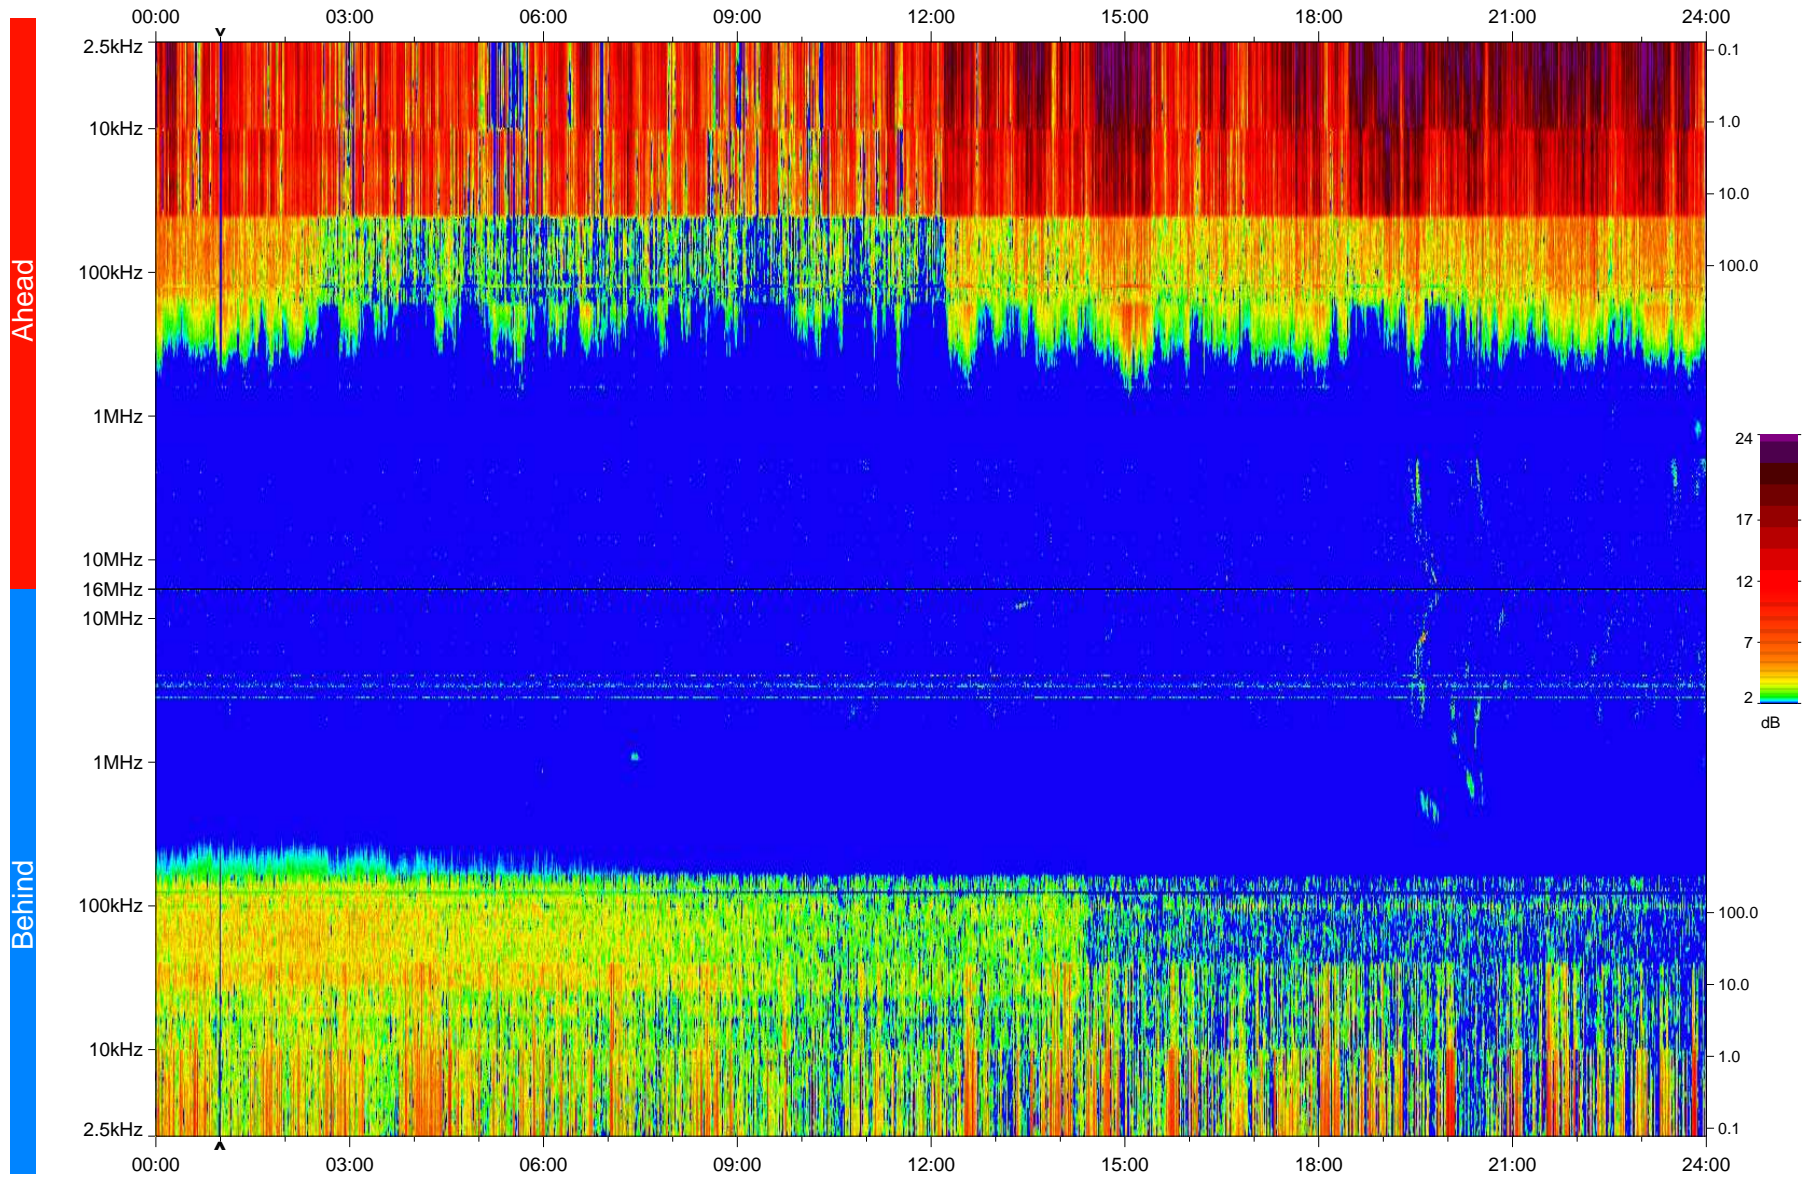

# STEREO/WAVES Daily Summary - 31-Aug-2008 (DOY 244)

Ahead source file: swaves\_ahead\_2008\_244\_1\_04.fin  
Ahead PSE Angle: 37.5°

Behind PSE Angle: -32.8°  
Behind source file: swaves\_behind\_2008\_244\_1\_04.fin

Time (UTC)

file: stereo\_swaves\_daily-summary\_color\_20080831\_v04  
made by: space.umn.edu on macOS with IDL 8.8.2 on 2022-10-18 12:50:13, with TLib V945 / dynspec V311