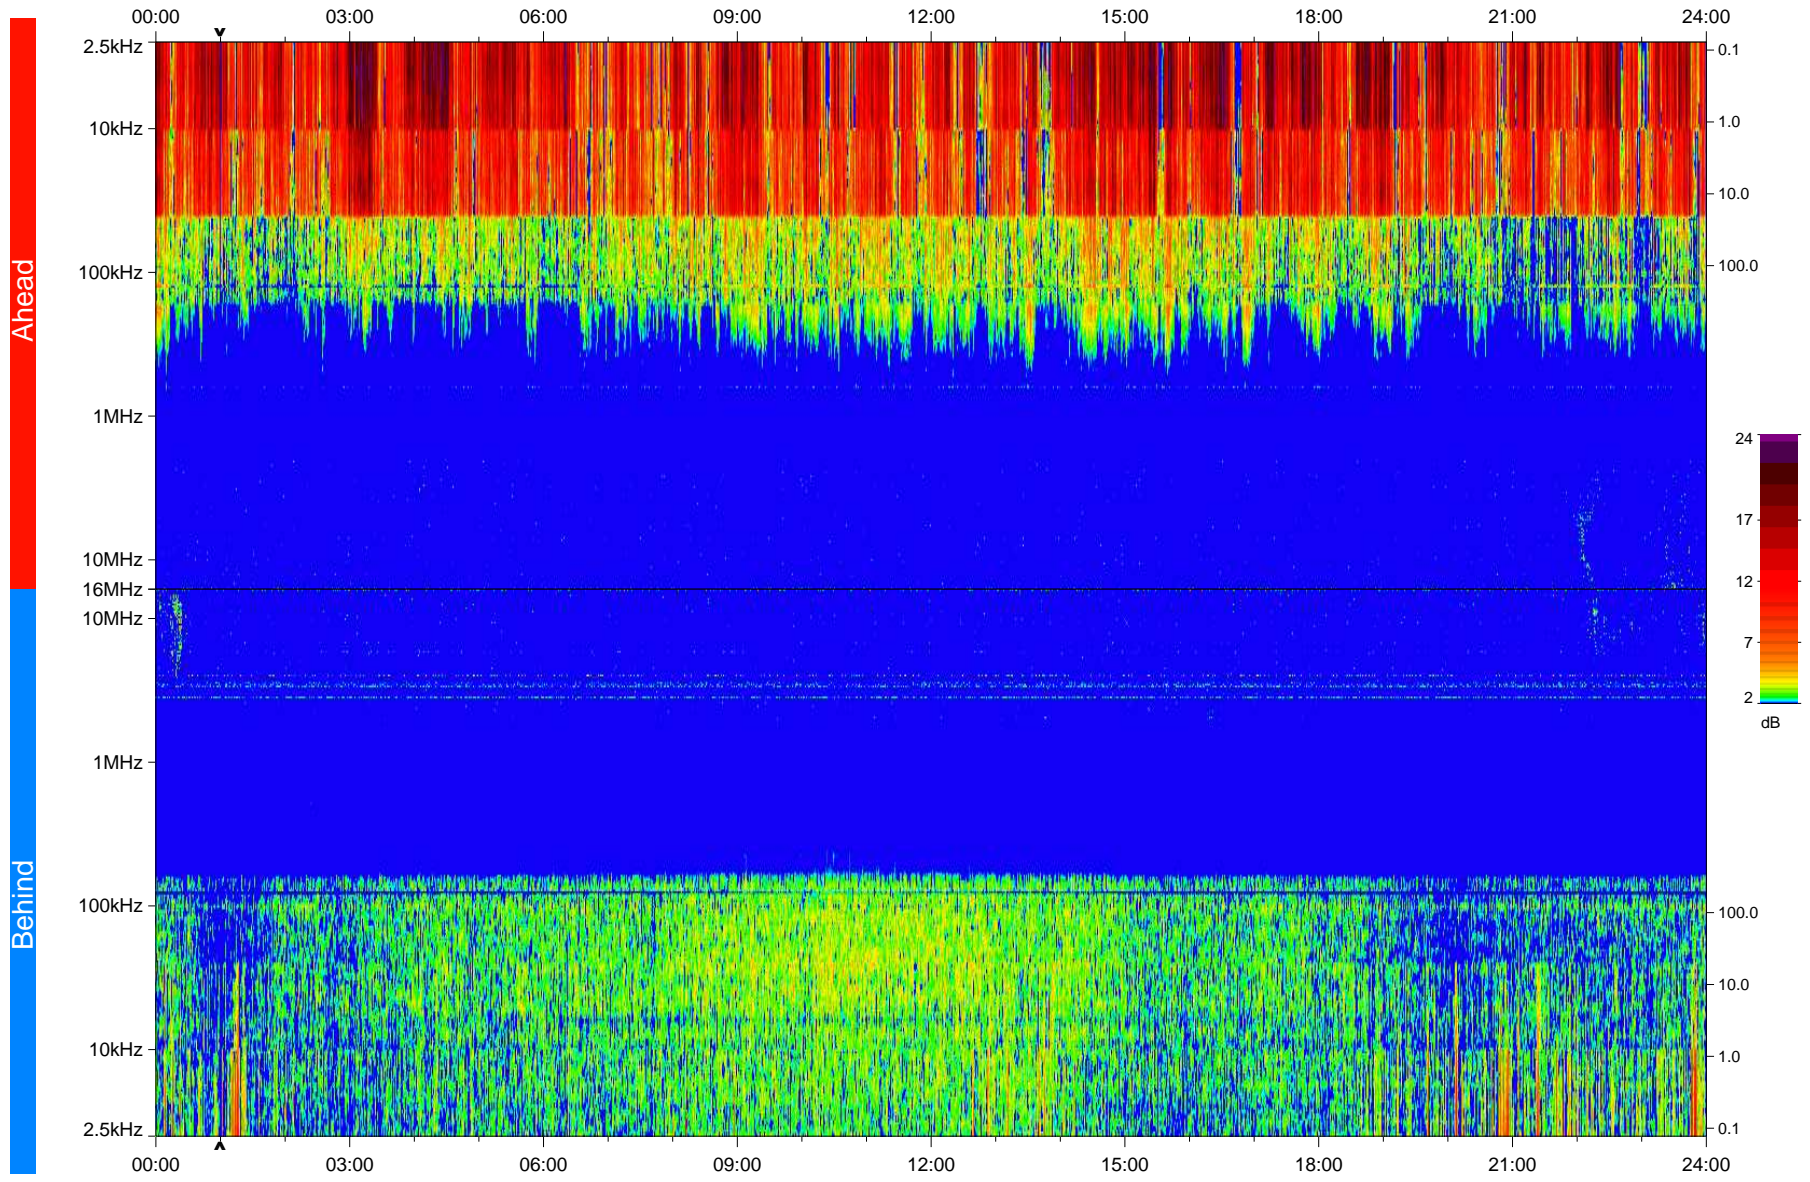

STEREO/WAVES Daily Summary - 27-Aug-2008 (DOY 240)

Ahead source file: swaves_ahead_2008_240_1_05.fin
Ahead PSE Angle: 37.2°

Behind PSE Angle: -32.3°
Behind source file: swaves_behind_2008_240_1_04.fin

Time (UTC)

file: stereo_swaves_daily-summary_color_20080827_v04
made by: space.umn.edu on macOS with IDL 8.8.2 on 2022-10-18 12:38:47, with TLib V945 / dynspec V311