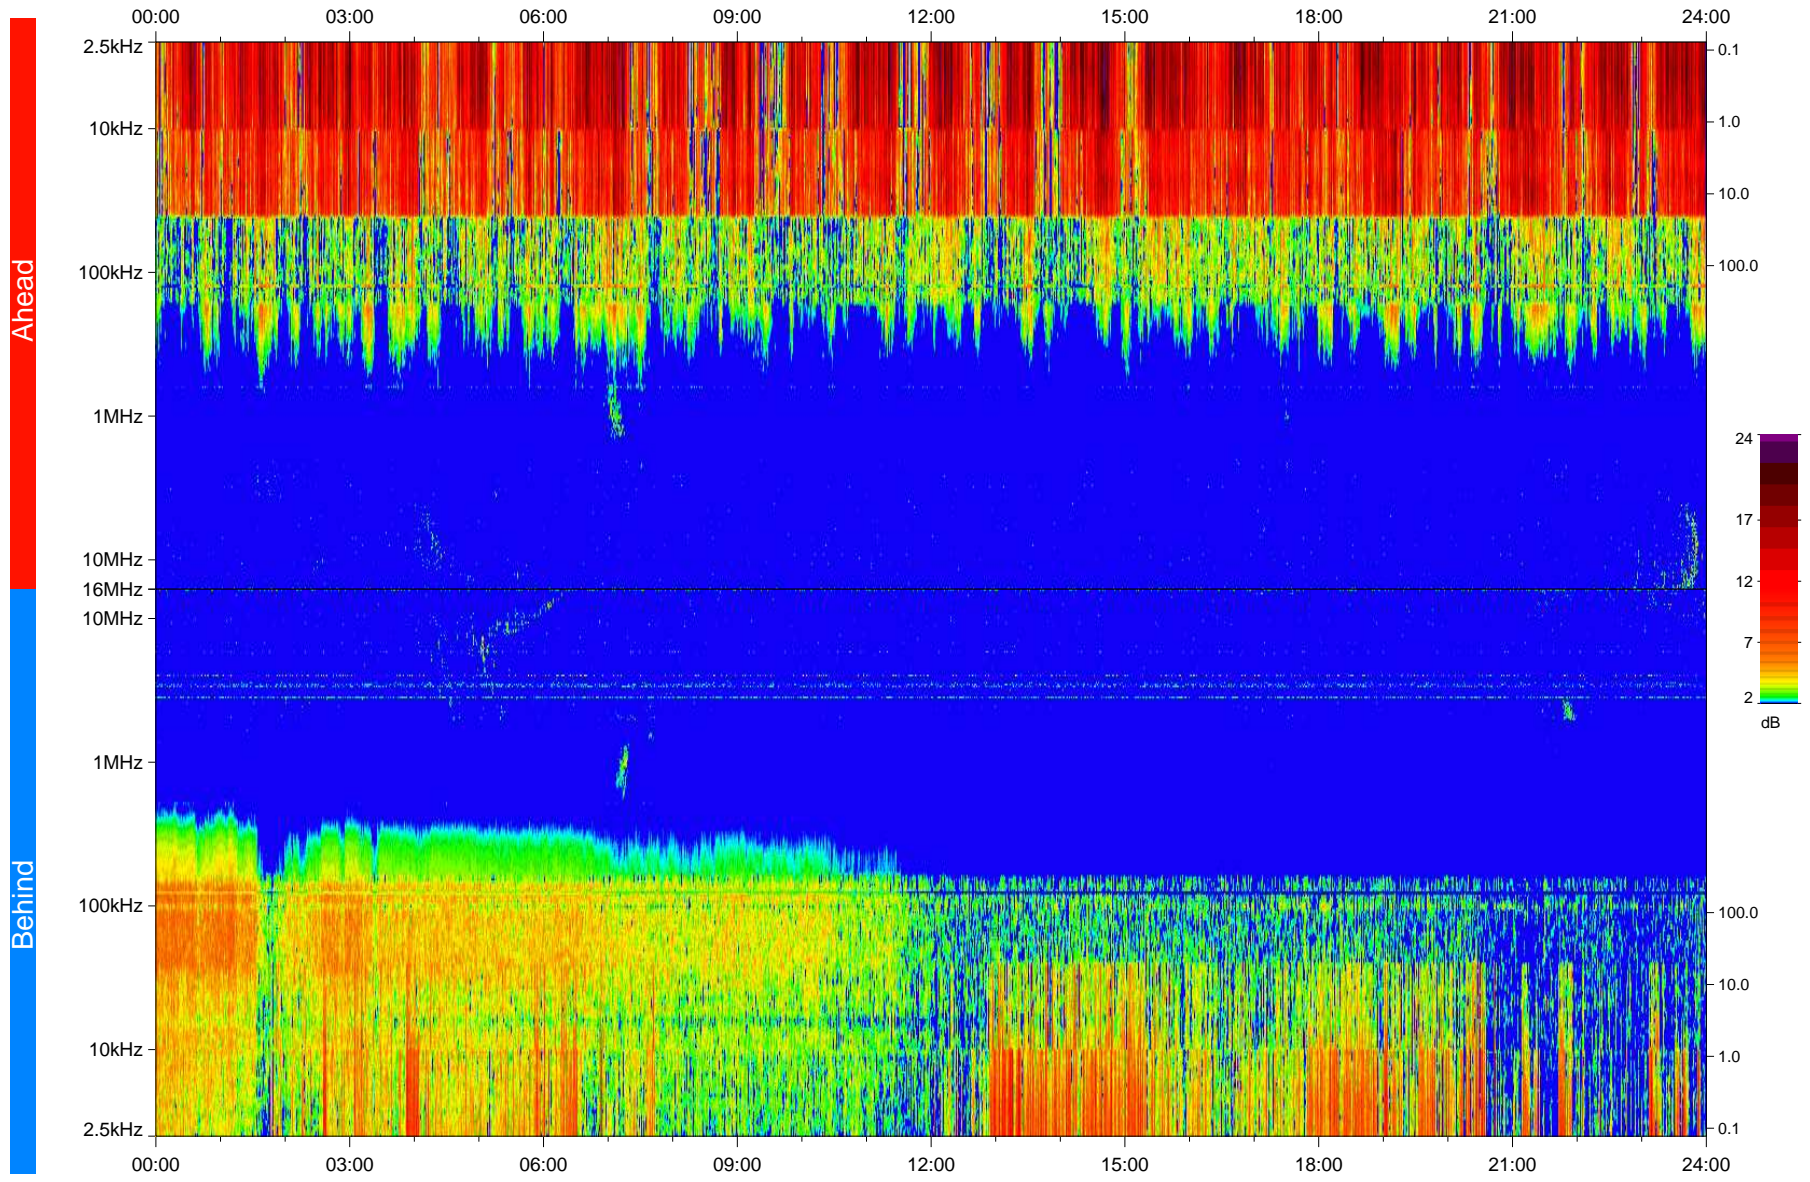

# STEREO/WAVES Daily Summary - 26-Aug-2008 (DOY 239)

Ahead source file: swaves\_ahead\_2008\_239\_1\_05.fin  
Ahead PSE Angle: 37.2°

Behind PSE Angle: -32.2°  
Behind source file: swaves\_behind\_2008\_239\_1\_04.fin

Time (UTC)

file: stereo\_swaves\_daily-summary\_color\_20080826\_v04  
made by: space.umn.edu on macOS with IDL 8.8.2 on 2022-10-18 12:35:56, with TLib V945 / dynspec V311