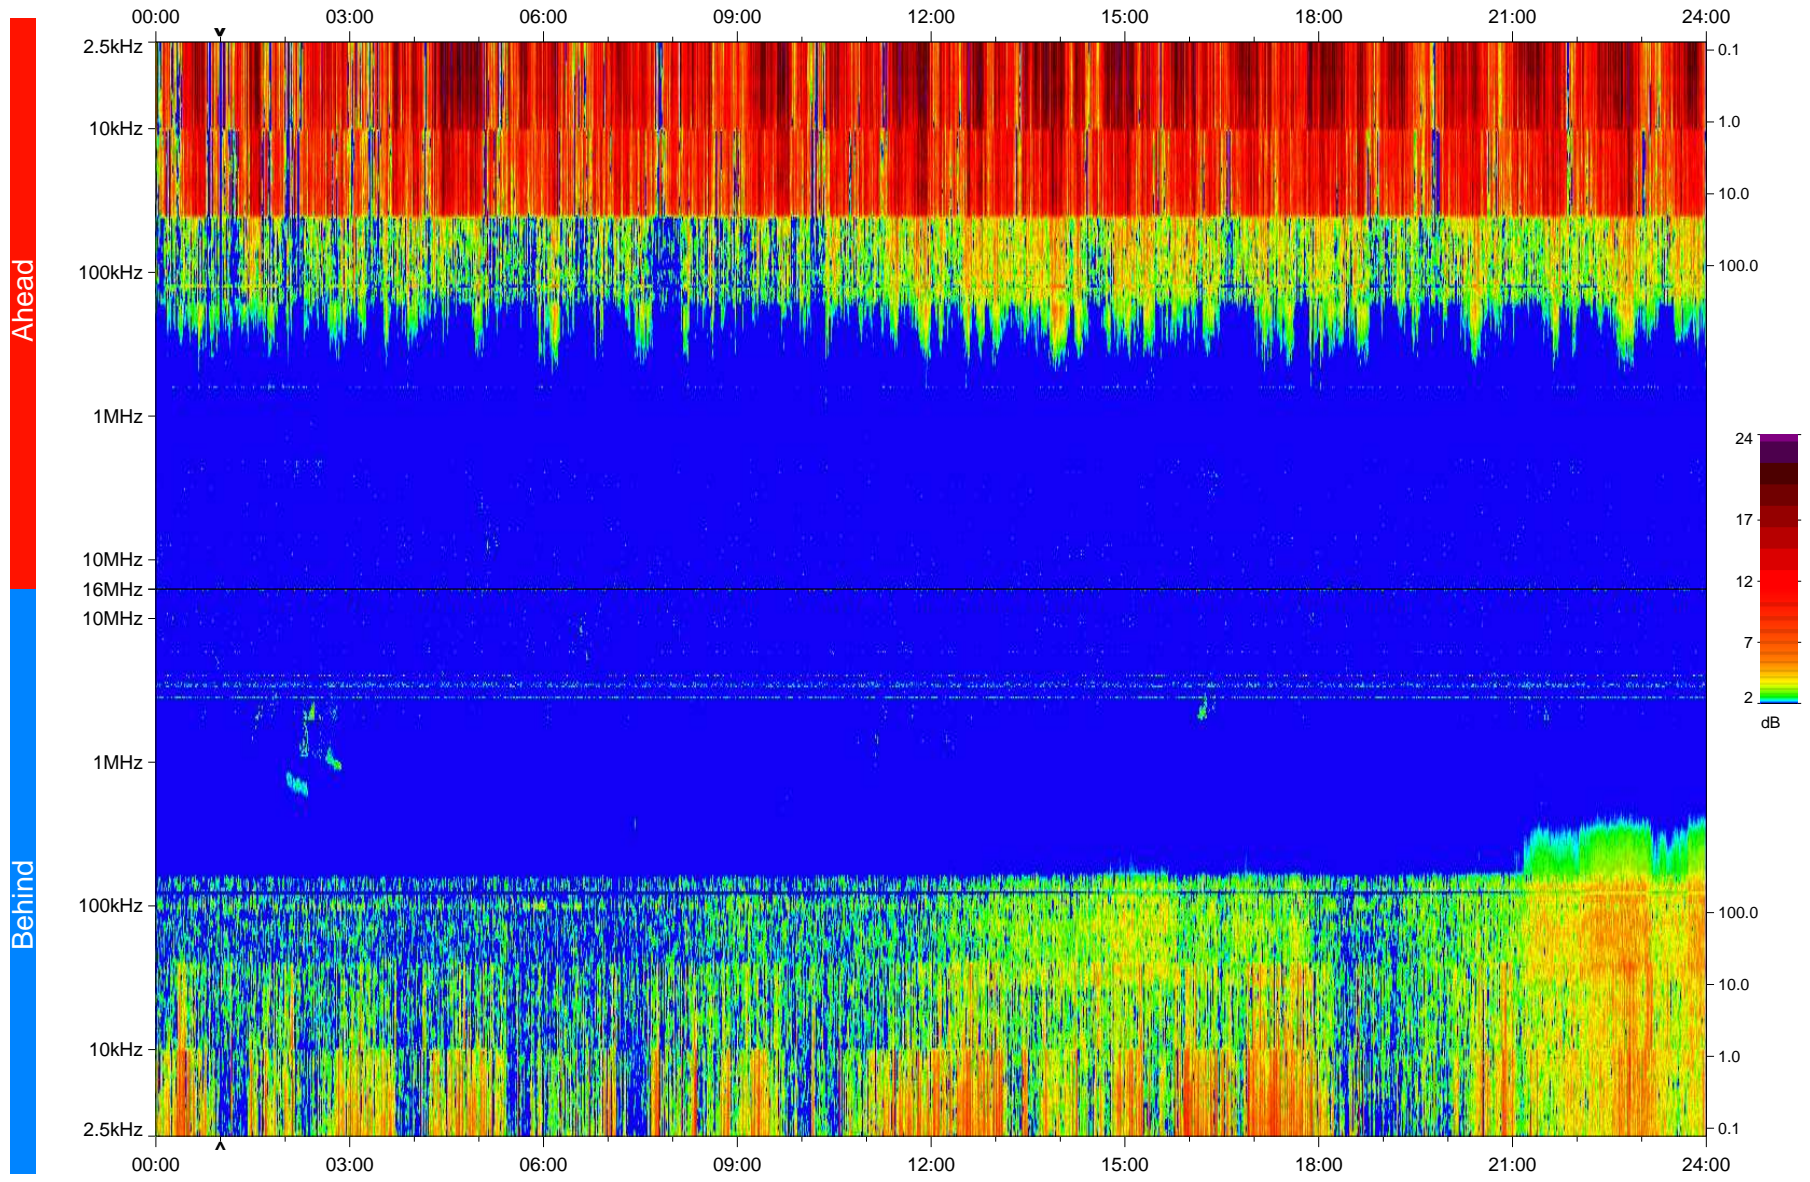

STEREO/WAVES Daily Summary - 25-Aug-2008 (DOY 238)

Ahead source file: swaves_ahead_2008_238_1_05.fin
Ahead PSE Angle: 37.0°

Behind PSE Angle: -32.1°
Behind source file: swaves_behind_2008_238_1_04.fin

Time (UTC)

file: stereo_swaves_daily-summary_color_20080825_v04
made by: space.umn.edu on macOS with IDL 8.8.2 on 2022-10-18 12:33:08, with TLib V945 / dynspec V311