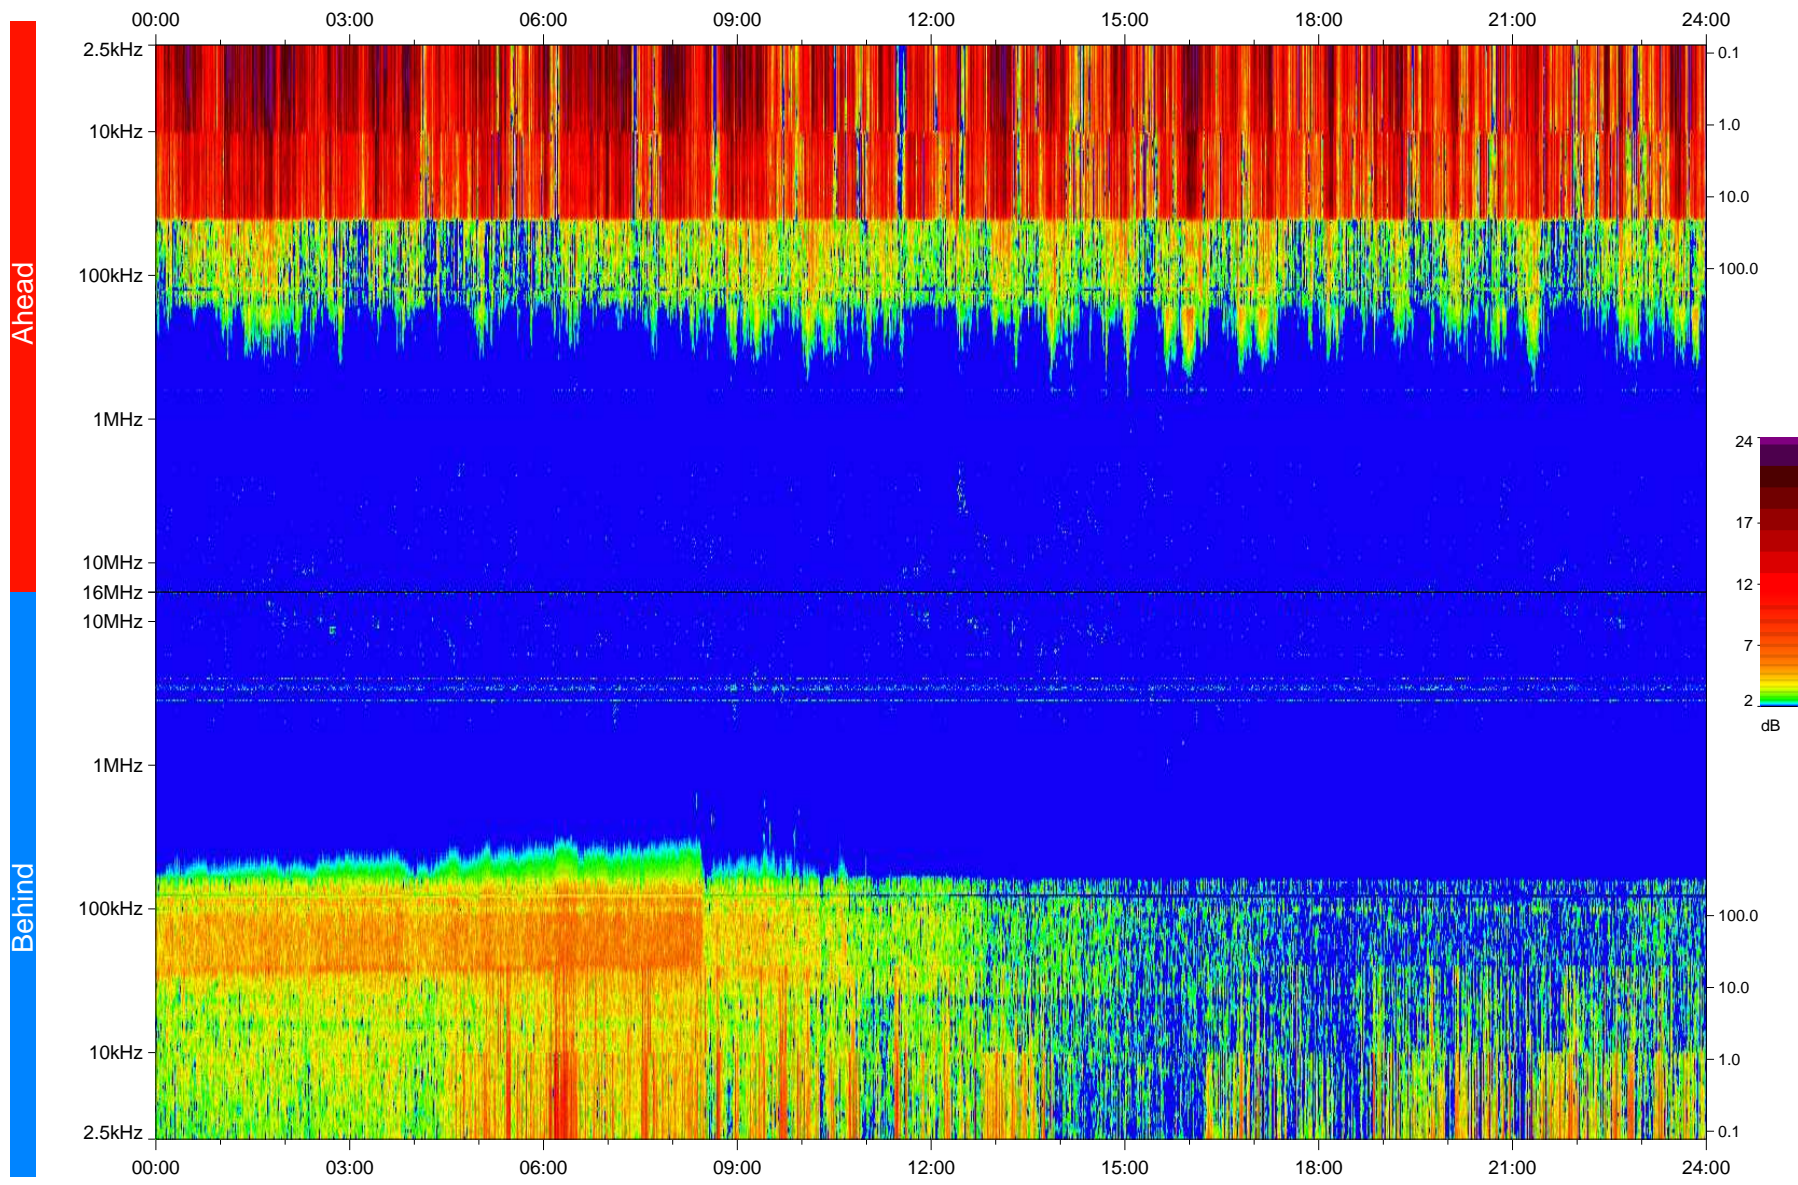

# STEREO/WAVES Daily Summary - 24-Aug-2008 (DOY 237)

Ahead source file: swaves\_ahead\_2008\_237\_1\_04.fin  
Ahead PSE Angle: 37.0°

Behind PSE Angle: -32.0°  
Behind source file: swaves\_behind\_2008\_237\_1\_04.fin

Time (UTC)

file: stereo\_swaves\_daily-summary\_color\_20080824\_v04  
made by: space.umn.edu on macOS with IDL 8.8.2 on 2022-10-18 12:30:17, with TLib V945 / dynspec V311