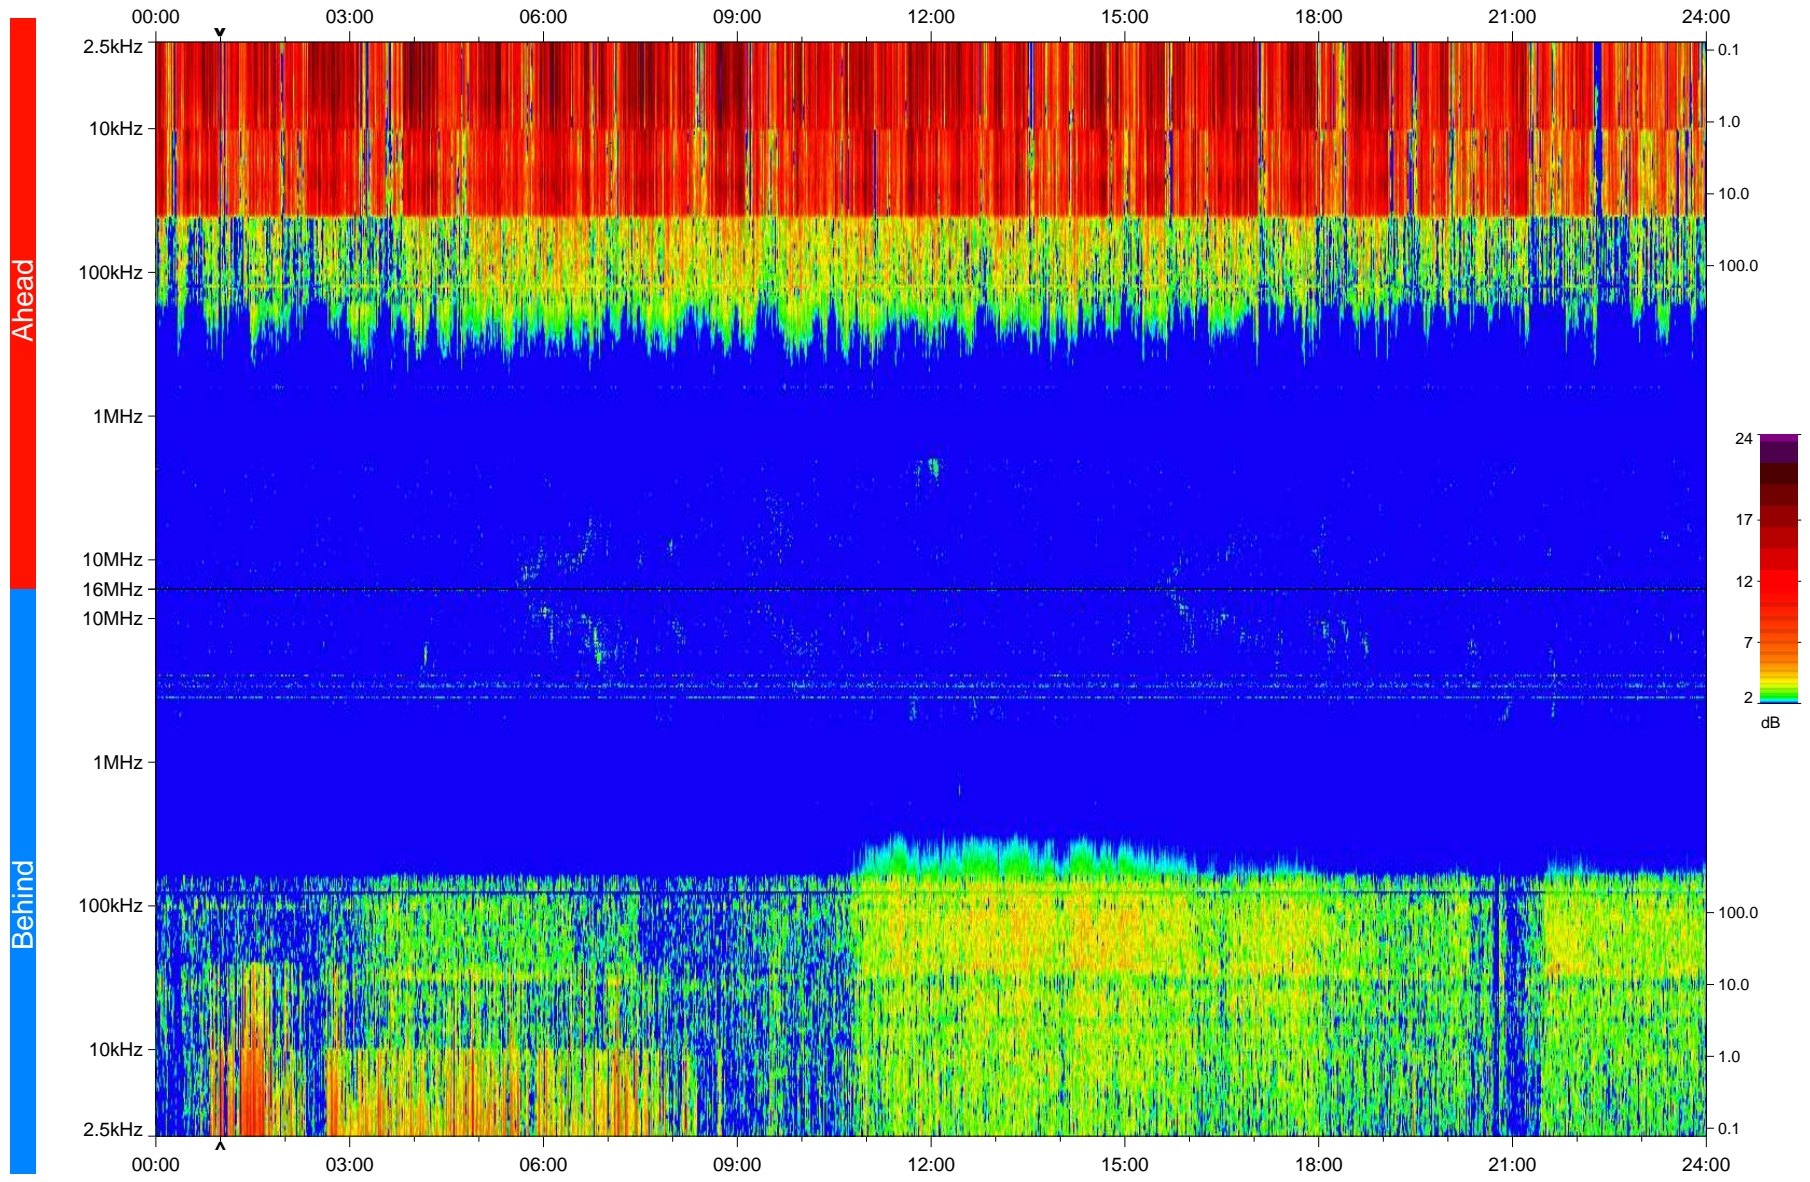

STEREO/WAVES Daily Summary - 23-Aug-2008 (DOY 236)

Ahead source file: swaves_ahead_2008_236_1_04.fin
Ahead PSE Angle: 36.9°

Behind PSE Angle: -31.8°
Behind source file: swaves_behind_2008_236_1_04.fin

Time (UTC)

file: stereo_swaves_daily-summary_color_20080823_v04
made by: space.umn.edu on macOS with IDL 8.8.2 on 2022-10-18 12:27:25, with TLib V945 / dynspec V311