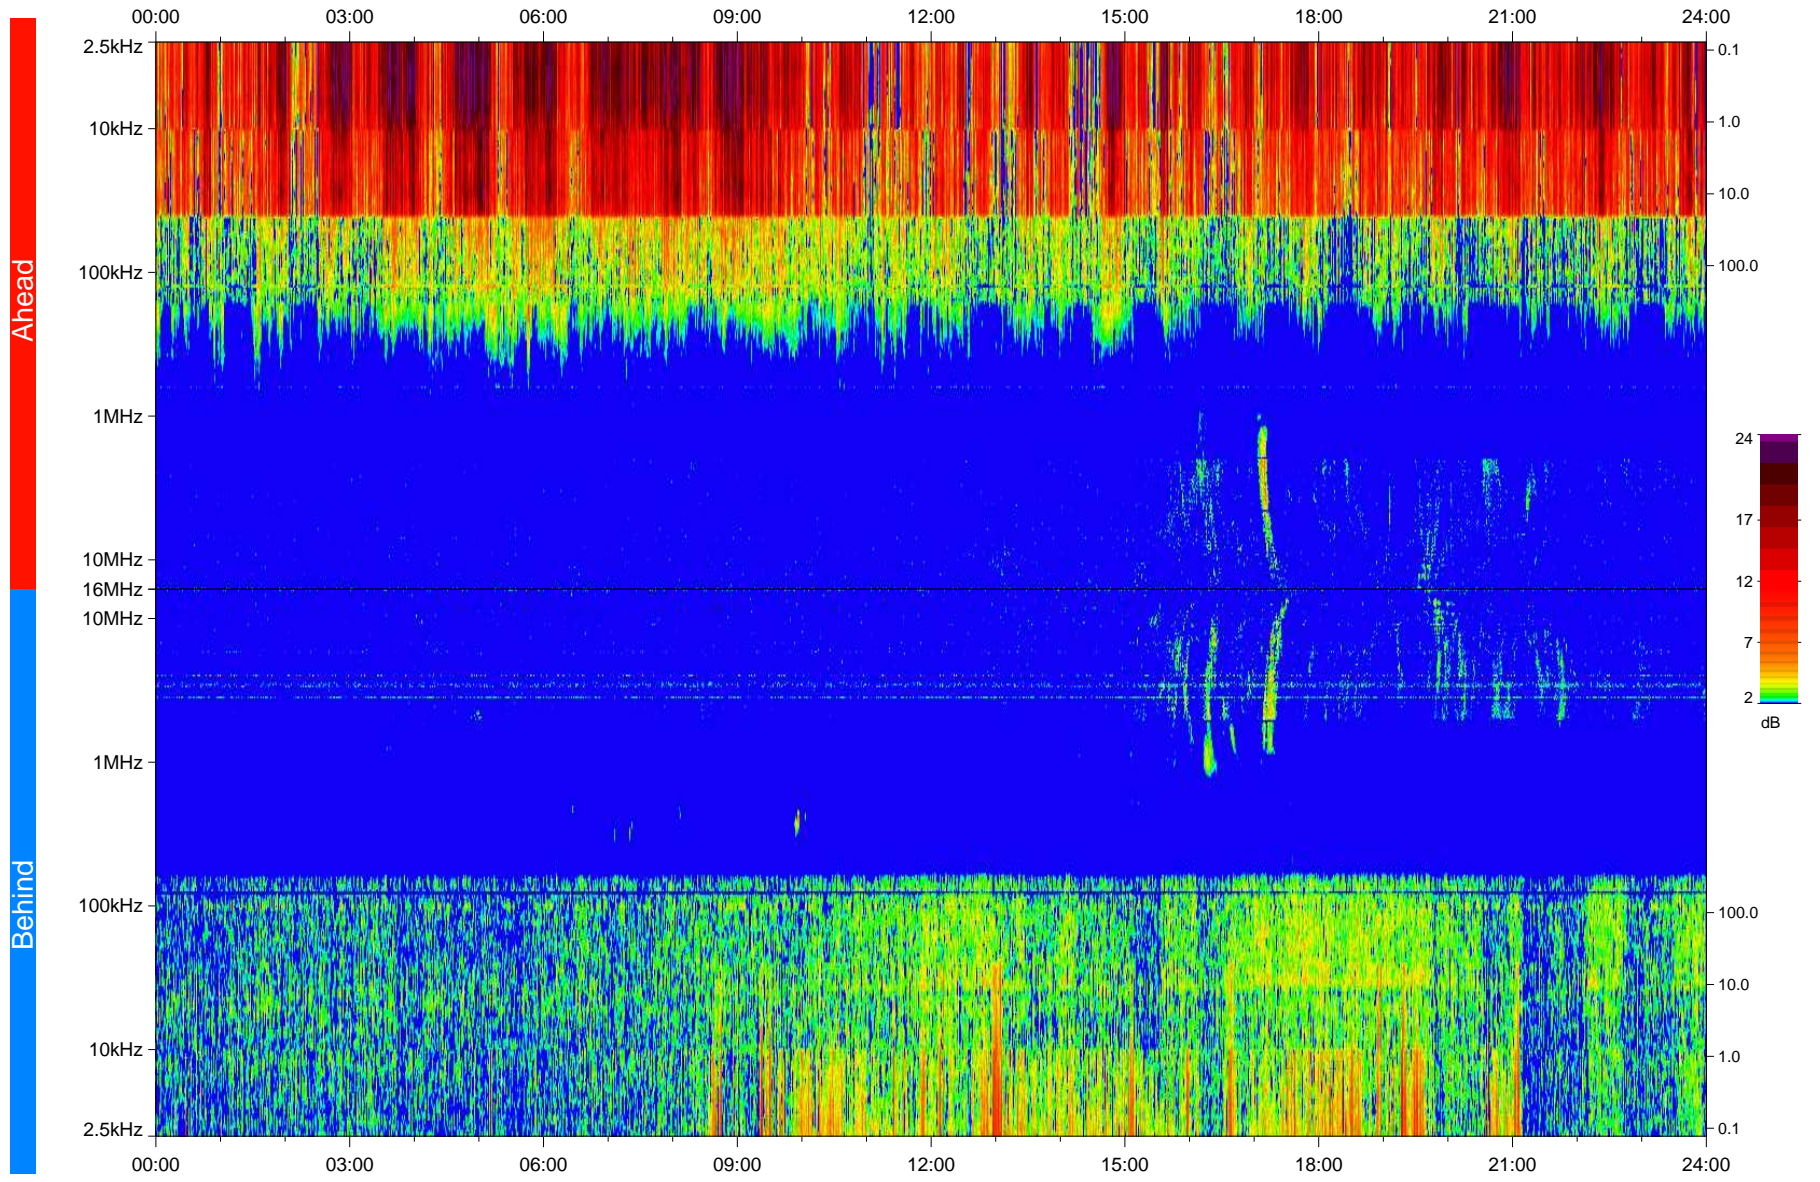

STEREO/WAVES Daily Summary - 22-Aug-2008 (DOY 235)

Ahead source file: swaves_ahead_2008_235_1_04.fin
Ahead PSE Angle: 36.8°

Behind PSE Angle: -31.8°
Behind source file: swaves_behind_2008_235_1_04.fin

Time (UTC)

file: stereo_swaves_daily-summary_color_20080822_v04
made by: space.umn.edu on macOS with IDL 8.8.2 on 2022-10-18 12:24:35, with TLib V945 / dynspec V311