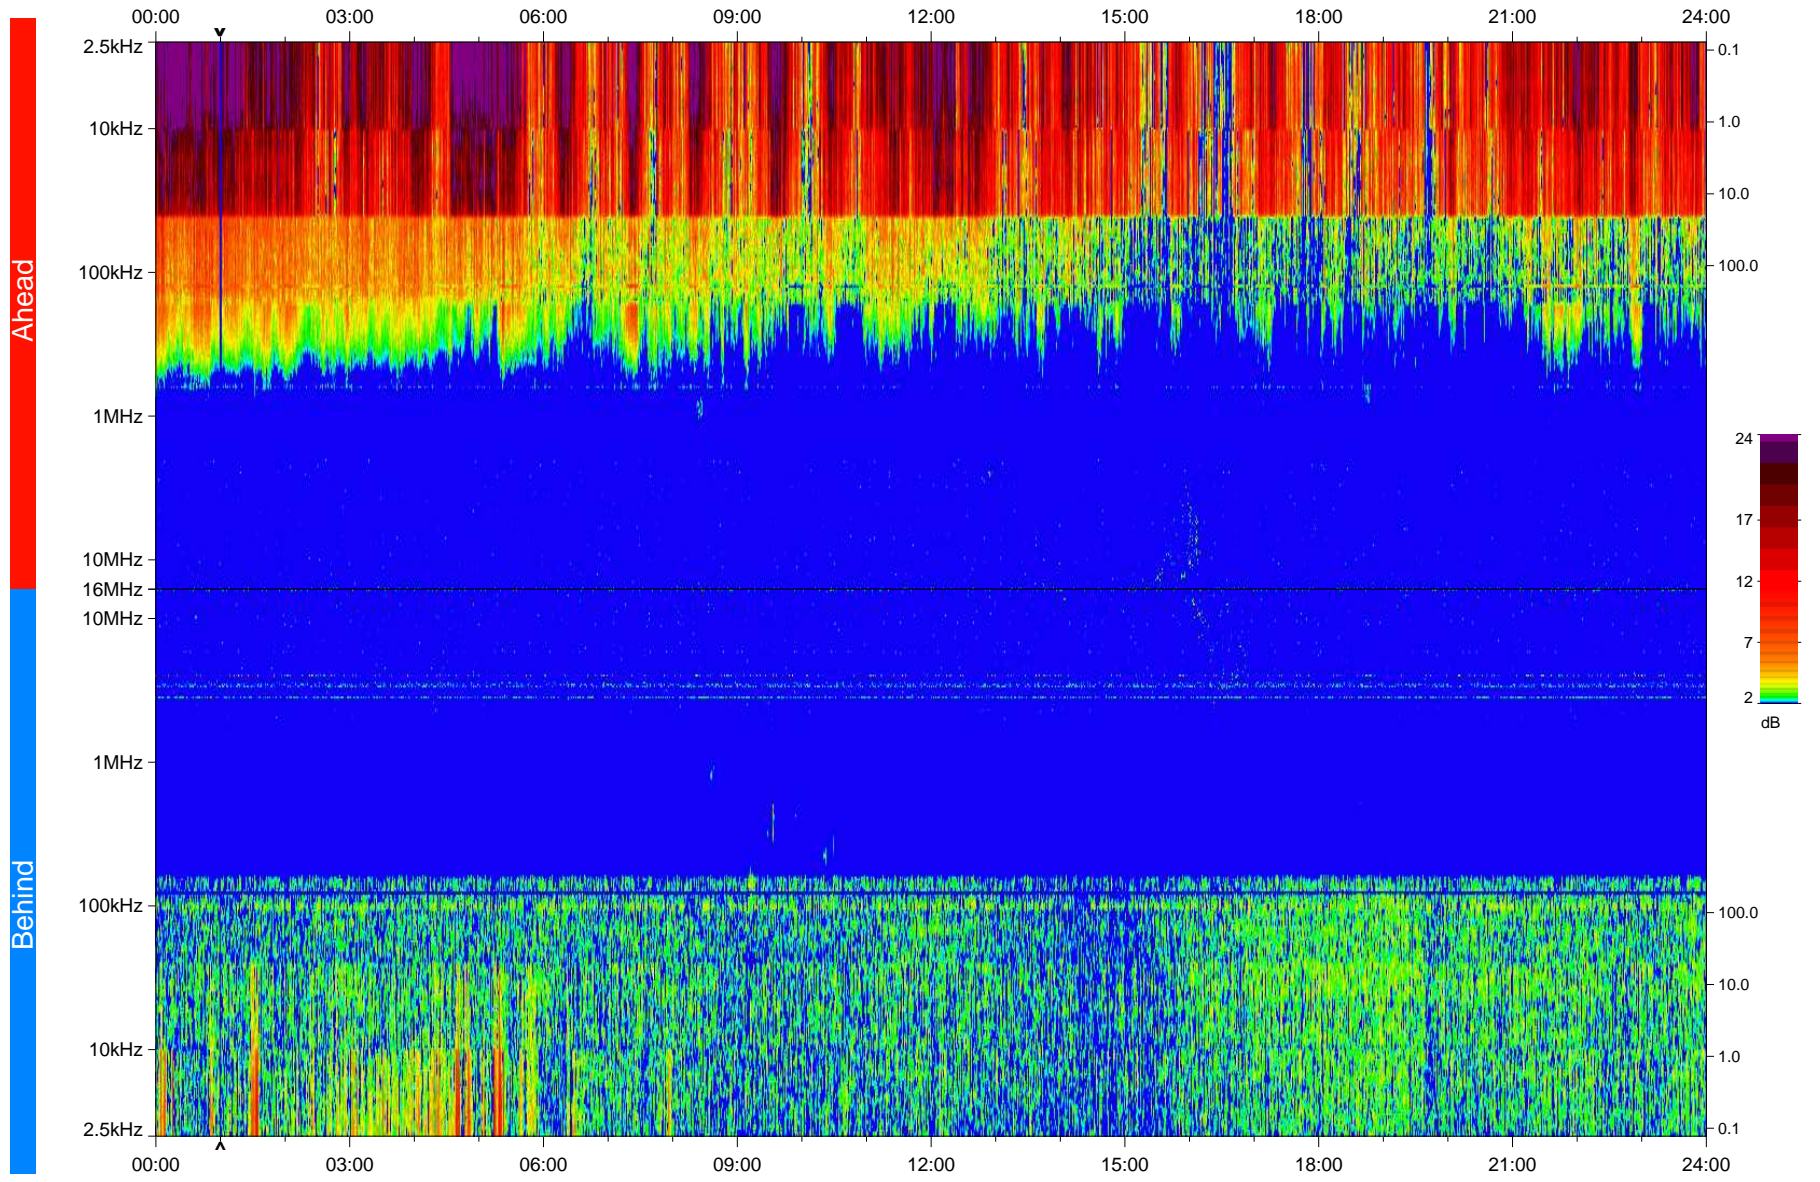

# STEREO/WAVES Daily Summary - 21-Aug-2008 (DOY 234)

Ahead source file: swaves\_ahead\_2008\_234\_1\_04.fin  
Ahead PSE Angle: 36.7°

Behind PSE Angle: -31.6°  
Behind source file: swaves\_behind\_2008\_234\_1\_04.fin

Time (UTC)

file: stereo\_swaves\_daily-summary\_color\_20080821\_v04  
made by: space.umn.edu on macOS with IDL 8.8.2 on 2022-10-18 12:21:43, with Tlib V945 / dynspec V311