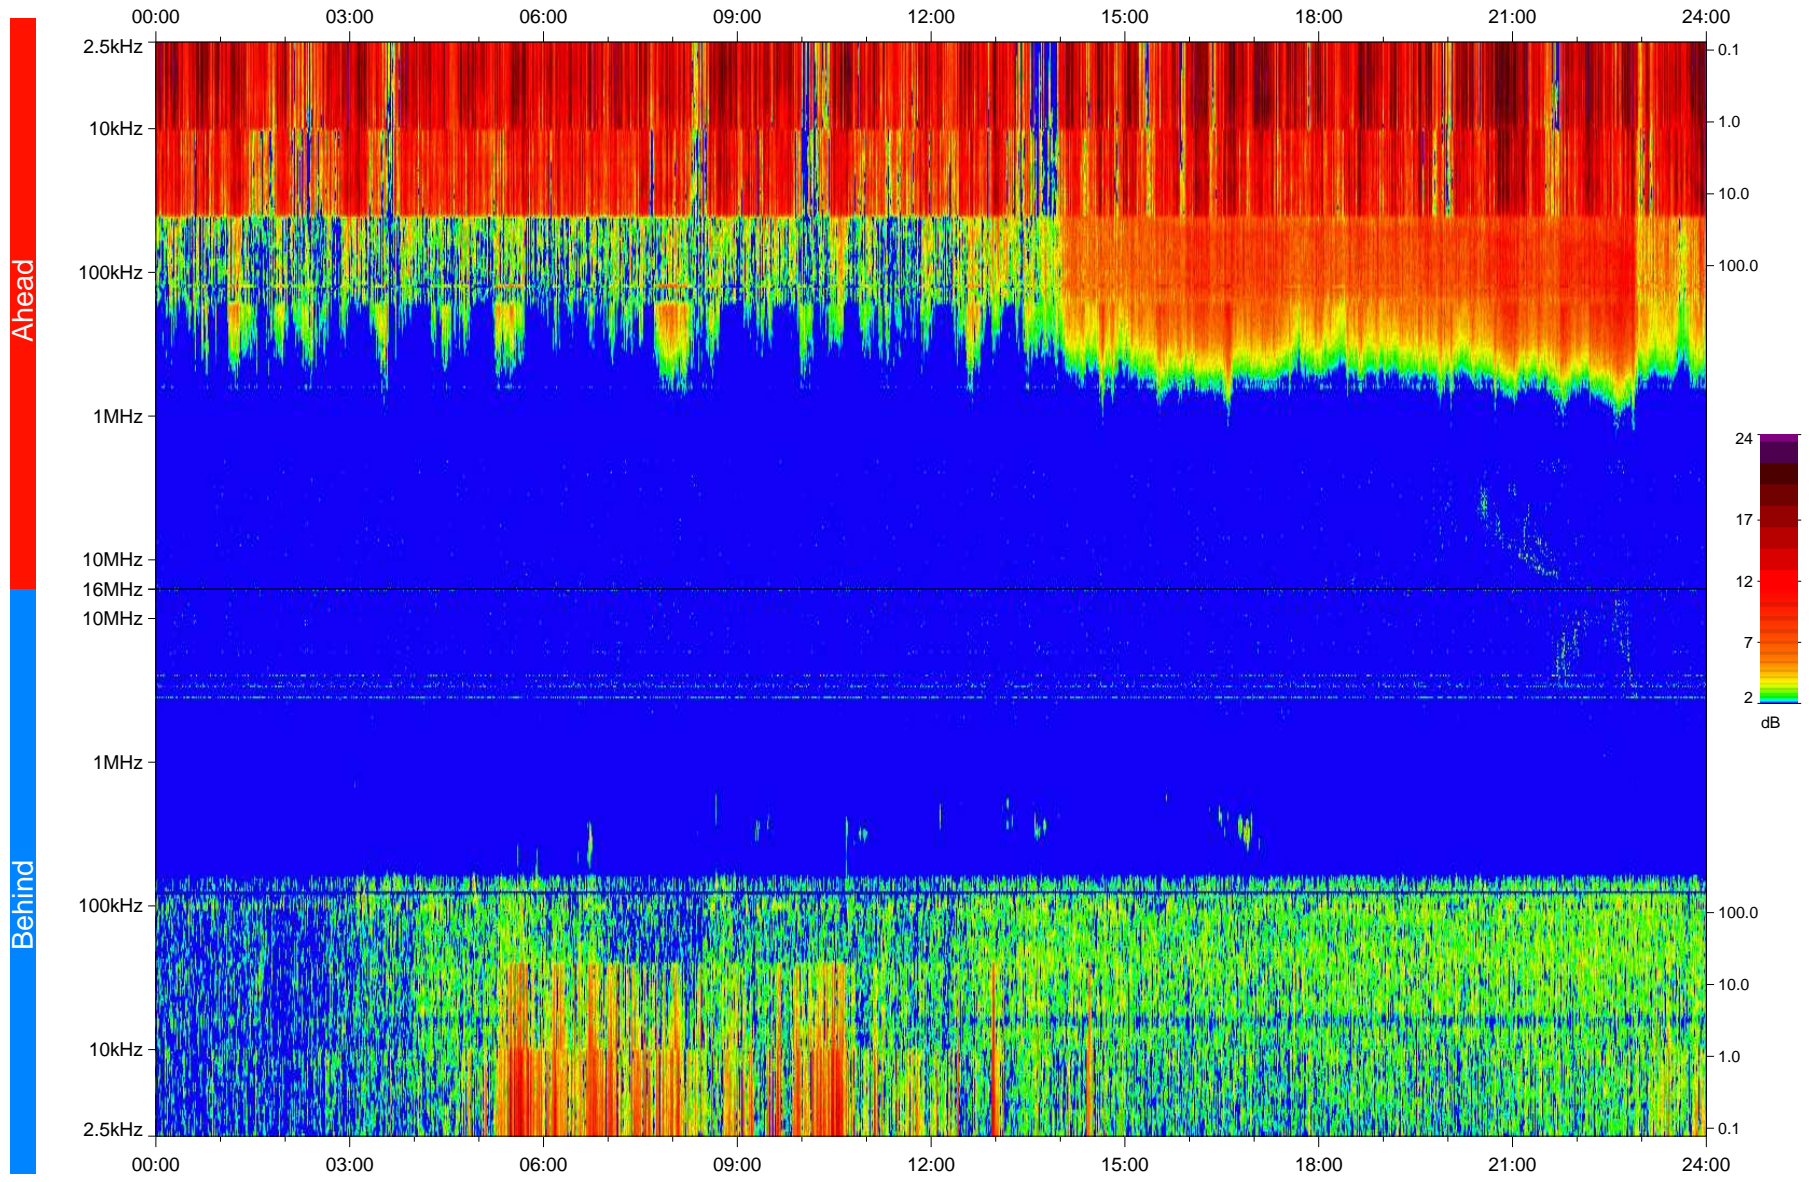

# STEREO/WAVES Daily Summary - 20-Aug-2008 (DOY 233)

Ahead source file: swaves\_ahead\_2008\_233\_1\_04.fin  
Ahead PSE Angle: 36.6°

Behind PSE Angle: -31.6°  
Behind source file: swaves\_behind\_2008\_233\_1\_04.fin

Time (UTC)

file: stereo\_swaves\_daily-summary\_color\_20080820\_v04  
made by: space.umn.edu on macOS with IDL 8.8.2 on 2022-10-18 12:18:51, with TLib V945 / dynspec V311