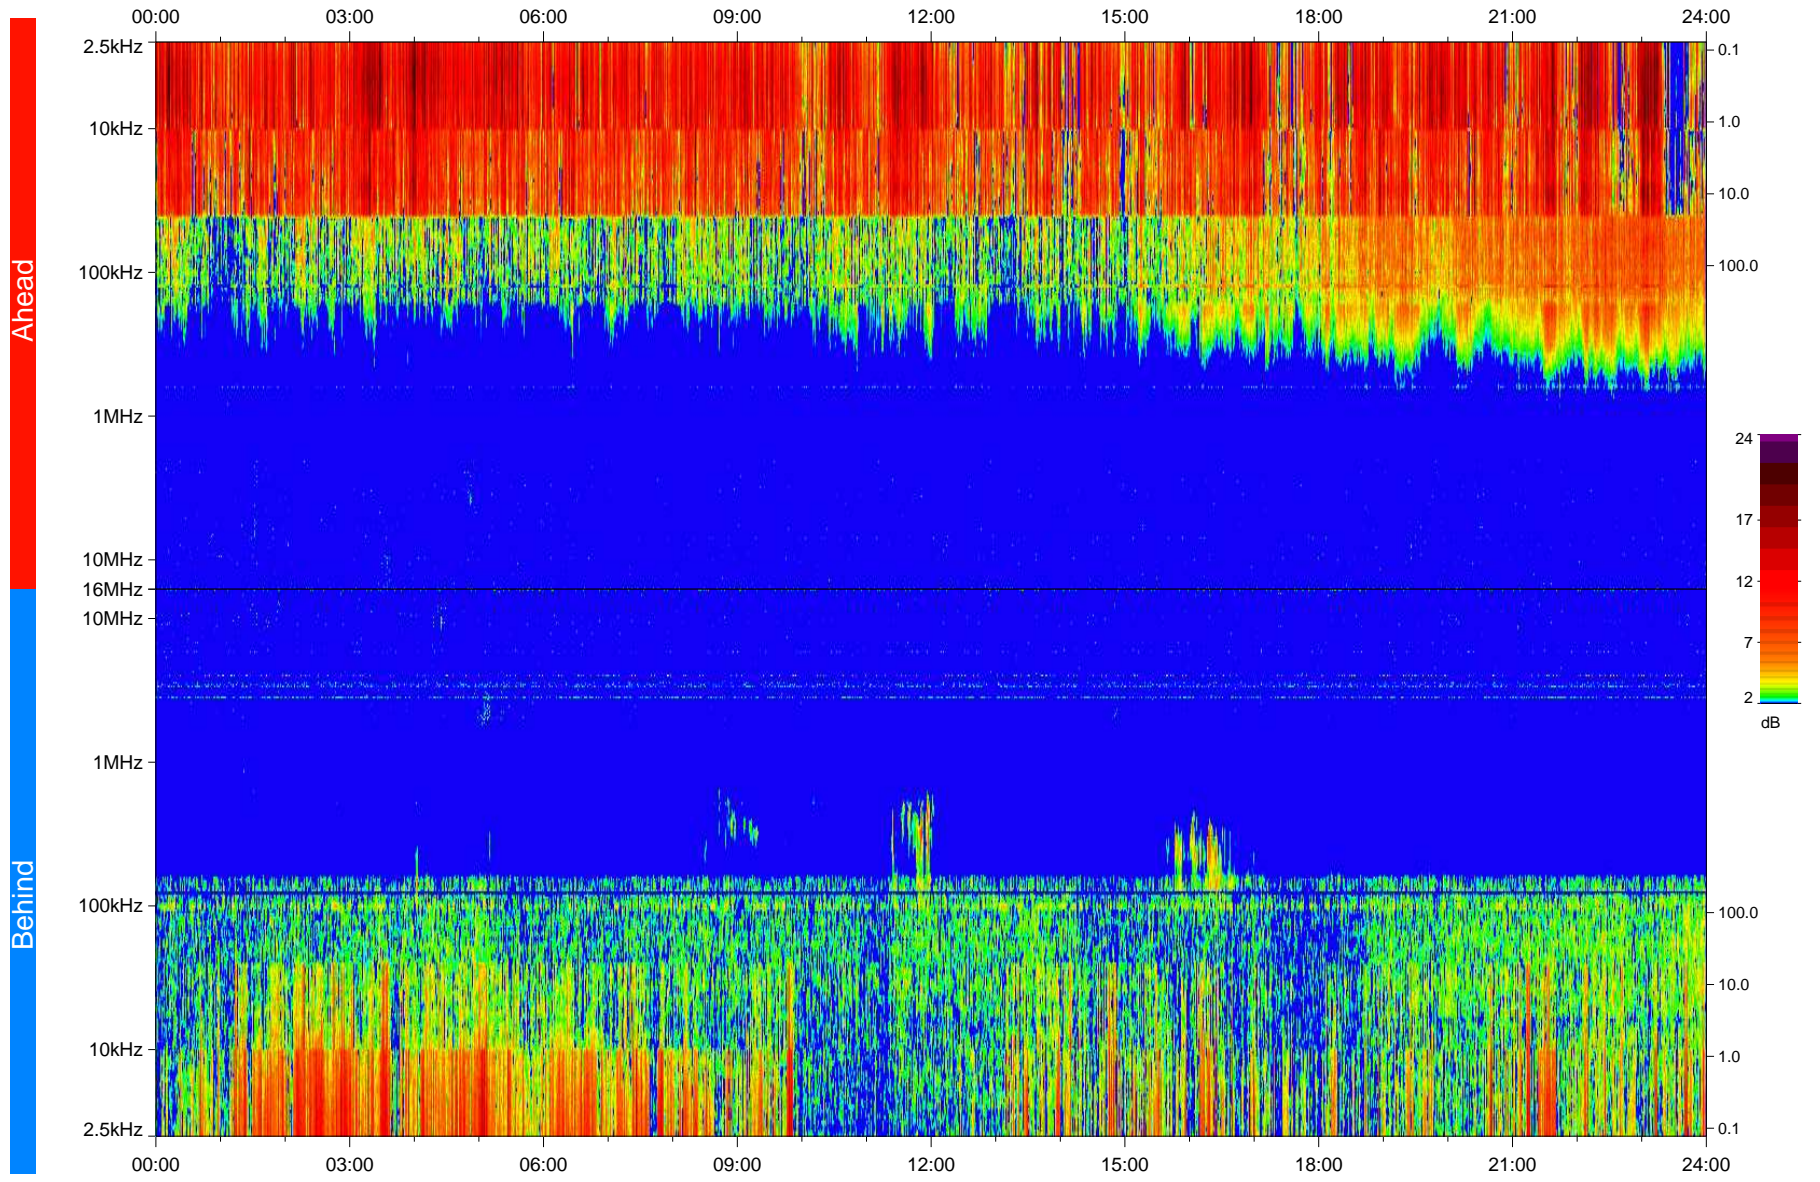

STEREO/WAVES Daily Summary - 18-Aug-2008 (DOY 231)

Ahead source file: swaves_ahead_2008_231_1_04.fin
Ahead PSE Angle: 36.5°

Behind PSE Angle: -31.3°
Behind source file: swaves_behind_2008_231_1_04.fin

Time (UTC)

file: stereo_swaves_daily-summary_color_20080818_v04
made by: space.umn.edu on macOS with IDL 8.8.2 on 2022-10-18 12:13:08, with TLib V945 / dynspec V311