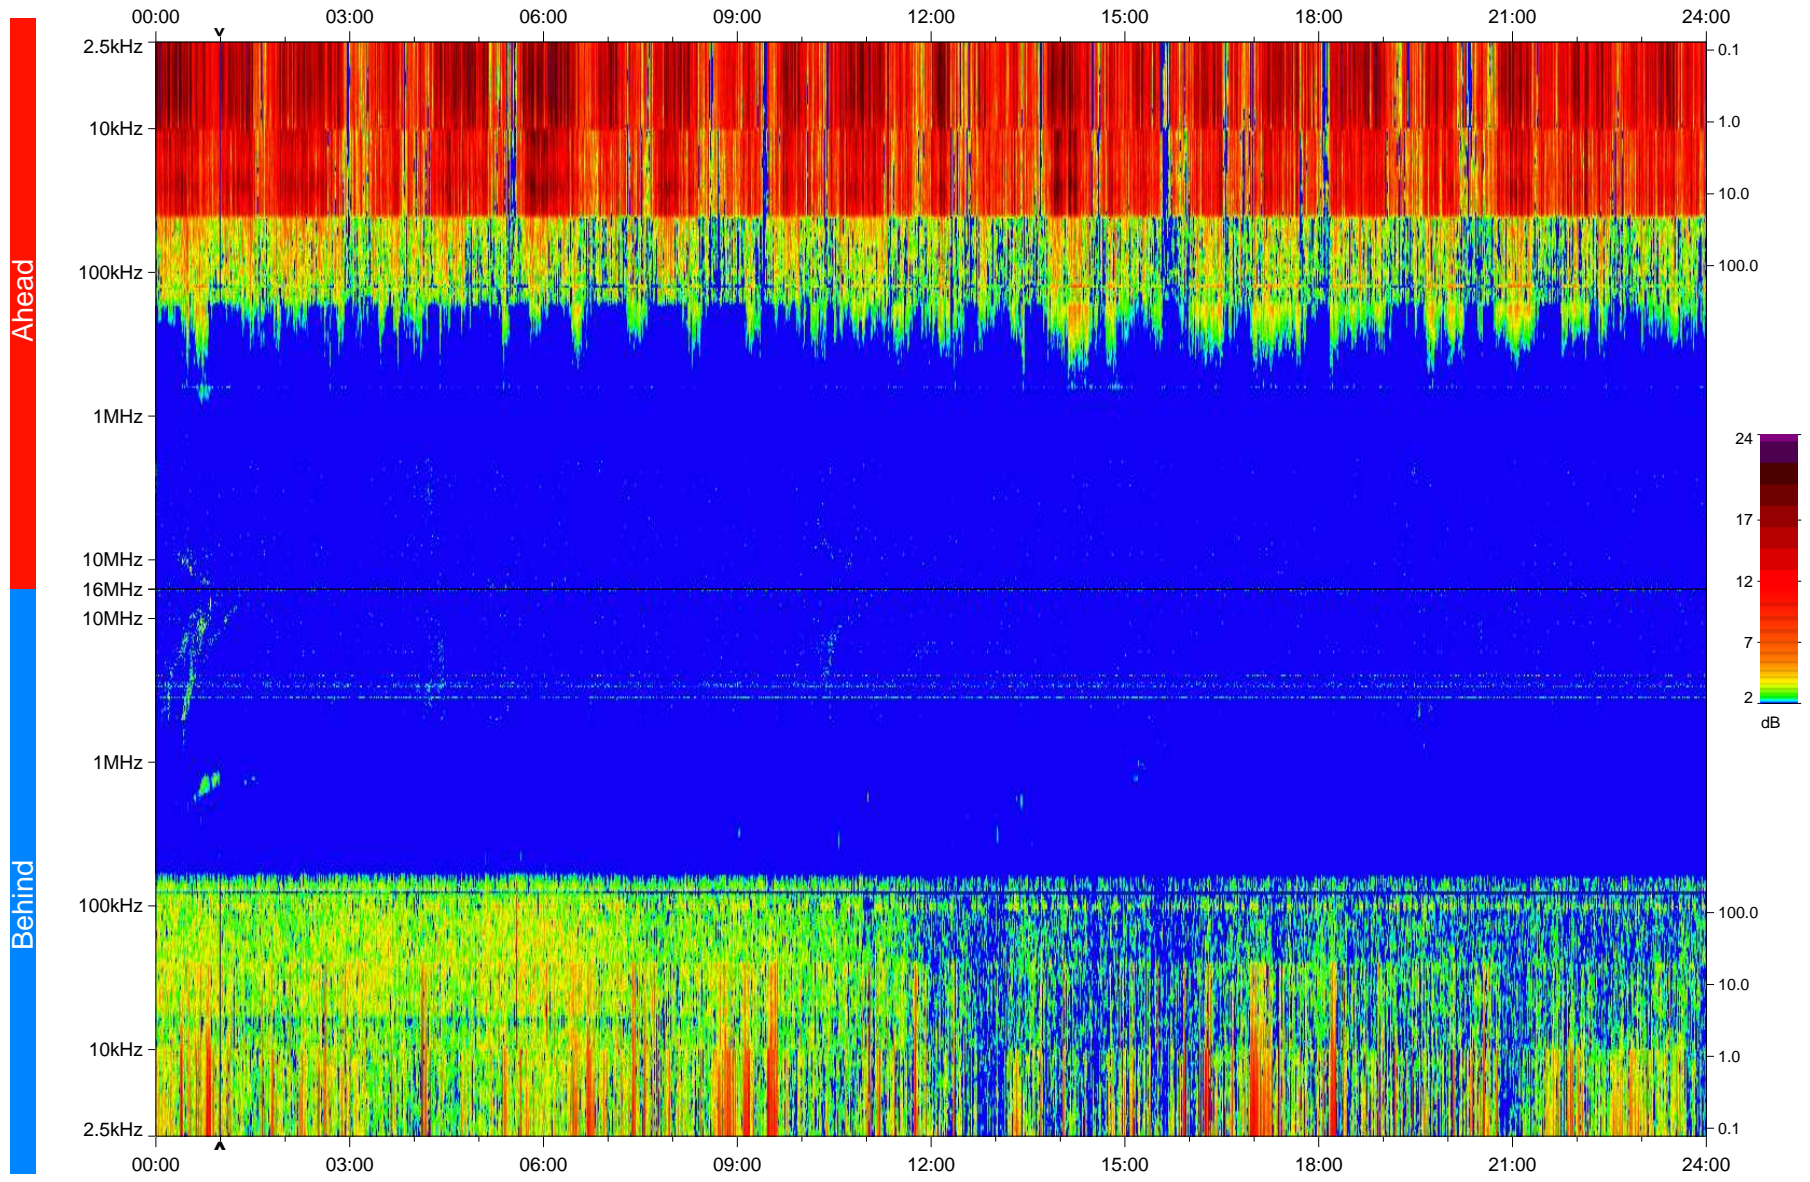

# STEREO/WAVES Daily Summary - 17-Aug-2008 (DOY 230)

Ahead source file: swaves\_ahead\_2008\_230\_1\_04.fin  
Ahead PSE Angle: 36.3°

Behind PSE Angle: -31.2°  
Behind source file: swaves\_behind\_2008\_230\_1\_04.fin

Time (UTC)

file: stereo\_swaves\_daily-summary\_color\_20080817\_v04  
made by: space.umn.edu on macOS with IDL 8.8.2 on 2022-10-18 12:10:19, with TMatlab V945 / dynspec V311