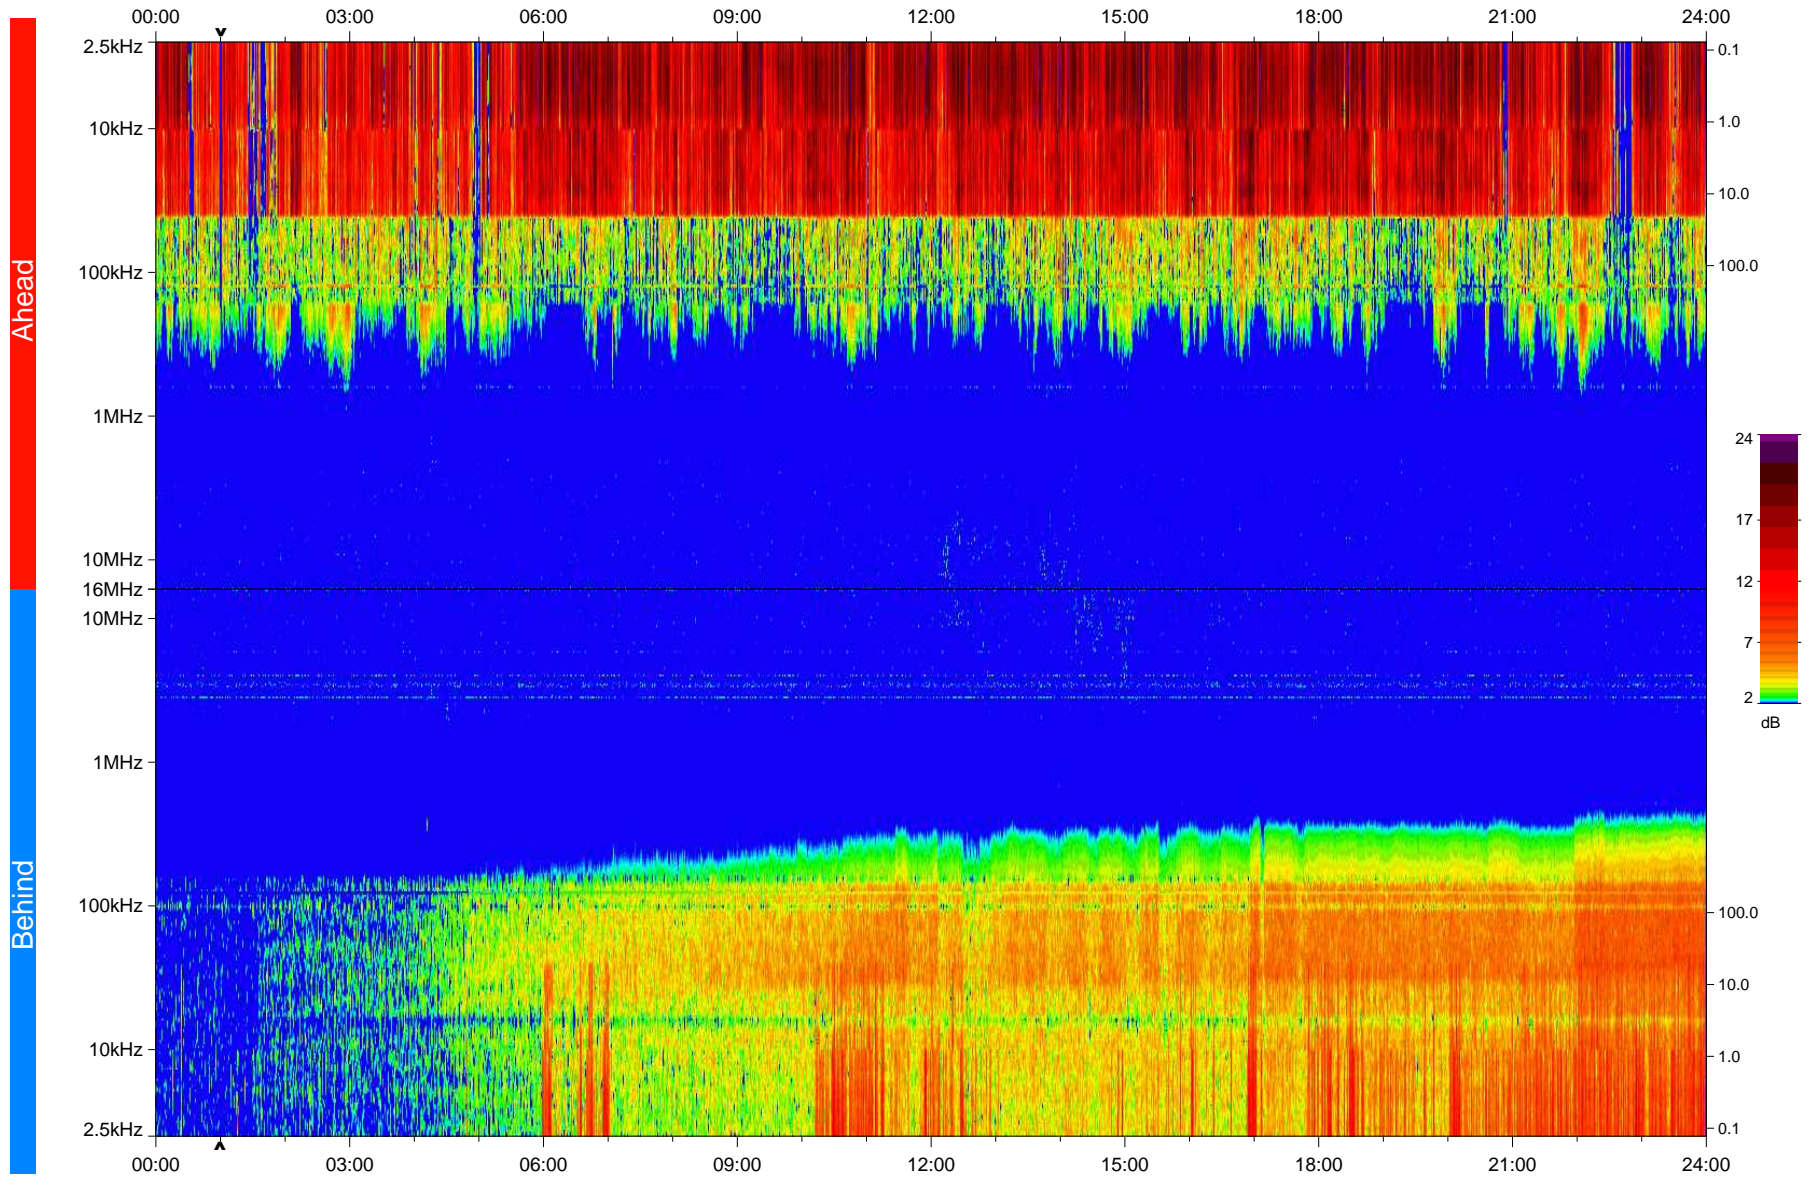

# STEREO/WAVES Daily Summary - 15-Aug-2008 (DOY 228)

Ahead source file: swaves\_ahead\_2008\_228\_1\_04.fin  
Ahead PSE Angle: 36.2°

Behind PSE Angle: -31.0°  
Behind source file: swaves\_behind\_2008\_228\_1\_04.fin

Time (UTC)

file: stereo\_swaves\_daily-summary\_color\_20080815\_v04  
made by: space.umn.edu on macOS with IDL 8.8.2 on 2022-10-18 12:04:35, with TLib V945 / dynspec V311