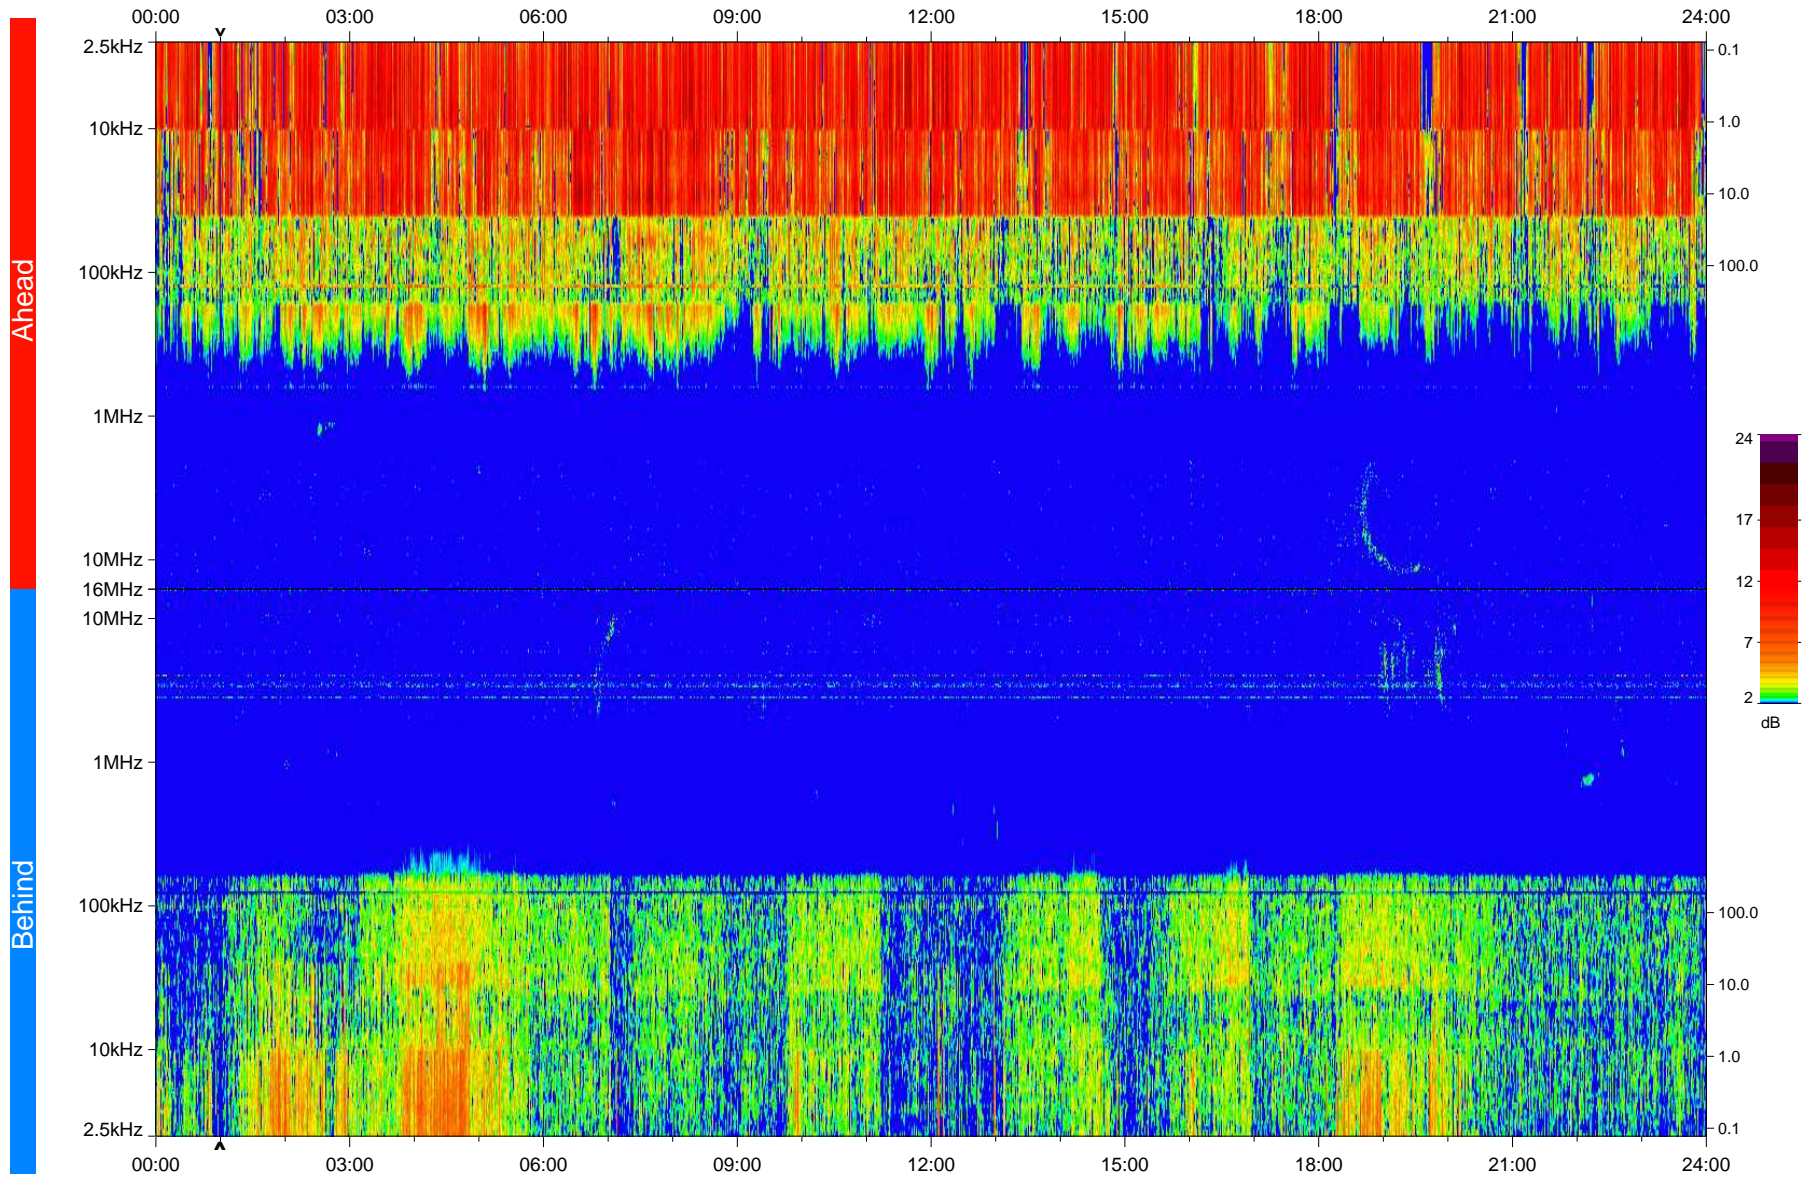

# STEREO/WAVES Daily Summary - 13-Aug-2008 (DOY 226)

Ahead source file: swaves\_ahead\_2008\_226\_1\_04.fin  
Ahead PSE Angle: 36.0°

Behind PSE Angle: -30.8°  
Behind source file: swaves\_behind\_2008\_226\_1\_04.fin

Time (UTC)

file: stereo\_swaves\_daily-summary\_color\_20080813\_v04  
made by: space.umn.edu on macOS with IDL 8.8.2 on 2022-10-18 11:58:54, with TMLib V945 / dynspec V311