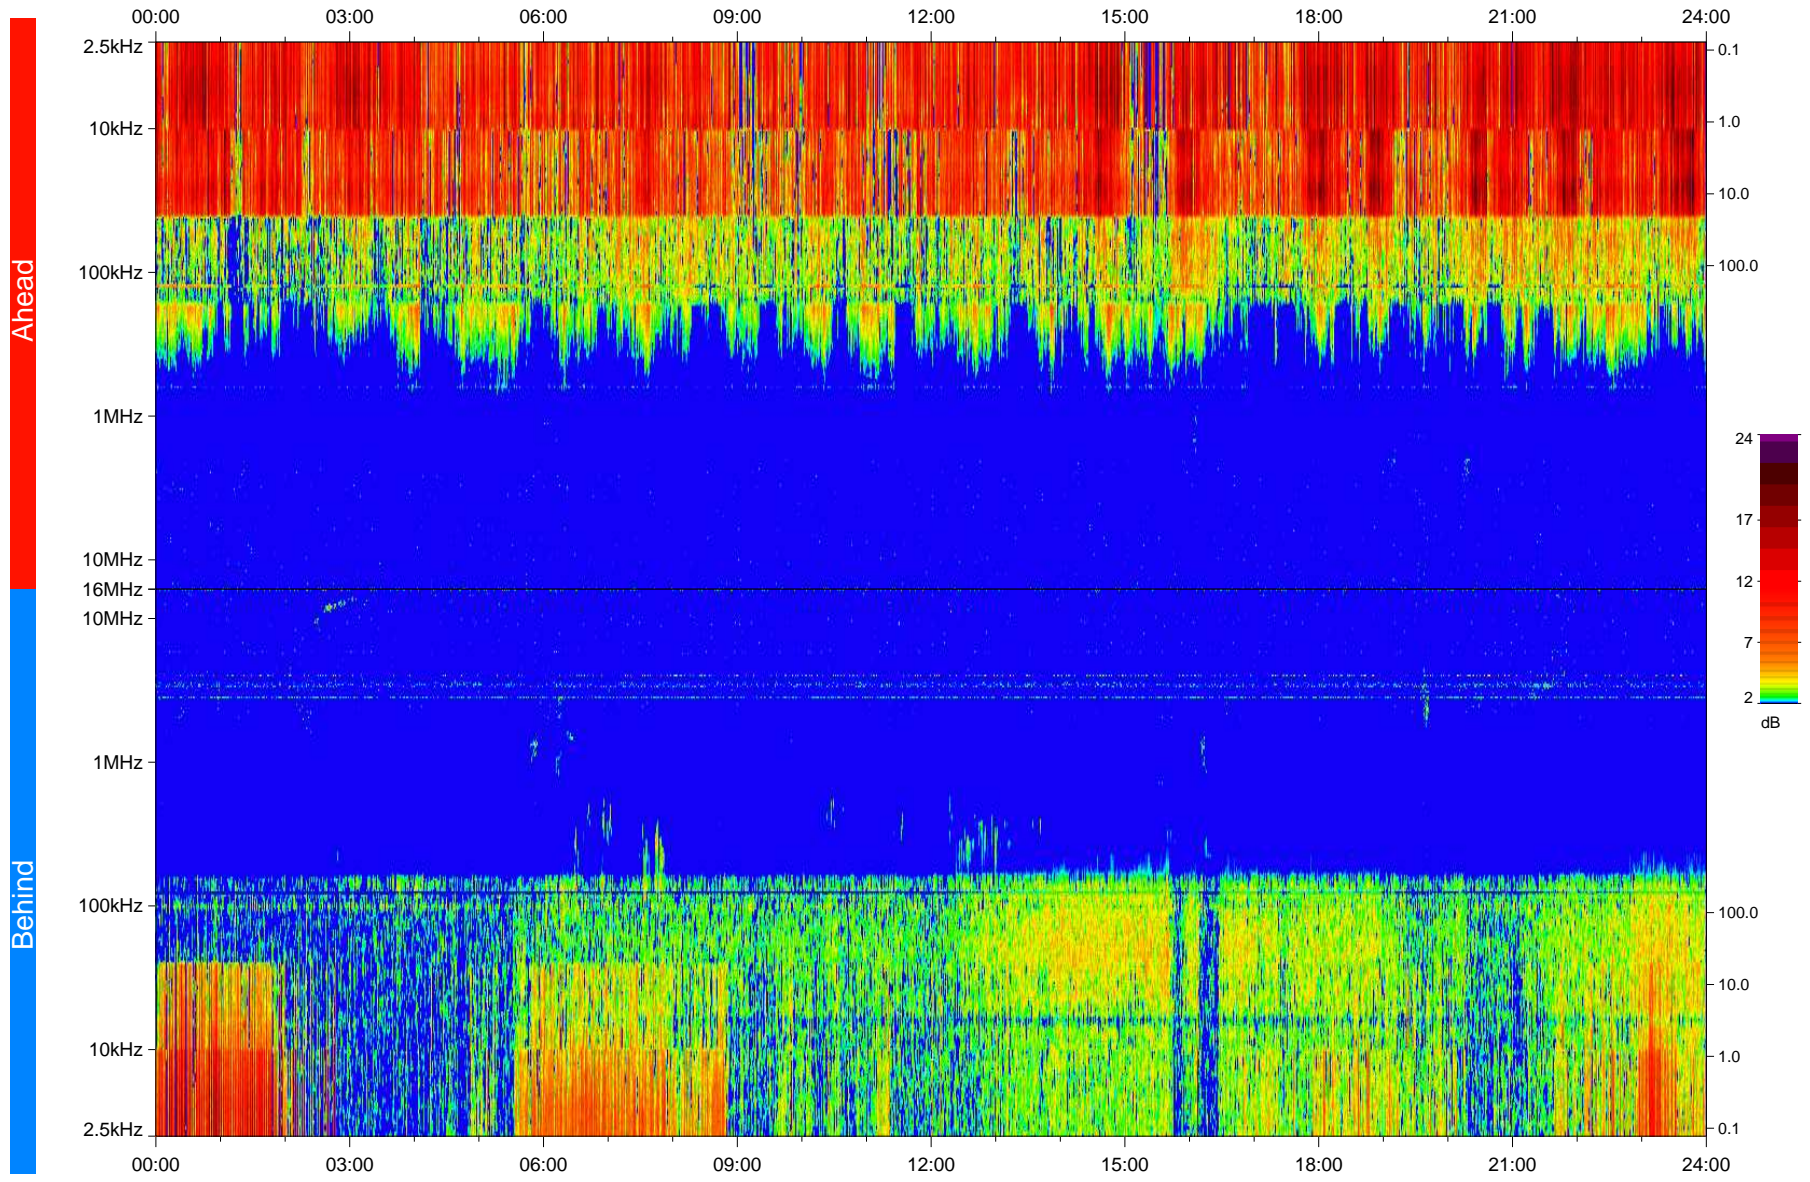

# STEREO/WAVES Daily Summary - 12-Aug-2008 (DOY 225)

Ahead source file: swaves\_ahead\_2008\_225\_1\_04.fin  
Ahead PSE Angle: 35.9°

Behind PSE Angle: -30.7°  
Behind source file: swaves\_behind\_2008\_225\_1\_04.fin

Time (UTC)

file: stereo\_swaves\_daily-summary\_color\_20080812\_v04  
made by: space.umn.edu on macOS with IDL 8.8.2 on 2022-10-18 11:56:01, with TLib V945 / dynspec V311