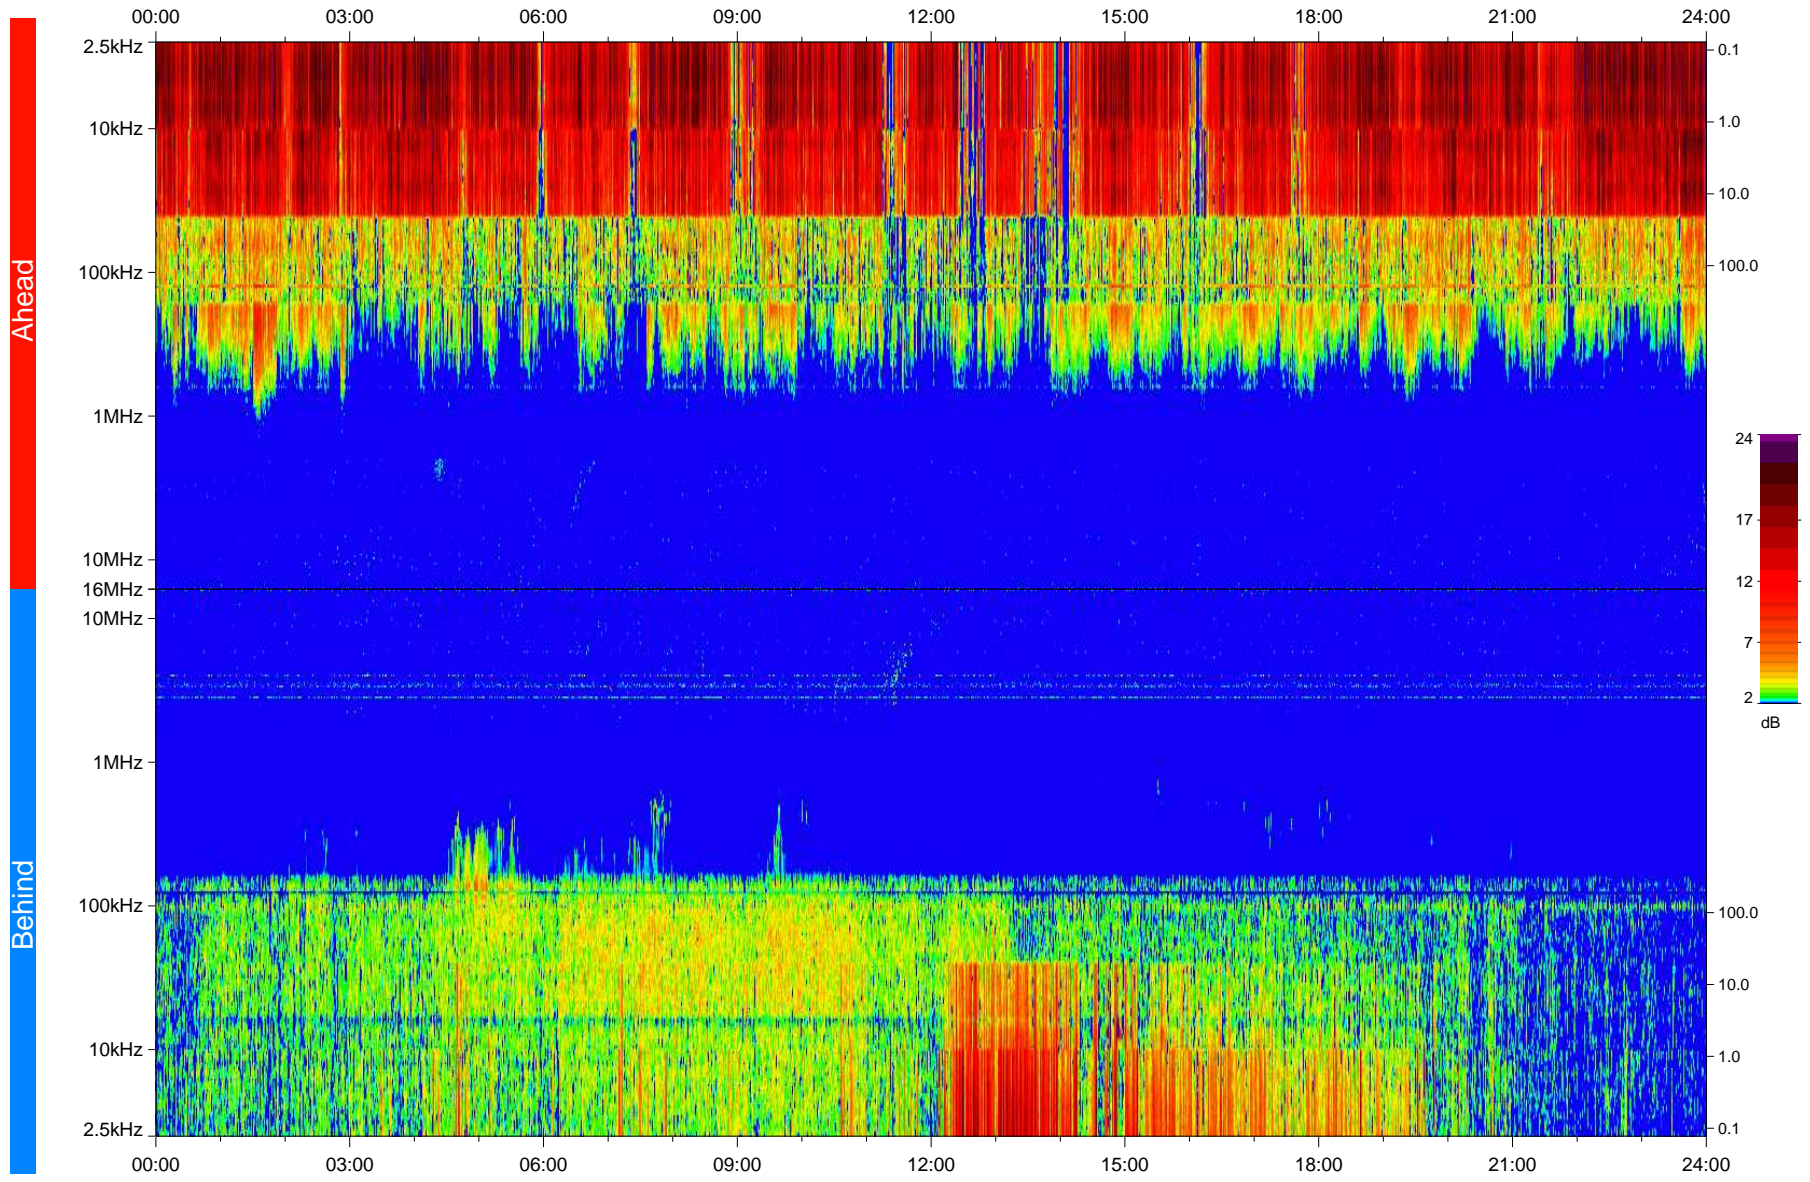

STEREO/WAVES Daily Summary - 10-Aug-2008 (DOY 223)

Ahead source file: swaves_ahead_2008_223_1_04.fin
Ahead PSE Angle: 35.8°

Behind PSE Angle: -30.4°
Behind source file: swaves_behind_2008_223_1_04.fin

Time (UTC)

file: stereo_swaves_daily-summary_color_20080810_v04
made by: space.umn.edu on macOS with IDL 8.8.2 on 2022-10-18 11:50:19, with TLib V945 / dynspec V311