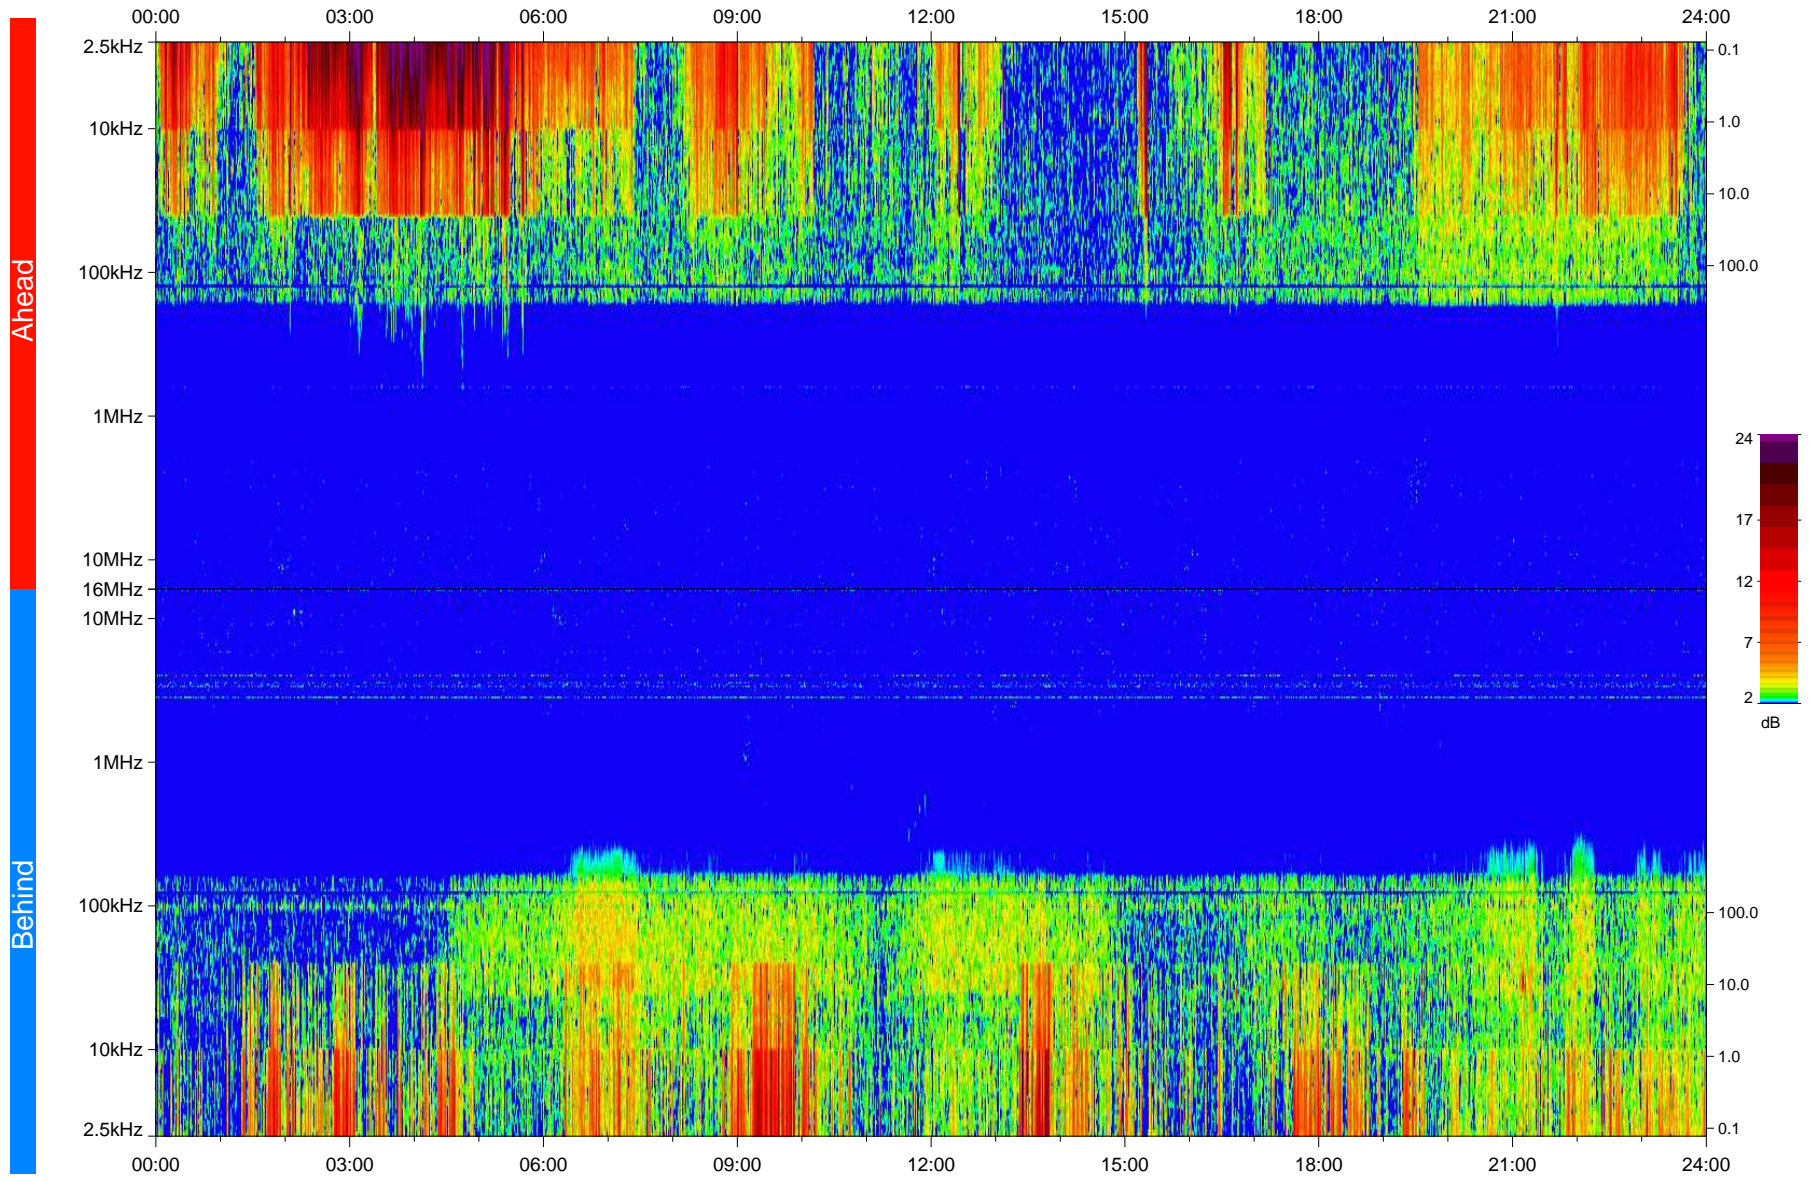

# STEREO/WAVES Daily Summary - 04-Aug-2008 (DOY 217)

Ahead source file: swaves\_ahead\_2008\_217\_1\_04.fin  
Ahead PSE Angle: 35.1°

Behind PSE Angle: -29.9°  
Behind source file: swaves\_behind\_2008\_217\_1\_04.fin

Time (UTC)

file: stereo\_swaves\_daily-summary\_color\_20080804\_v04  
made by: space.umn.edu on macOS with IDL 8.8.2 on 2022-10-18 11:33:11, with TMLib V945 / dynspec V311