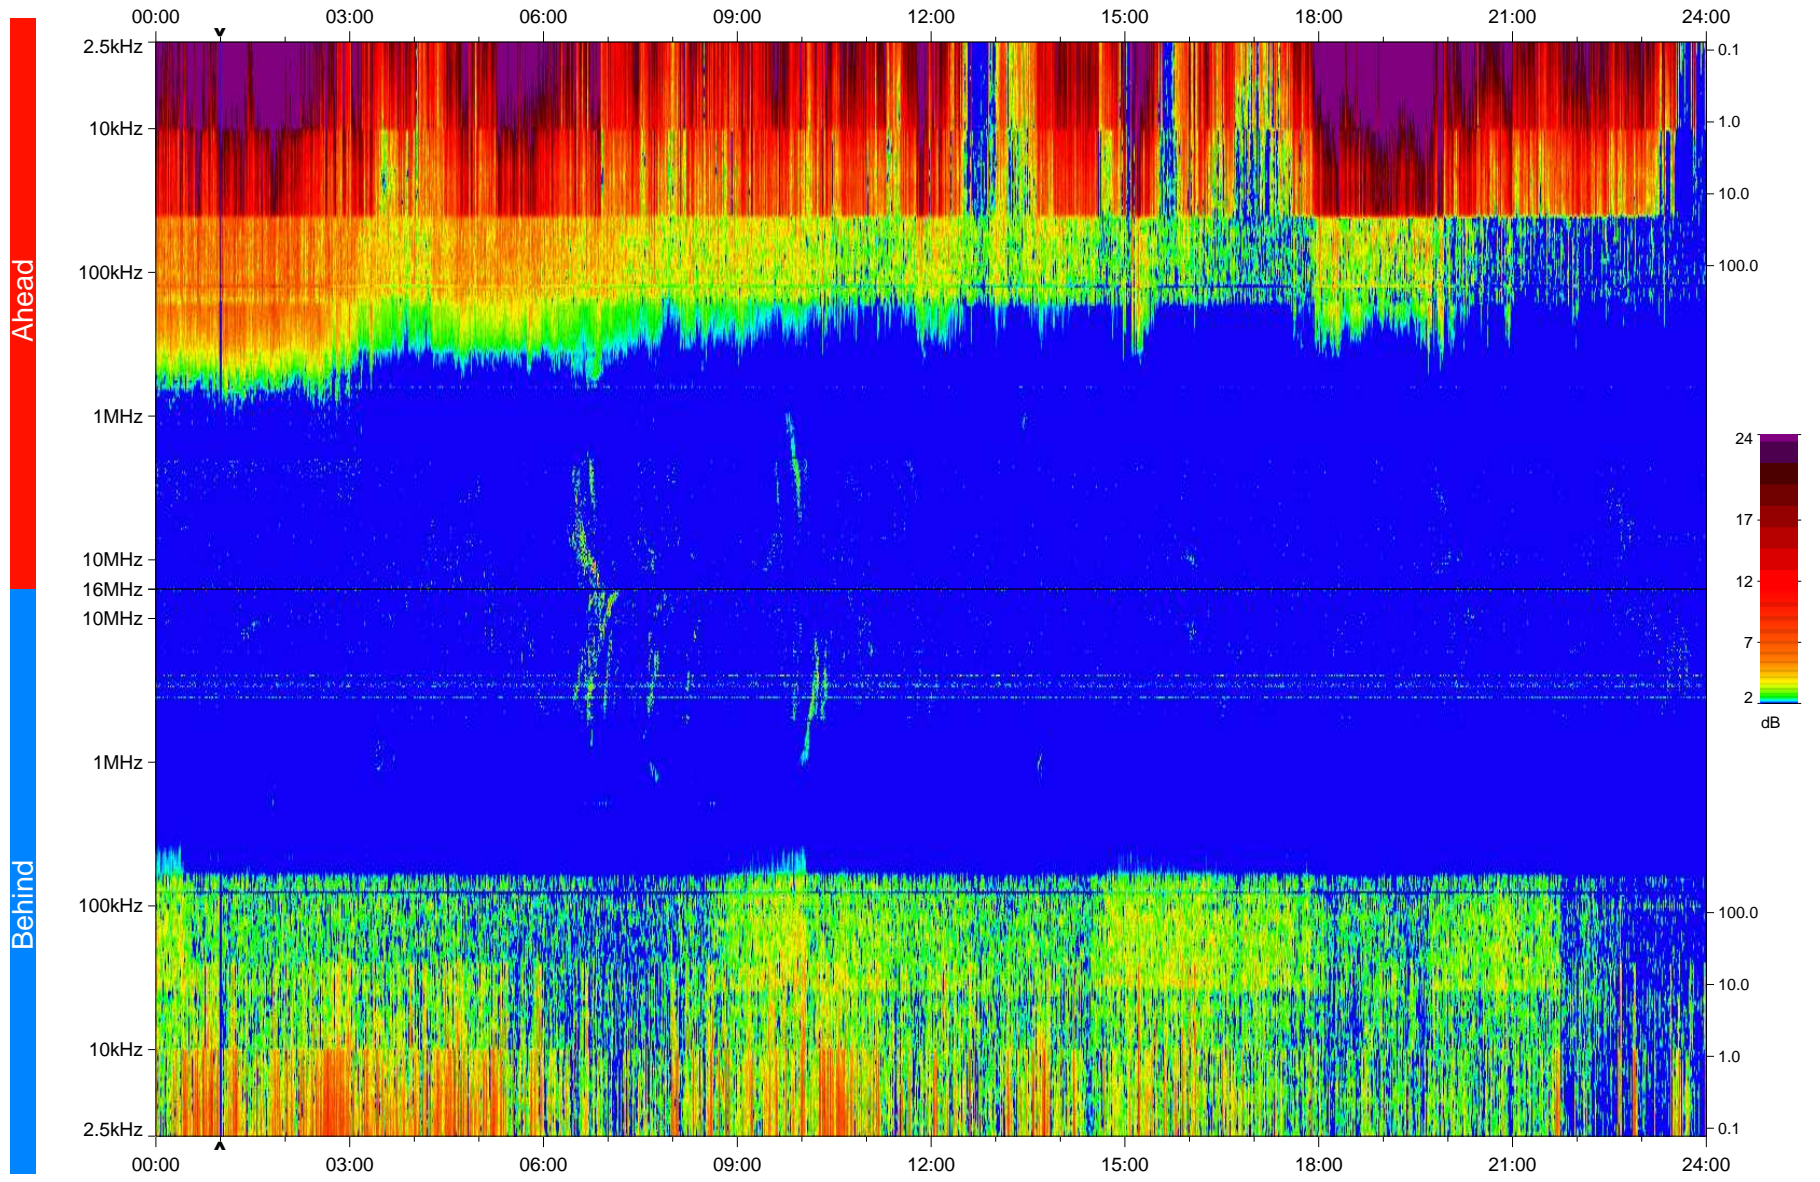

# STEREO/WAVES Daily Summary - 03-Aug-2008 (DOY 216)

Ahead source file: swaves\_ahead\_2008\_216\_1\_04.fin  
Ahead PSE Angle: 35.1°

Behind PSE Angle: -29.7°  
Behind source file: swaves\_behind\_2008\_216\_1\_04.fin

Time (UTC)

file: stereo\_swaves\_daily-summary\_color\_20080803\_v04  
made by: space.umn.edu on macOS with IDL 8.8.2 on 2022-10-18 11:30:22, with TMLib V945 / dynspec V311