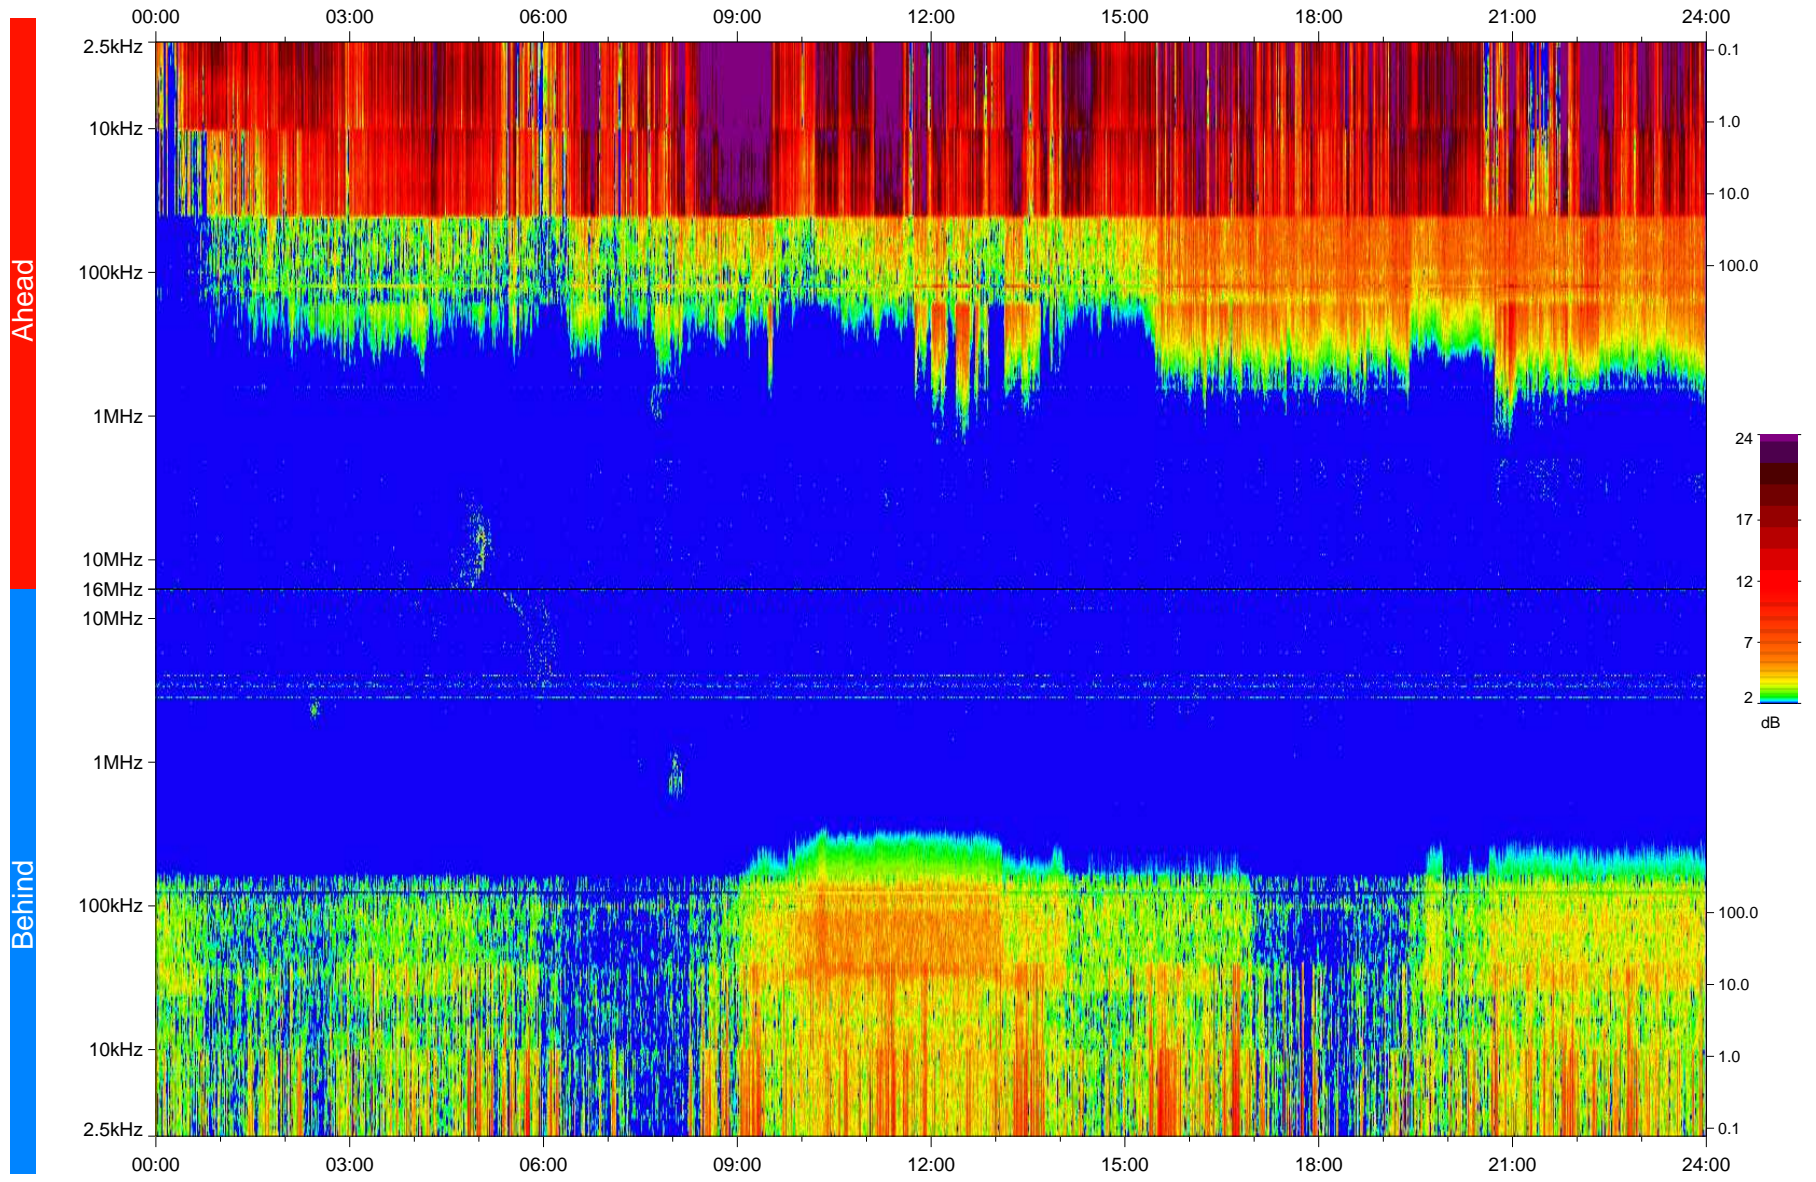

# STEREO/WAVES Daily Summary - 02-Aug-2008 (DOY 215)

Ahead source file: swaves\_ahead\_2008\_215\_1\_04.fin  
Ahead PSE Angle: 34.9°

Behind PSE Angle: -29.7°  
Behind source file: swaves\_behind\_2008\_215\_1\_04.fin

Time (UTC)

file: stereo\_swaves\_daily-summary\_color\_20080802\_v04  
made by: space.umn.edu on macOS with IDL 8.8.2 on 2022-10-18 11:27:27, with TLib V945 / dynspec V311