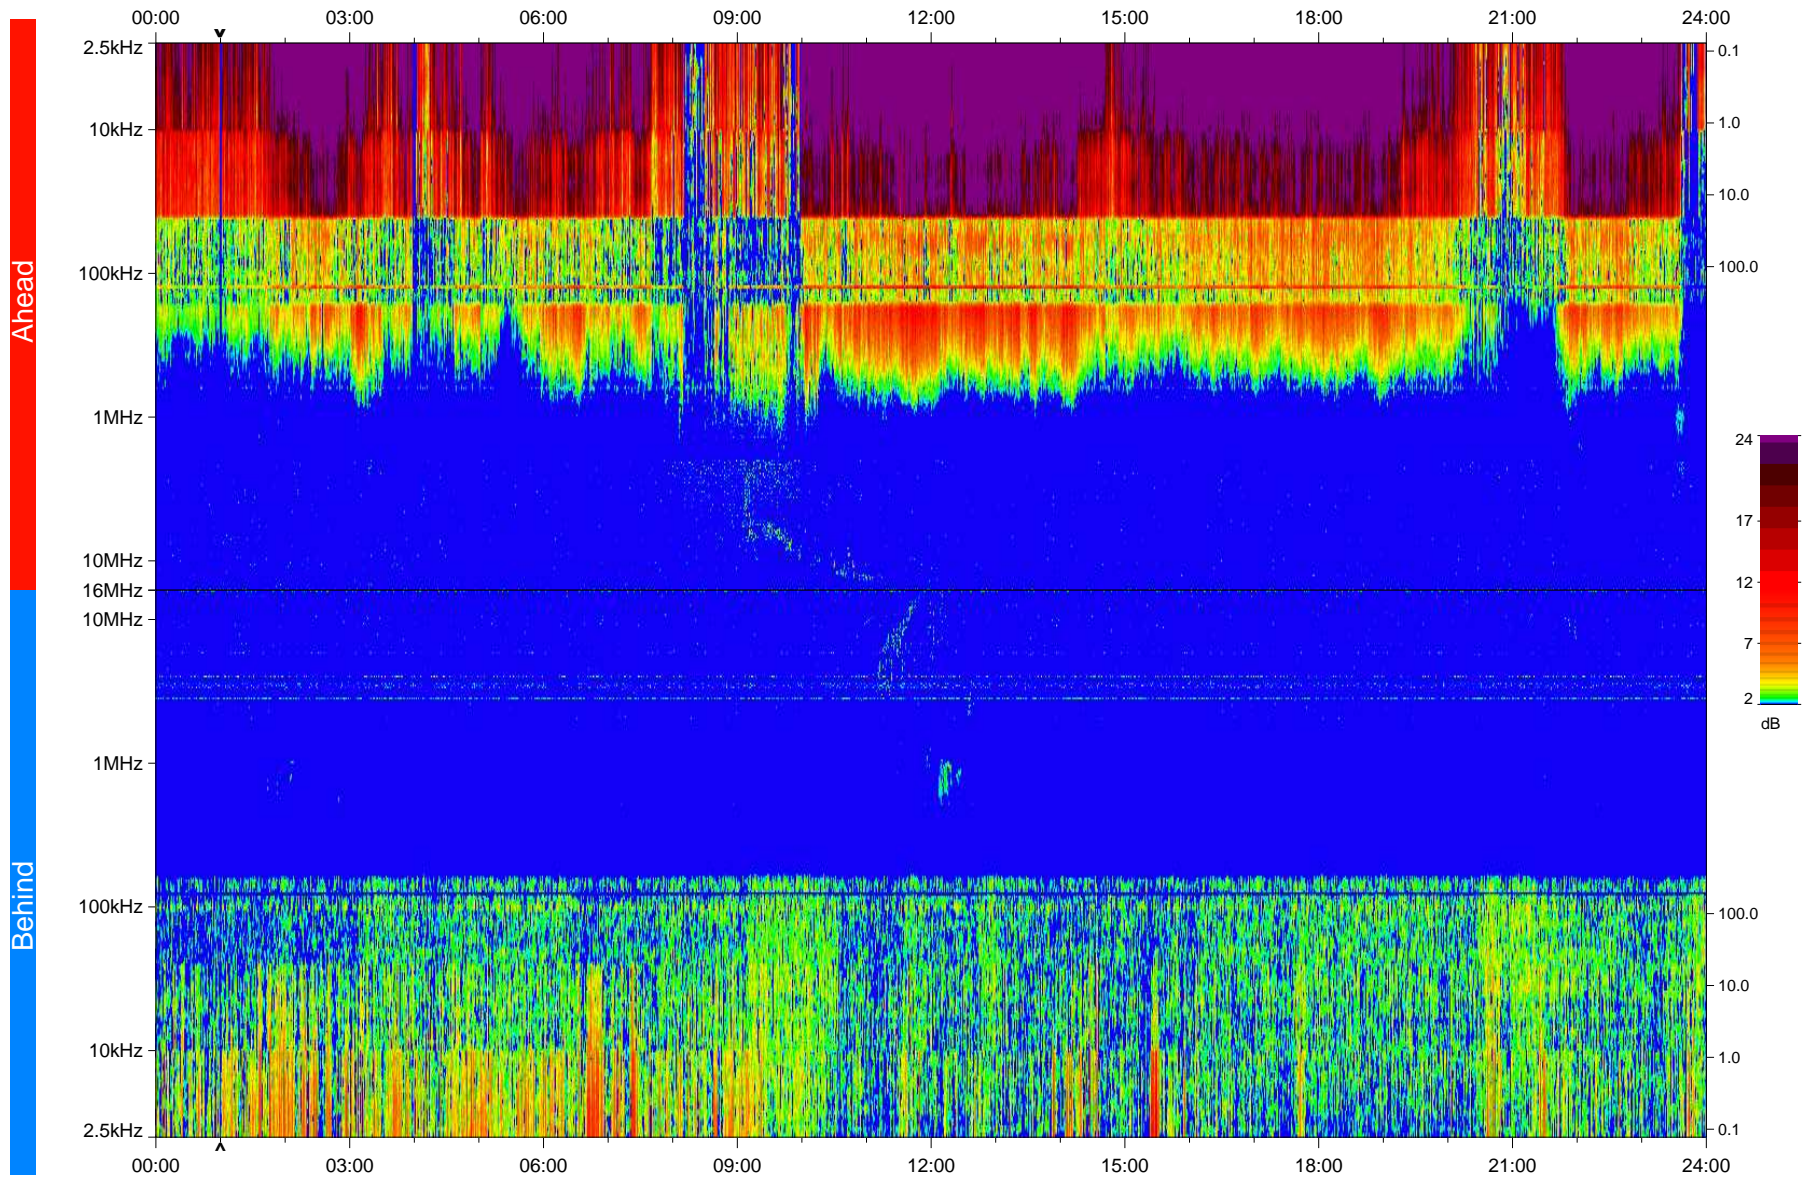

# STEREO/WAVES Daily Summary - 01-Aug-2008 (DOY 214)

Ahead source file: swaves\_ahead\_2008\_214\_1\_04.fin  
Ahead PSE Angle: 34.9°

Behind PSE Angle: -29.5°  
Behind source file: swaves\_behind\_2008\_214\_1\_04.fin

Time (UTC)

file: stereo\_swaves\_daily-summary\_color\_20080801\_v04  
made by: space.umn.edu on macOS with IDL 8.8.2 on 2022-10-18 11:24:38, with TLib V945 / dynspec V311