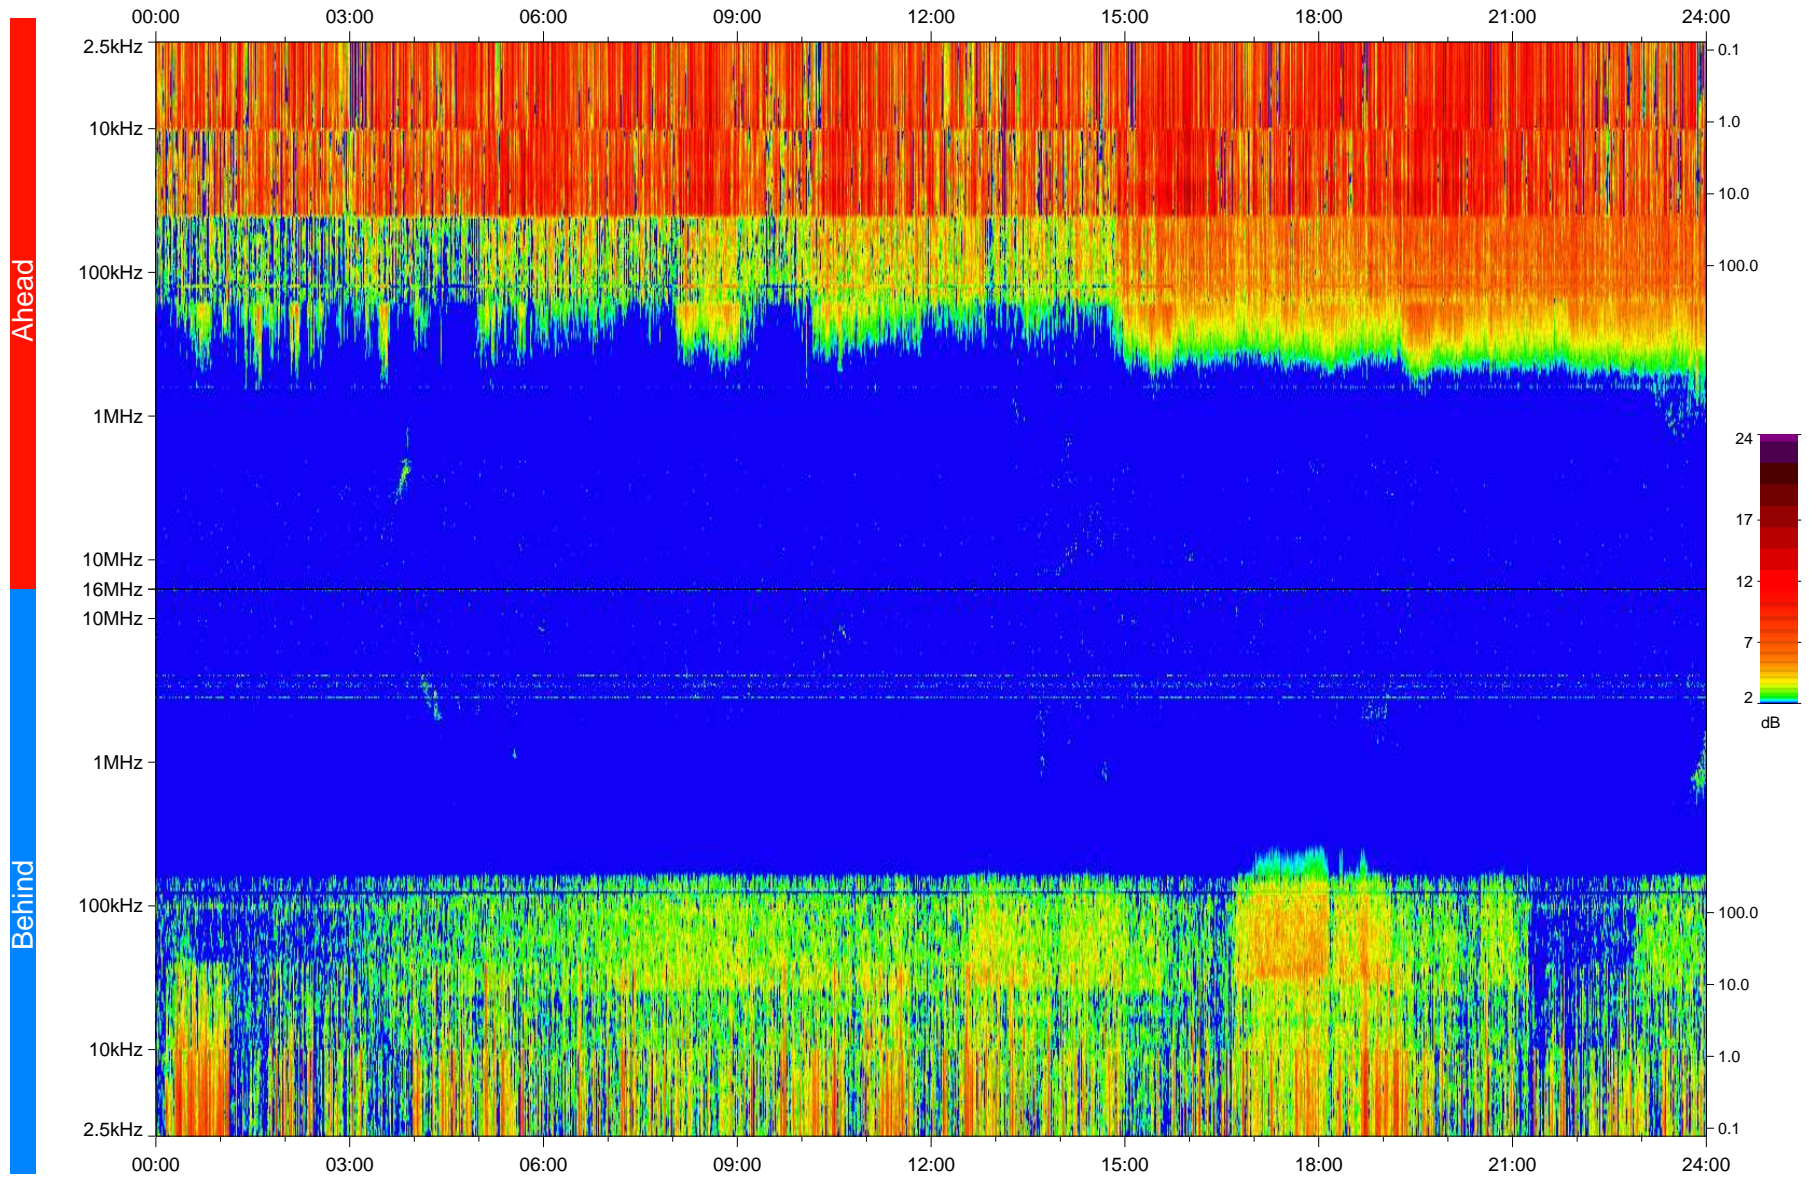

# STEREO/WAVES Daily Summary - 29-Jul-2008 (DOY 211)

Ahead source file: swaves\_ahead\_2008\_211\_1\_05.fin  
Ahead PSE Angle: 34.5°

Behind PSE Angle: -29.3°  
Behind source file: swaves\_behind\_2008\_211\_1\_04.fin

Time (UTC)

file: stereo\_swaves\_daily-summary\_color\_20080729\_v04  
made by: space.umn.edu on macOS with IDL 8.8.2 on 2022-10-18 11:16:03, with TMLib V945 / dynspec V311