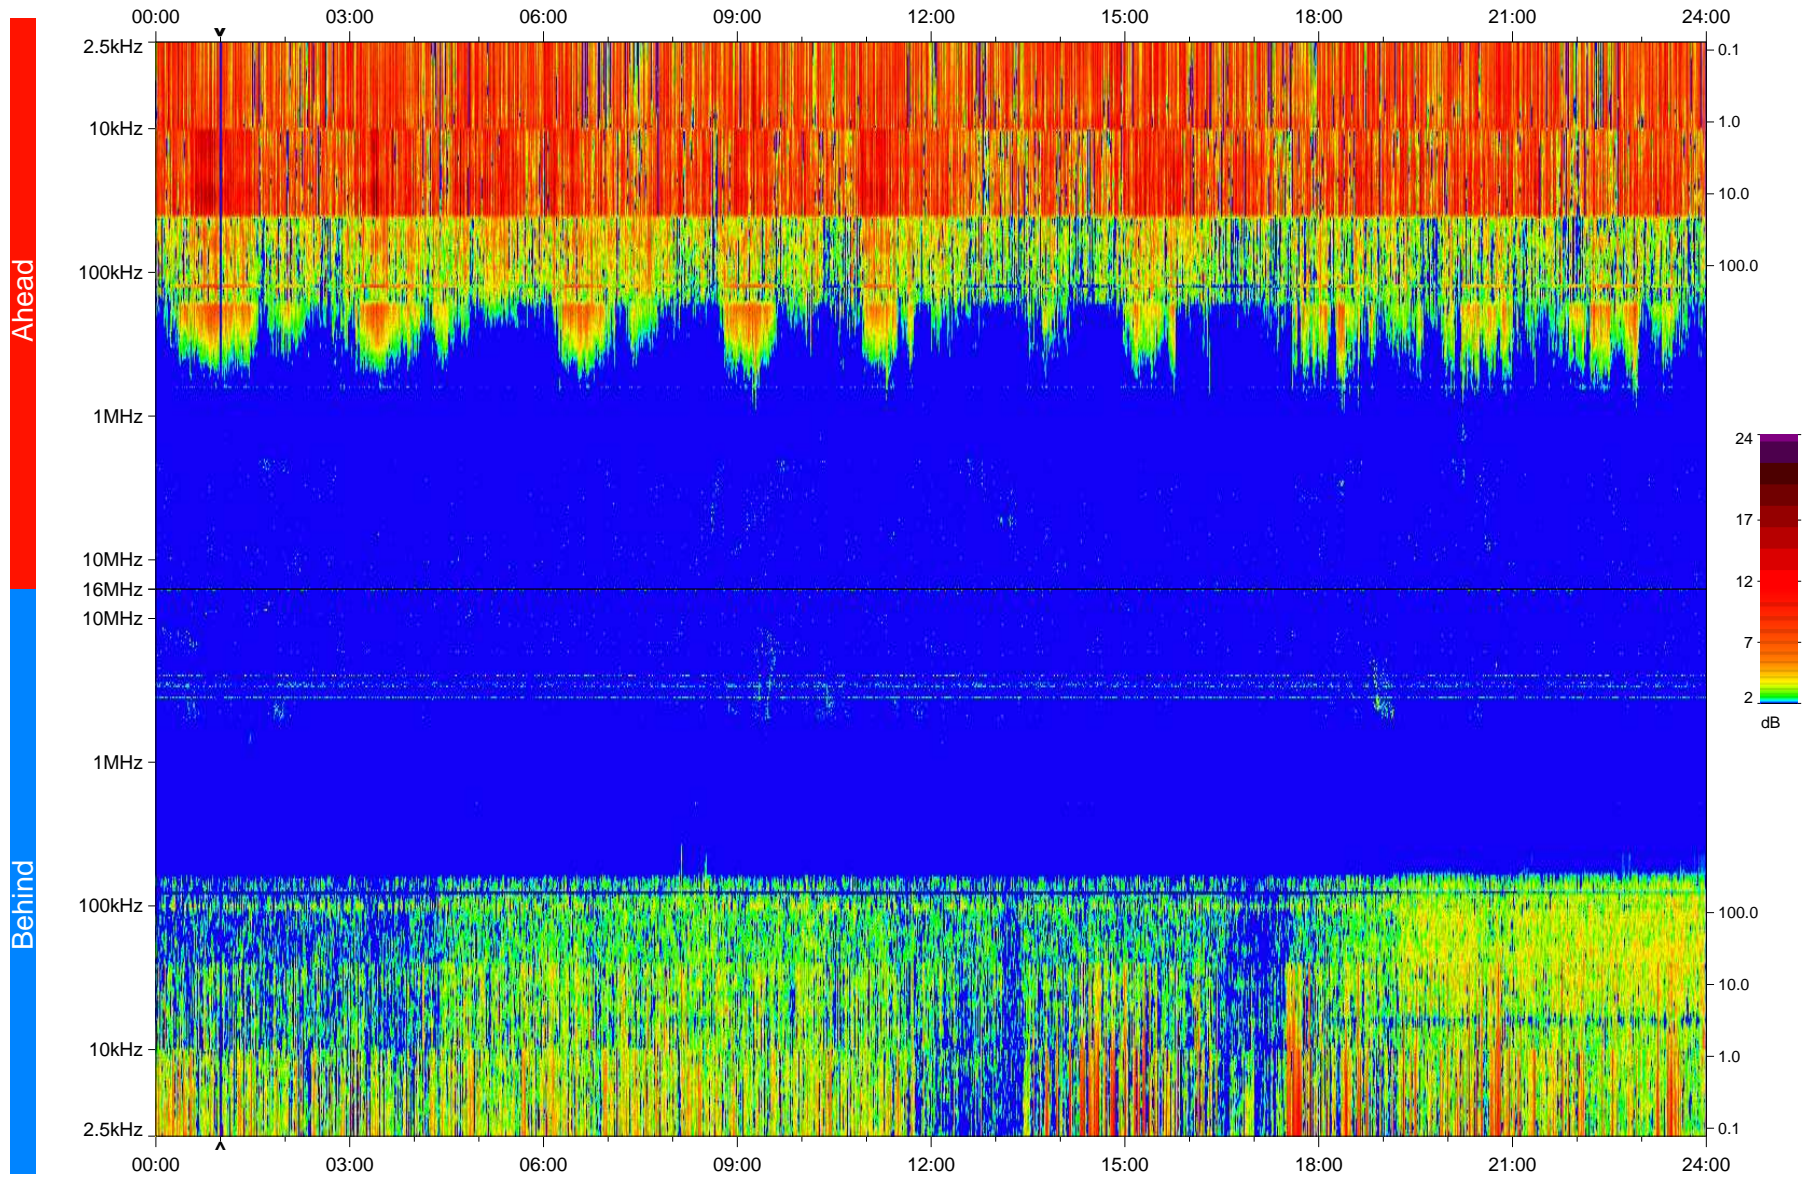

# STEREO/WAVES Daily Summary - 28-Jul-2008 (DOY 210)

Ahead source file: swaves Ahead\_2008\_210\_1\_04.fin  
Ahead PSE Angle: 34.5°

Behind PSE Angle: -29.2°  
Behind source file: swaves\_behind\_2008\_210\_1\_04.fin

Time (UTC)

file: stereo\_swaves\_daily-summary\_color\_20080728\_v04  
made by: space.umn.edu on macOS with IDL 8.8.2 on 2022-10-18 11:13:13, with TLib V945 / dynspec V311