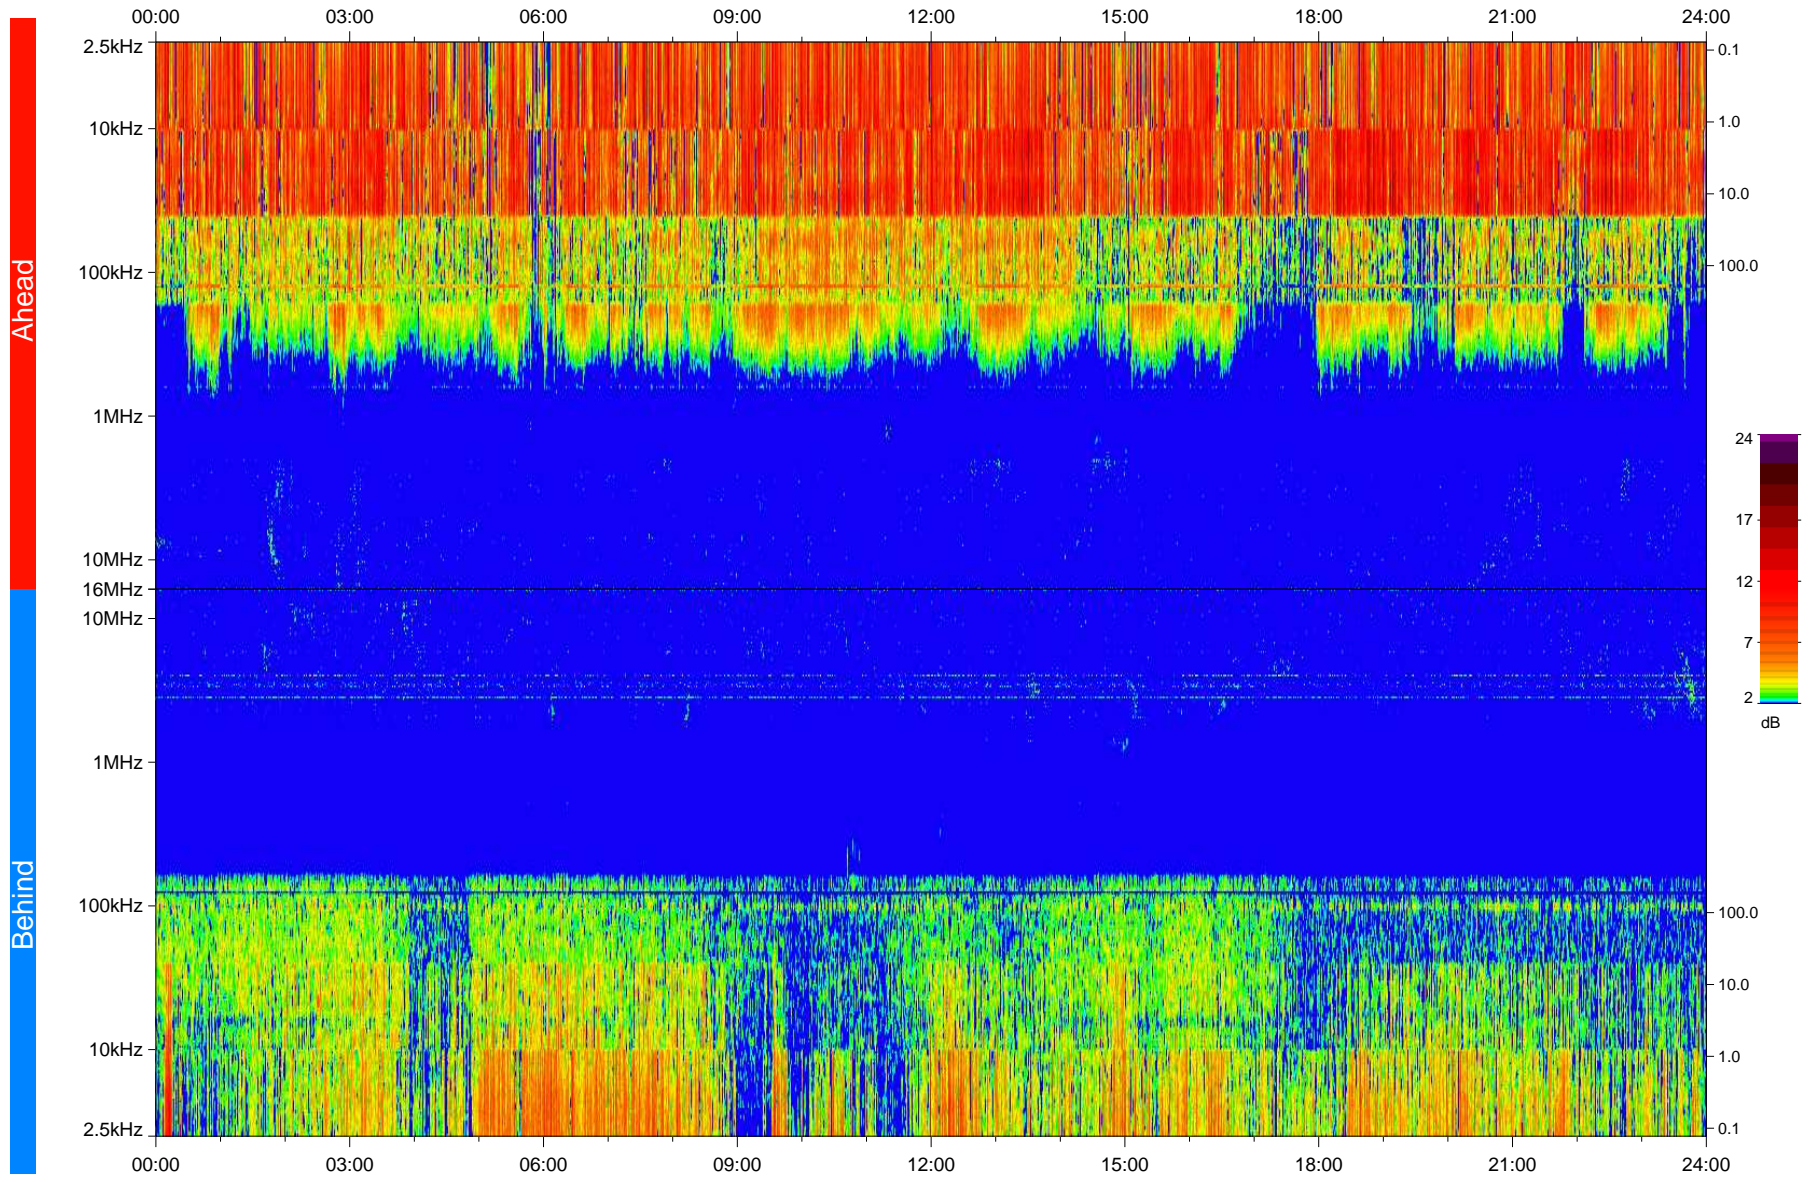

# STEREO/WAVES Daily Summary - 27-Jul-2008 (DOY 209)

Ahead source file: swaves\_ahead\_2008\_209\_1\_04.fin  
Ahead PSE Angle: -34.4°

Behind PSE Angle: -29.0°  
Behind source file: swaves\_behind\_2008\_209\_1\_04.fin

Time (UTC)

file: stereo\_swaves\_daily-summary\_color\_20080727\_v04  
made by: space.umn.edu on macOS with IDL 8.8.2 on 2022-10-18 11:10:20, with TLib V945 / dynspec V311