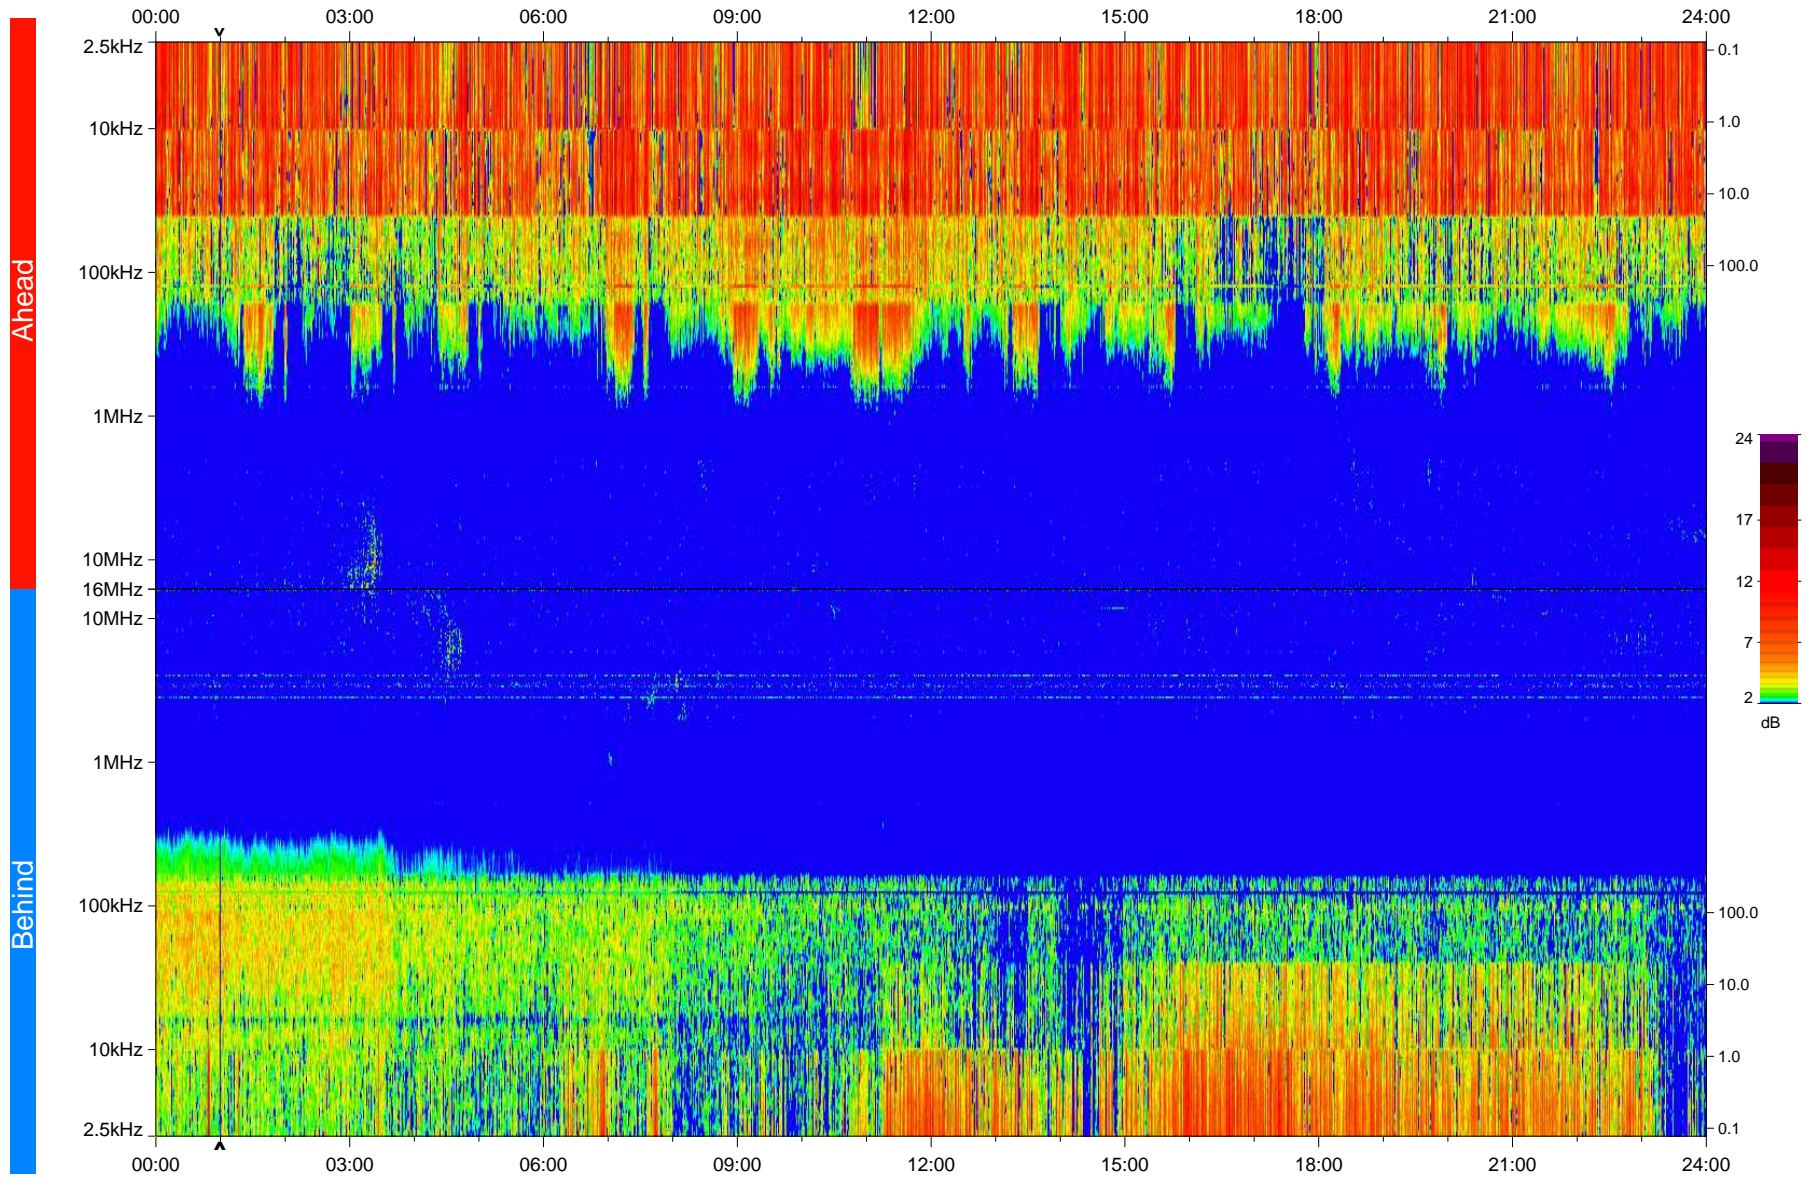

STEREO/WAVES Daily Summary - 26-Jul-2008 (DOY 208)

Ahead source file: swaves_ahead_2008_208_1_04.fin
Ahead PSE Angle: -34.3°

Behind PSE Angle: -29.0°
Behind source file: swaves_behind_2008_208_1_04.fin

Time (UTC)

file: stereo_swaves_daily-summary_color_20080726_v04
made by: space.umn.edu on macOS with IDL 8.8.2 on 2022-10-18 11:07:27, with TMLib V945 / dynspec V311