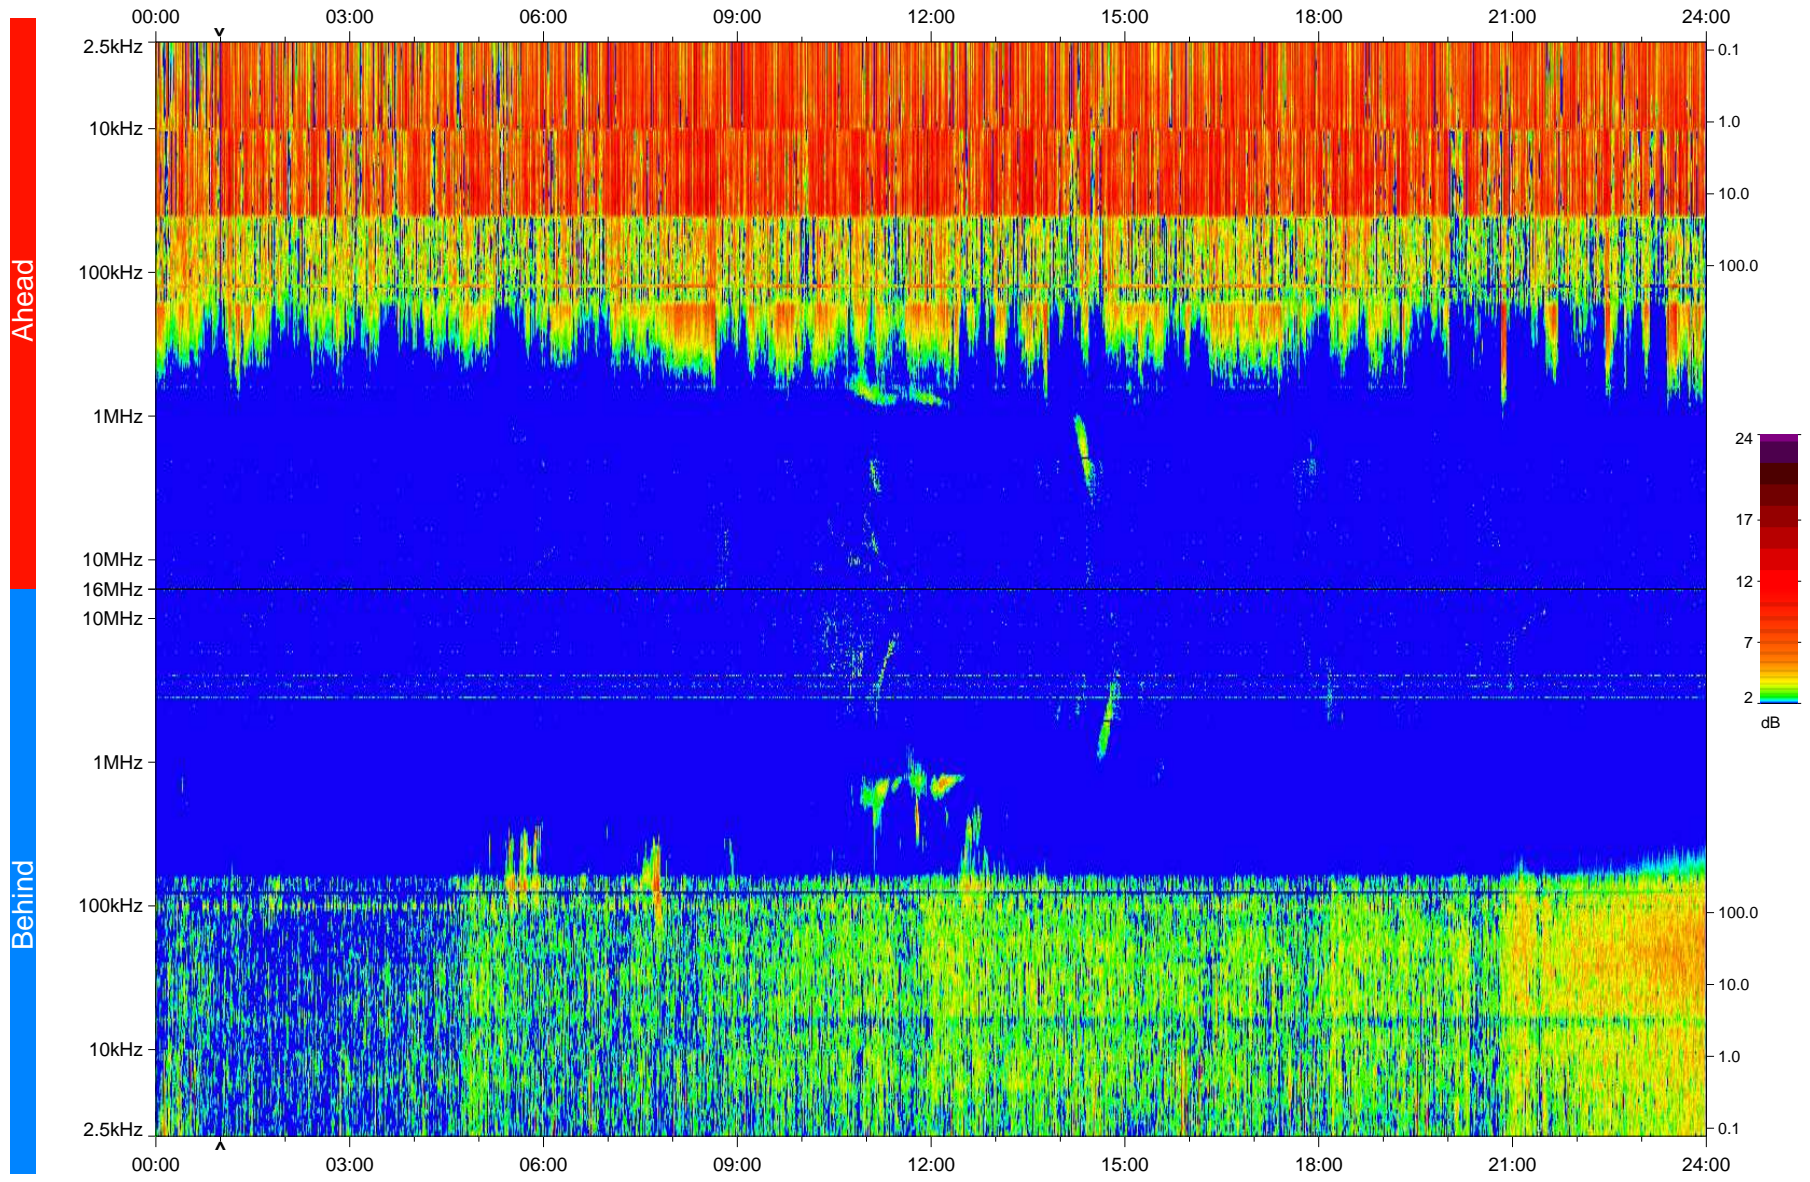

# STEREO/WAVES Daily Summary - 24-Jul-2008 (DOY 206)

Ahead source file: swaves\_ahead\_2008\_206\_1\_04.fin  
Ahead PSE Angle: 34.0°

Behind PSE Angle: -28.8°  
Behind source file: swaves\_behind\_2008\_206\_1\_04.fin

Time (UTC)

file: stereo\_swaves\_daily-summary\_color\_20080724\_v04  
made by: space.umn.edu on macOS with IDL 8.8.2 on 2022-10-18 11:01:48, with TLib V945 / dynspec V311