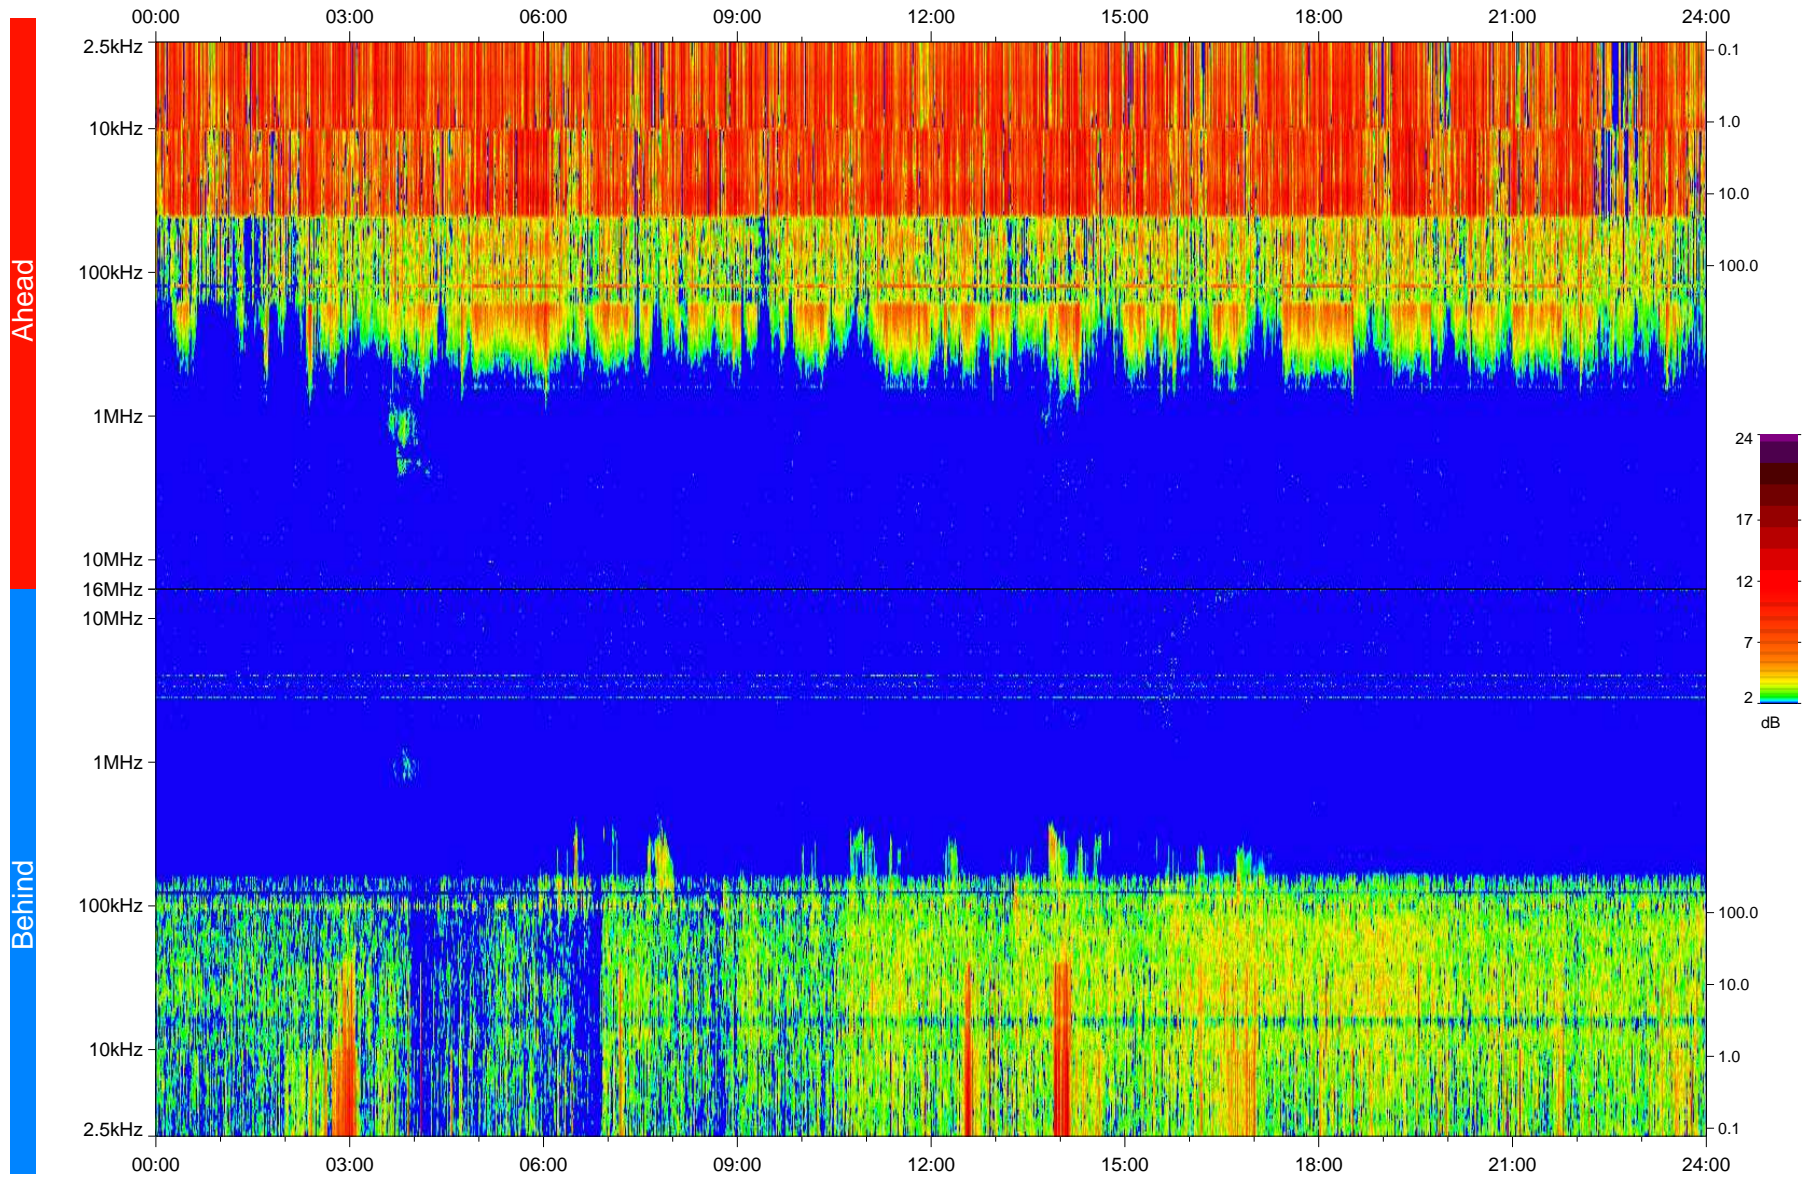

STEREO/WAVES Daily Summary - 23-Jul-2008 (DOY 205)

Ahead source file: swaves_ahead_2008_205_1_04.fin
Ahead PSE Angle: 34.0°

Behind PSE Angle: -28.7°
Behind source file: swaves_behind_2008_205_1_04.fin

Time (UTC)

file: stereo_swaves_daily-summary_color_20080723_v04
made by: space.umn.edu on macOS with IDL 8.8.2 on 2022-10-18 10:58:57, with TLib V945 / dynspec V311