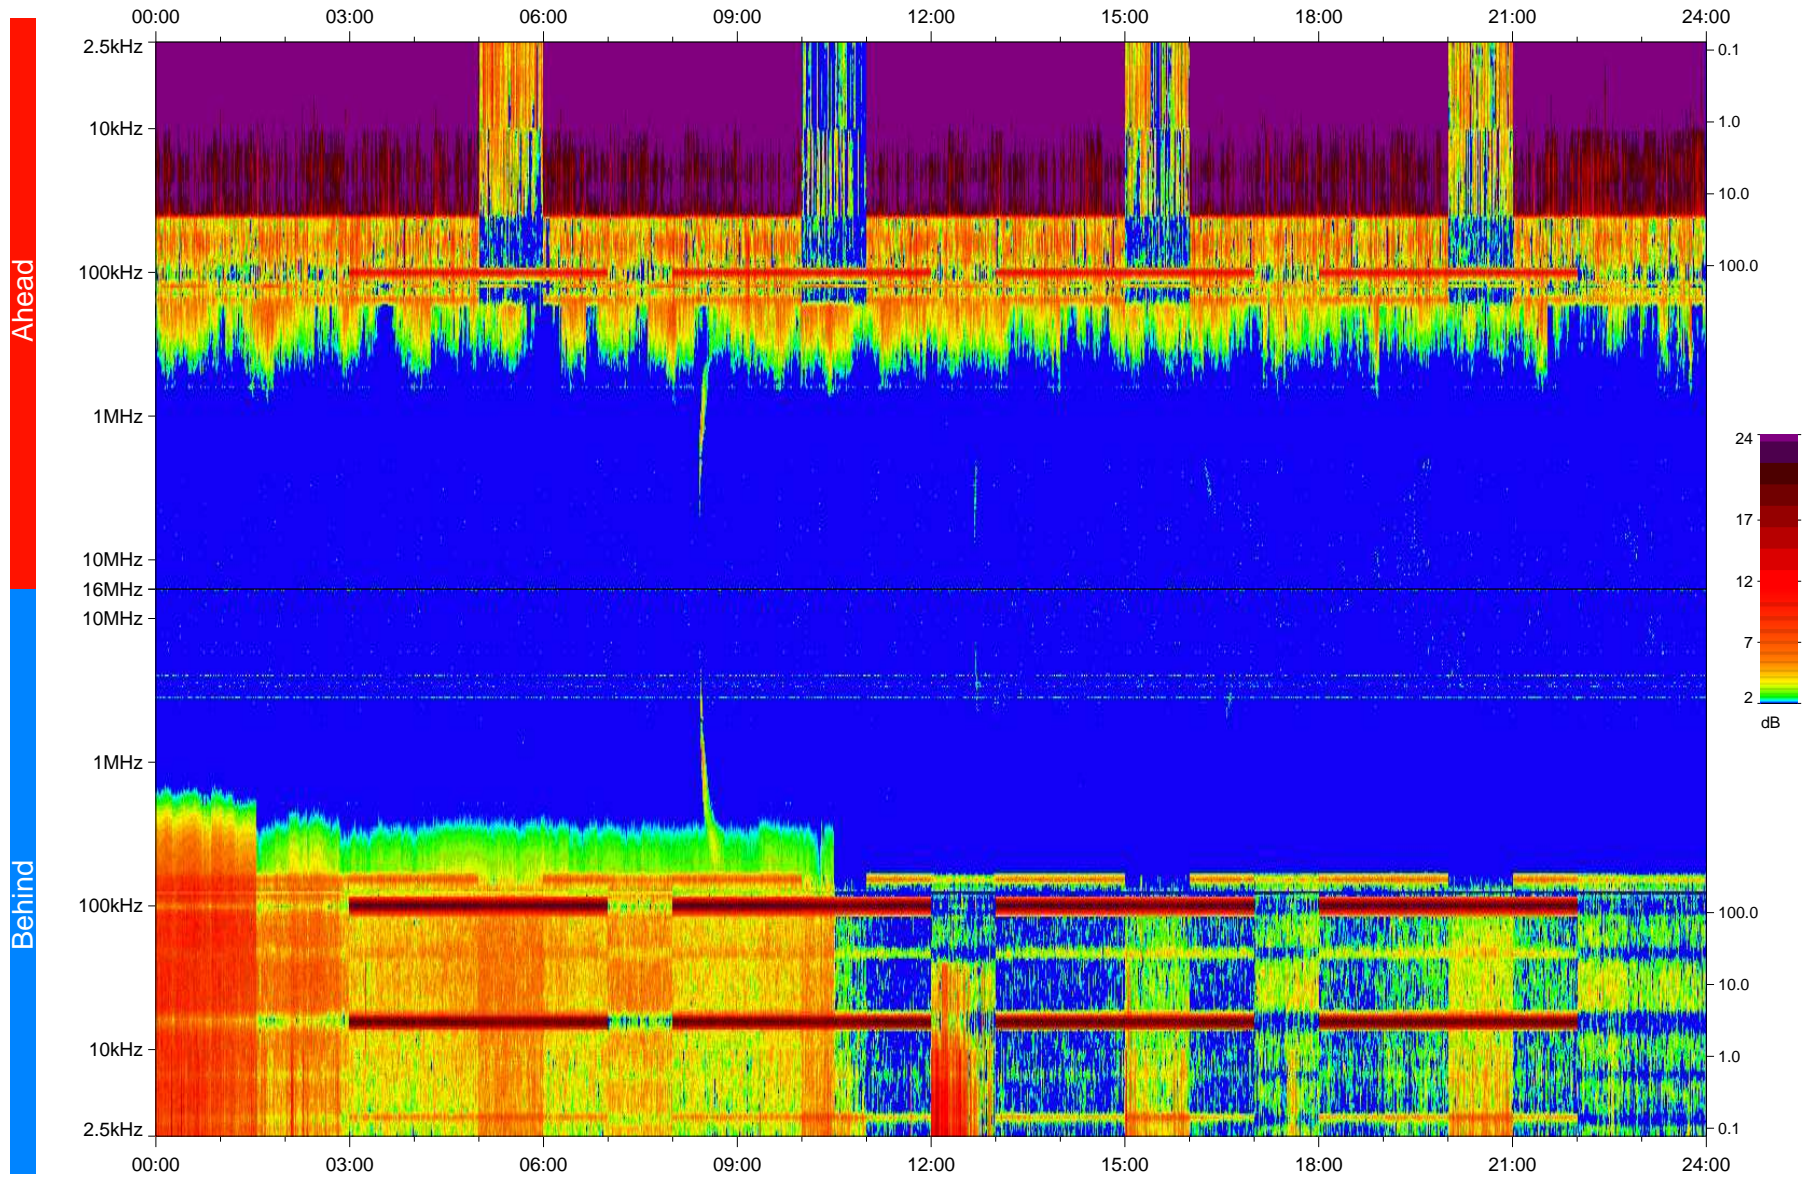

# STEREO/WAVES Daily Summary - 21-Jul-2008 (DOY 203)

Ahead source file: swaves\_ahead\_2008\_203\_1\_04.fin  
Ahead PSE Angle: 33.8°

Behind PSE Angle: -28.5°  
Behind source file: swaves\_behind\_2008\_203\_1\_04.fin

Time (UTC)

file: stereo\_swaves\_daily-summary\_color\_20080721\_v04  
made by: space.umn.edu on macOS with IDL 8.8.2 on 2022-10-18 10:53:14, with TLib V945 / dynspec V311