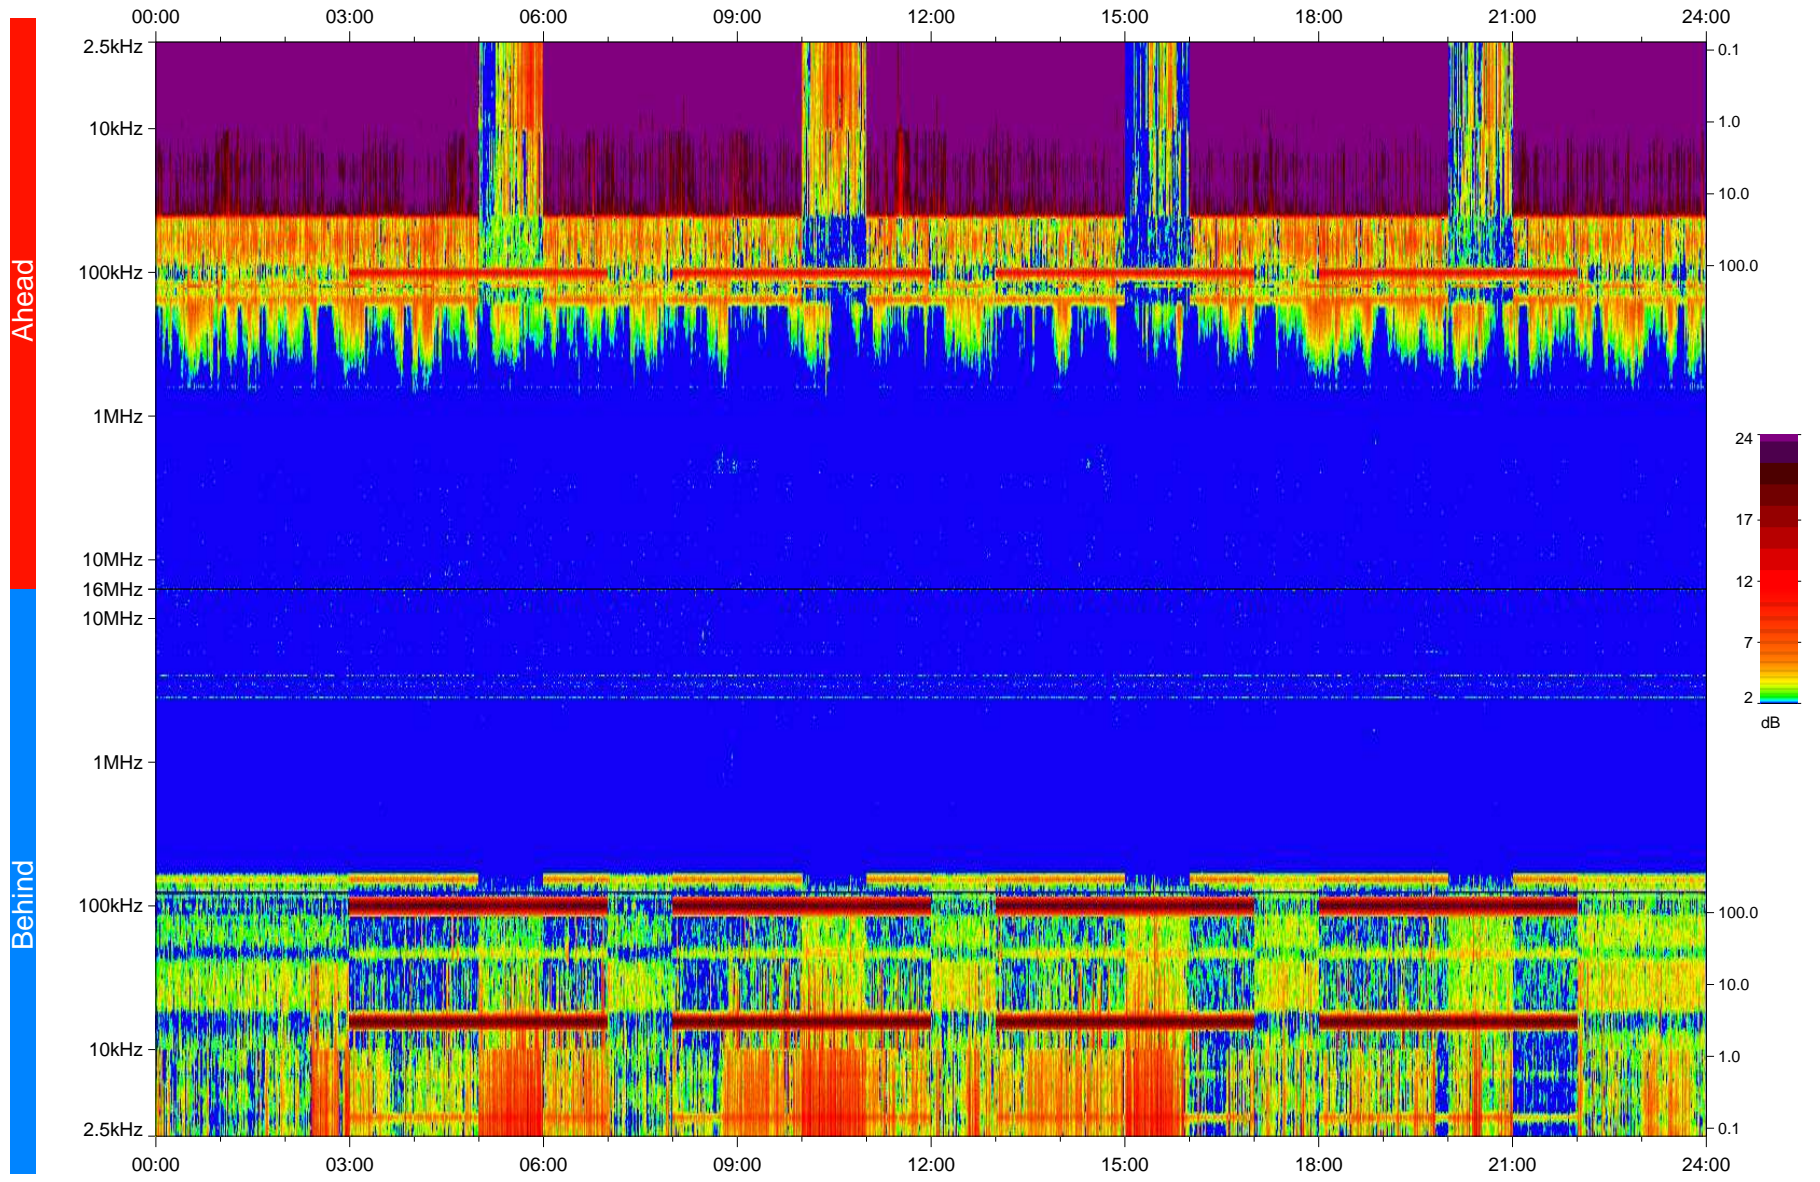

STEREO/WAVES Daily Summary - 17-Jul-2008 (DOY 199)

Ahead source file: swaves_ahead_2008_199_1_04.fin
Ahead PSE Angle: -33.4°

Behind PSE Angle: -28.2°
Behind source file: swaves_behind_2008_199_1_04.fin

Time (UTC)

file: stereo_swaves_daily-summary_color_20080717_v04
made by: space.umn.edu on macOS with IDL 8.8.2 on 2022-10-18 10:41:53, with TLib V945 / dynspec V311