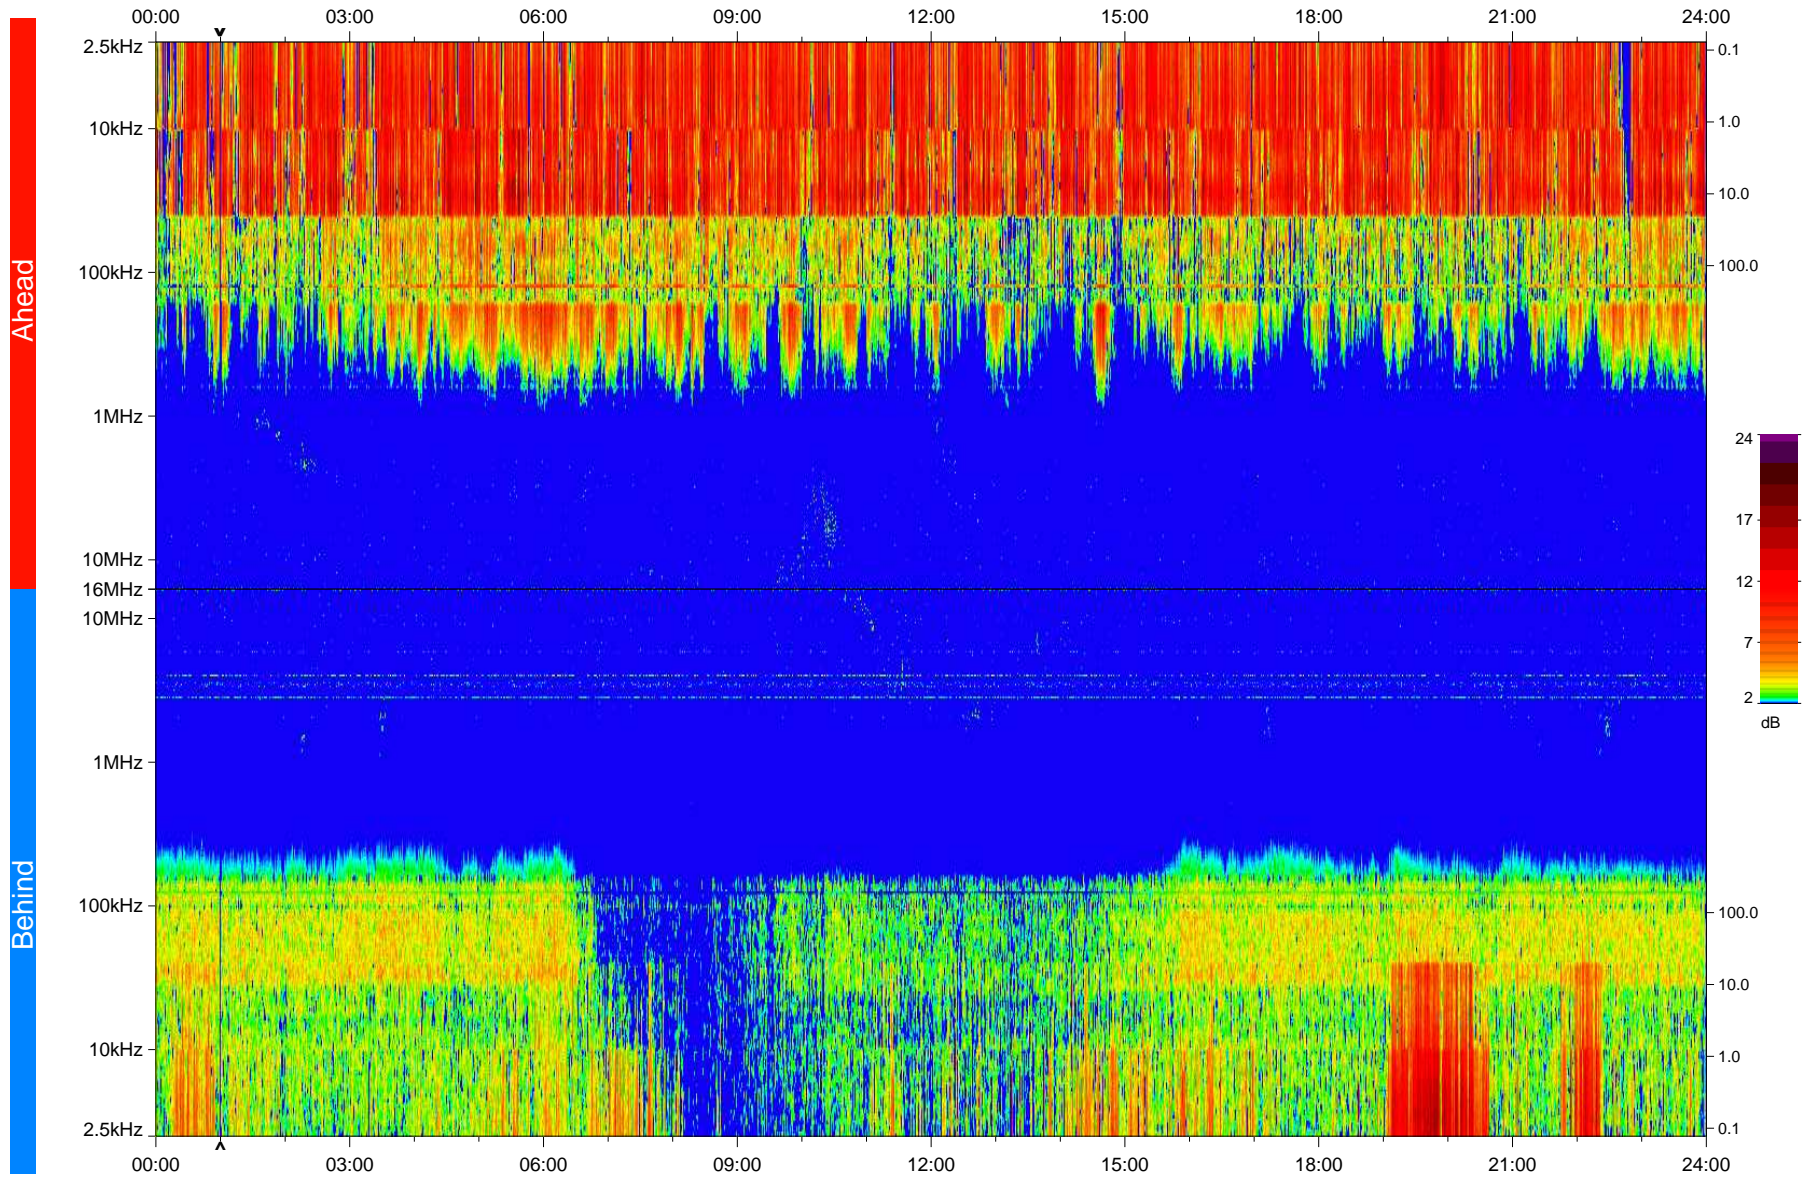

# STEREO/WAVES Daily Summary - 08-Jul-2008 (DOY 190)

Ahead source file: swaves\_ahead\_2008\_190\_1\_04.fin  
Ahead PSE Angle: 32.4°

Behind PSE Angle: -27.4°  
Behind source file: swaves\_behind\_2008\_190\_1\_04.fin

Time (UTC)

file: stereo\_swaves\_daily-summary\_color\_20080708\_v04  
made by: space.umn.edu on macOS with IDL 8.8.2 on 2022-10-18 10:16:12, with TMLib V945 / dynspec V311