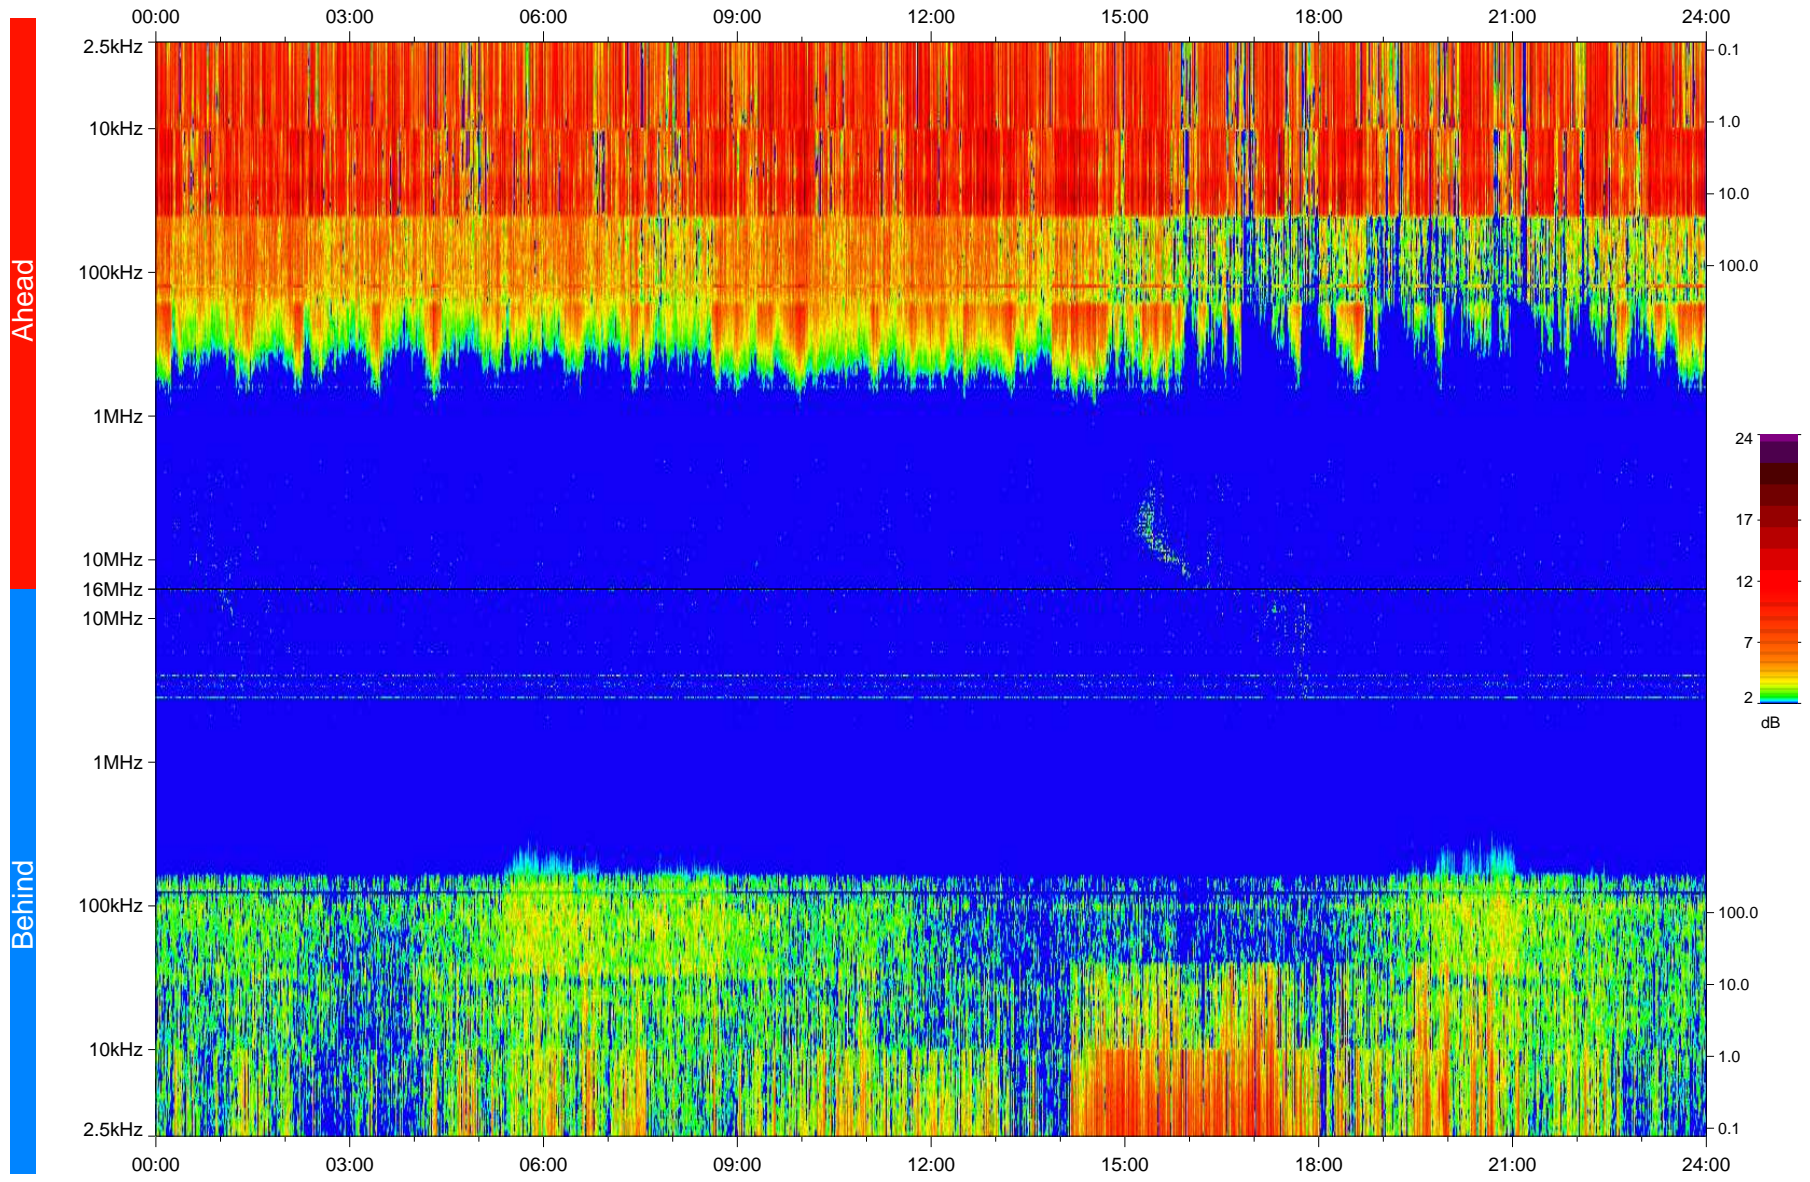

STEREO/WAVES Daily Summary - 07-Jul-2008 (DOY 189)

Ahead source file: swaves_ahead_2008_189_1_04.fin
Ahead PSE Angle: 32.3°

Behind PSE Angle: -27.4°
Behind source file: swaves_behind_2008_189_1_04.fin

Time (UTC)

file: stereo_swaves_daily-summary_color_20080707_v04
made by: space.umn.edu on macOS with IDL 8.8.2 on 2022-10-18 10:13:21, with TLib V945 / dynspec V311