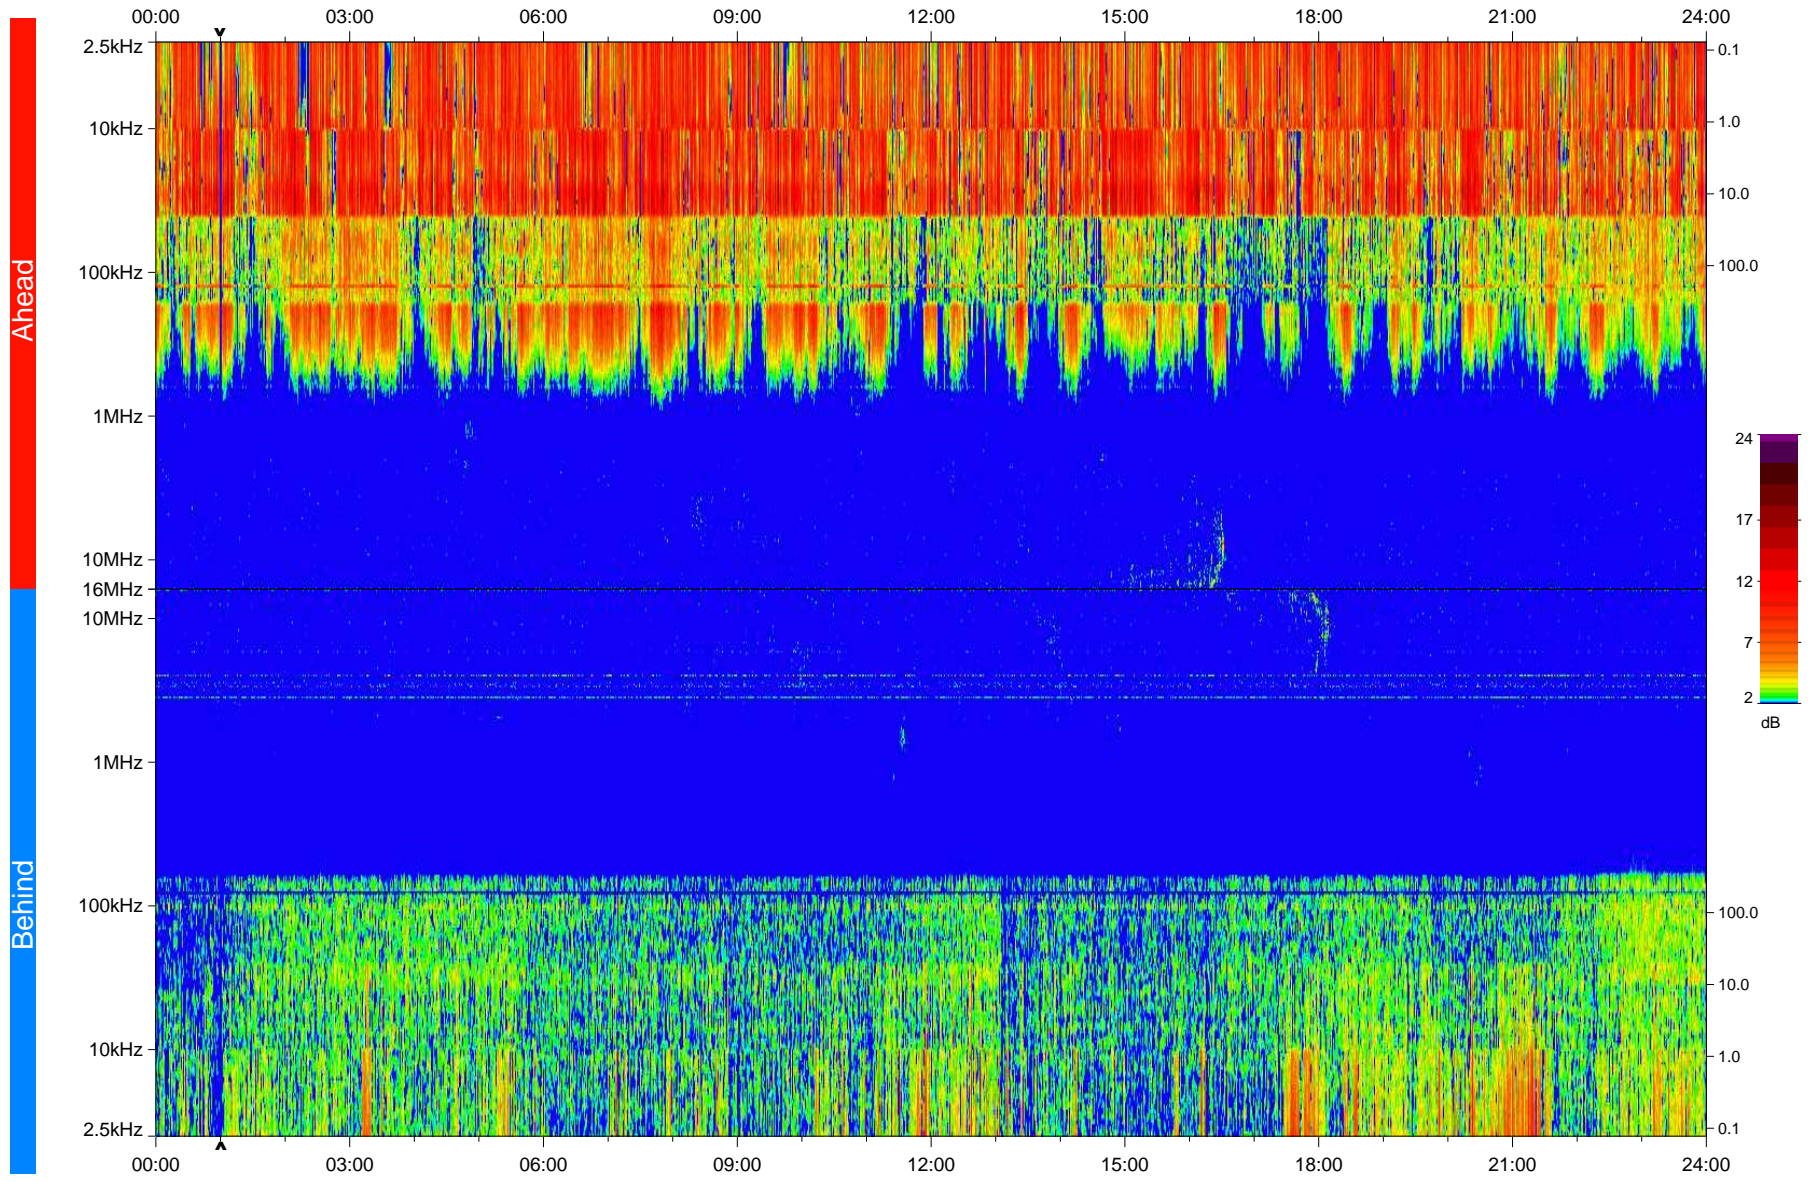

# STEREO/WAVES Daily Summary - 06-Jul-2008 (DOY 188)

Ahead source file: swaves\_ahead\_2008\_188\_1\_04.fin  
Ahead PSE Angle: 32.2°

Behind PSE Angle: -27.3°  
Behind source file: swaves\_behind\_2008\_188\_1\_04.fin

Time (UTC)

file: stereo\_swaves\_daily-summary\_color\_20080706\_v04  
made by: space.umn.edu on macOS with IDL 8.8.2 on 2022-10-18 10:10:29, with TLib V945 / dynspec V311