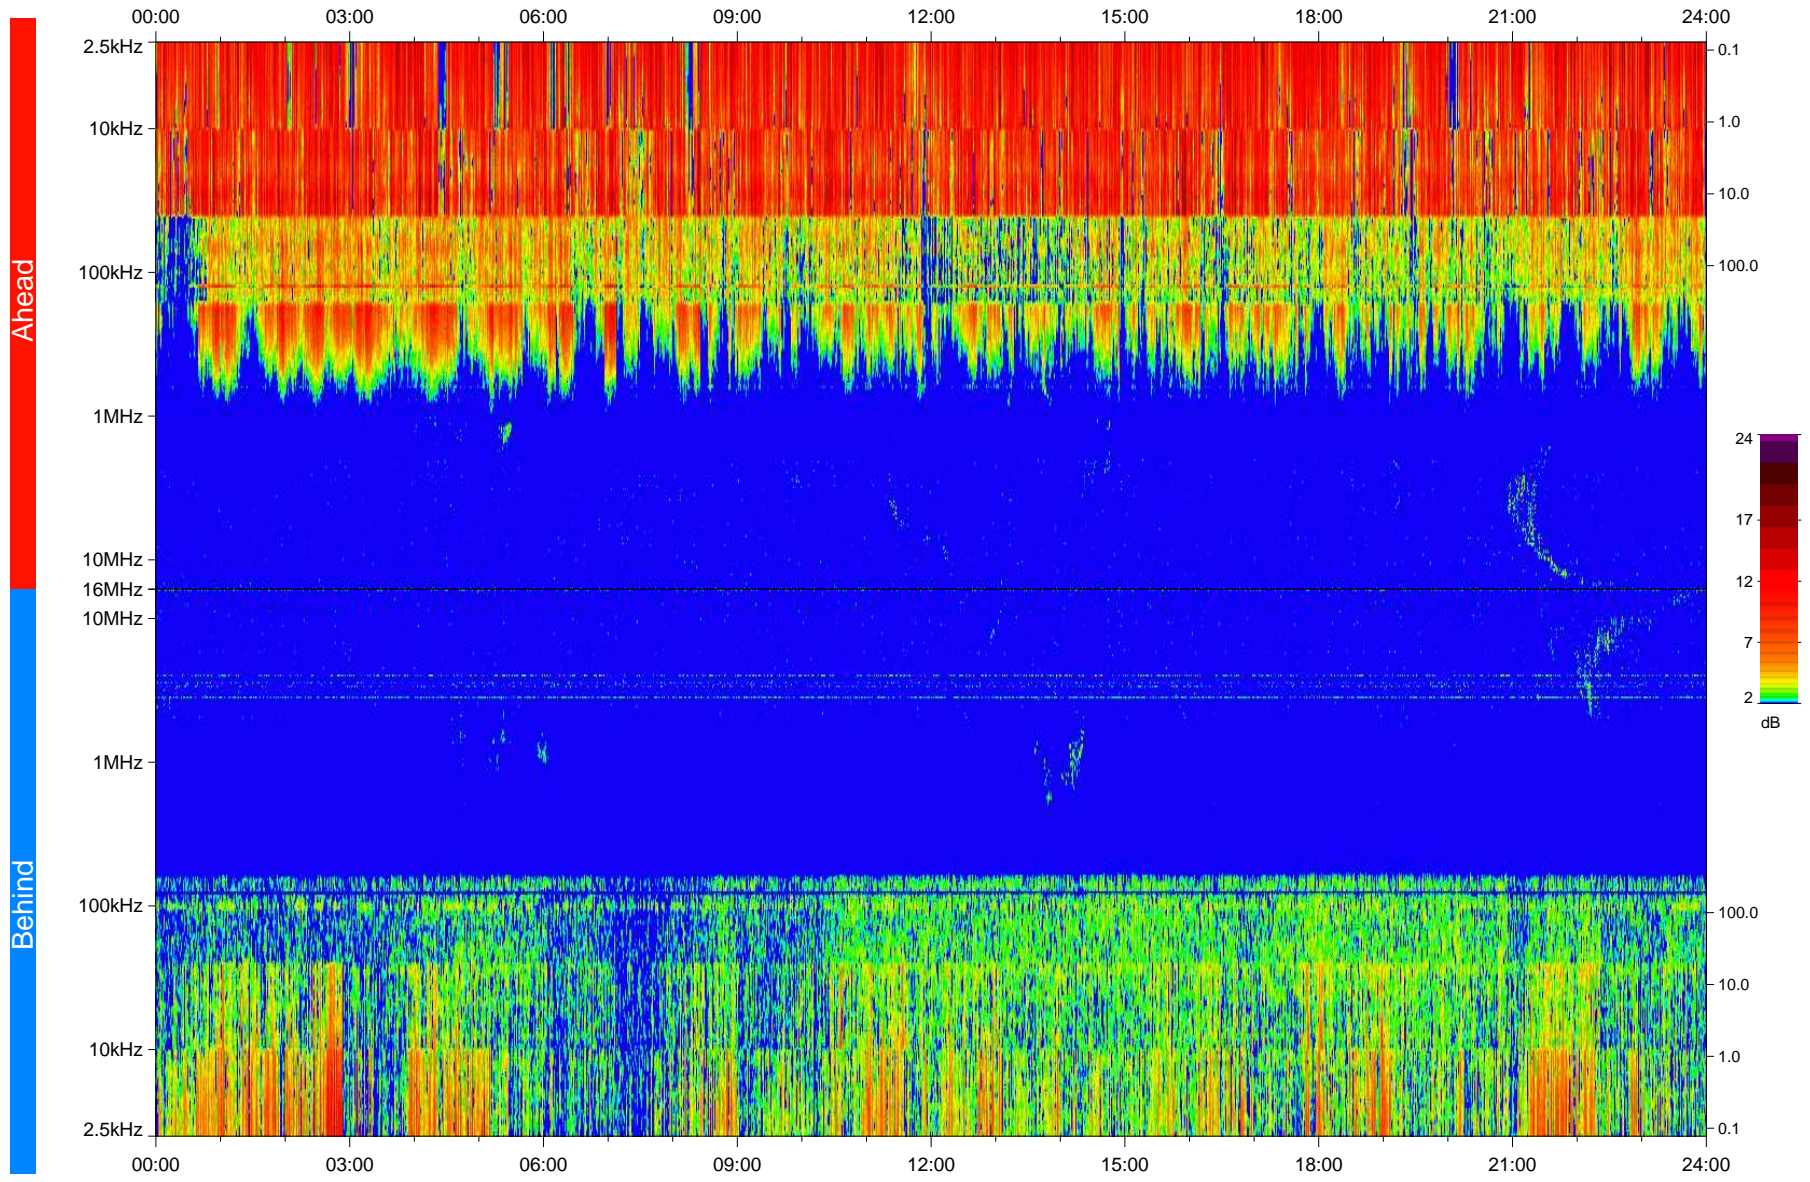

# STEREO/WAVES Daily Summary - 05-Jul-2008 (DOY 187)

Ahead source file: swaves\_ahead\_2008\_187\_1\_04.fin  
Ahead PSE Angle: 32.1°

Behind PSE Angle: -27.2°  
Behind source file: swaves\_behind\_2008\_187\_1\_04.fin

Time (UTC)

file: stereo\_swaves\_daily-summary\_color\_20080705\_v04  
made by: space.umn.edu on macOS with IDL 8.8.2 on 2022-10-18 10:07:36, with TLib V945 / dynspec V311