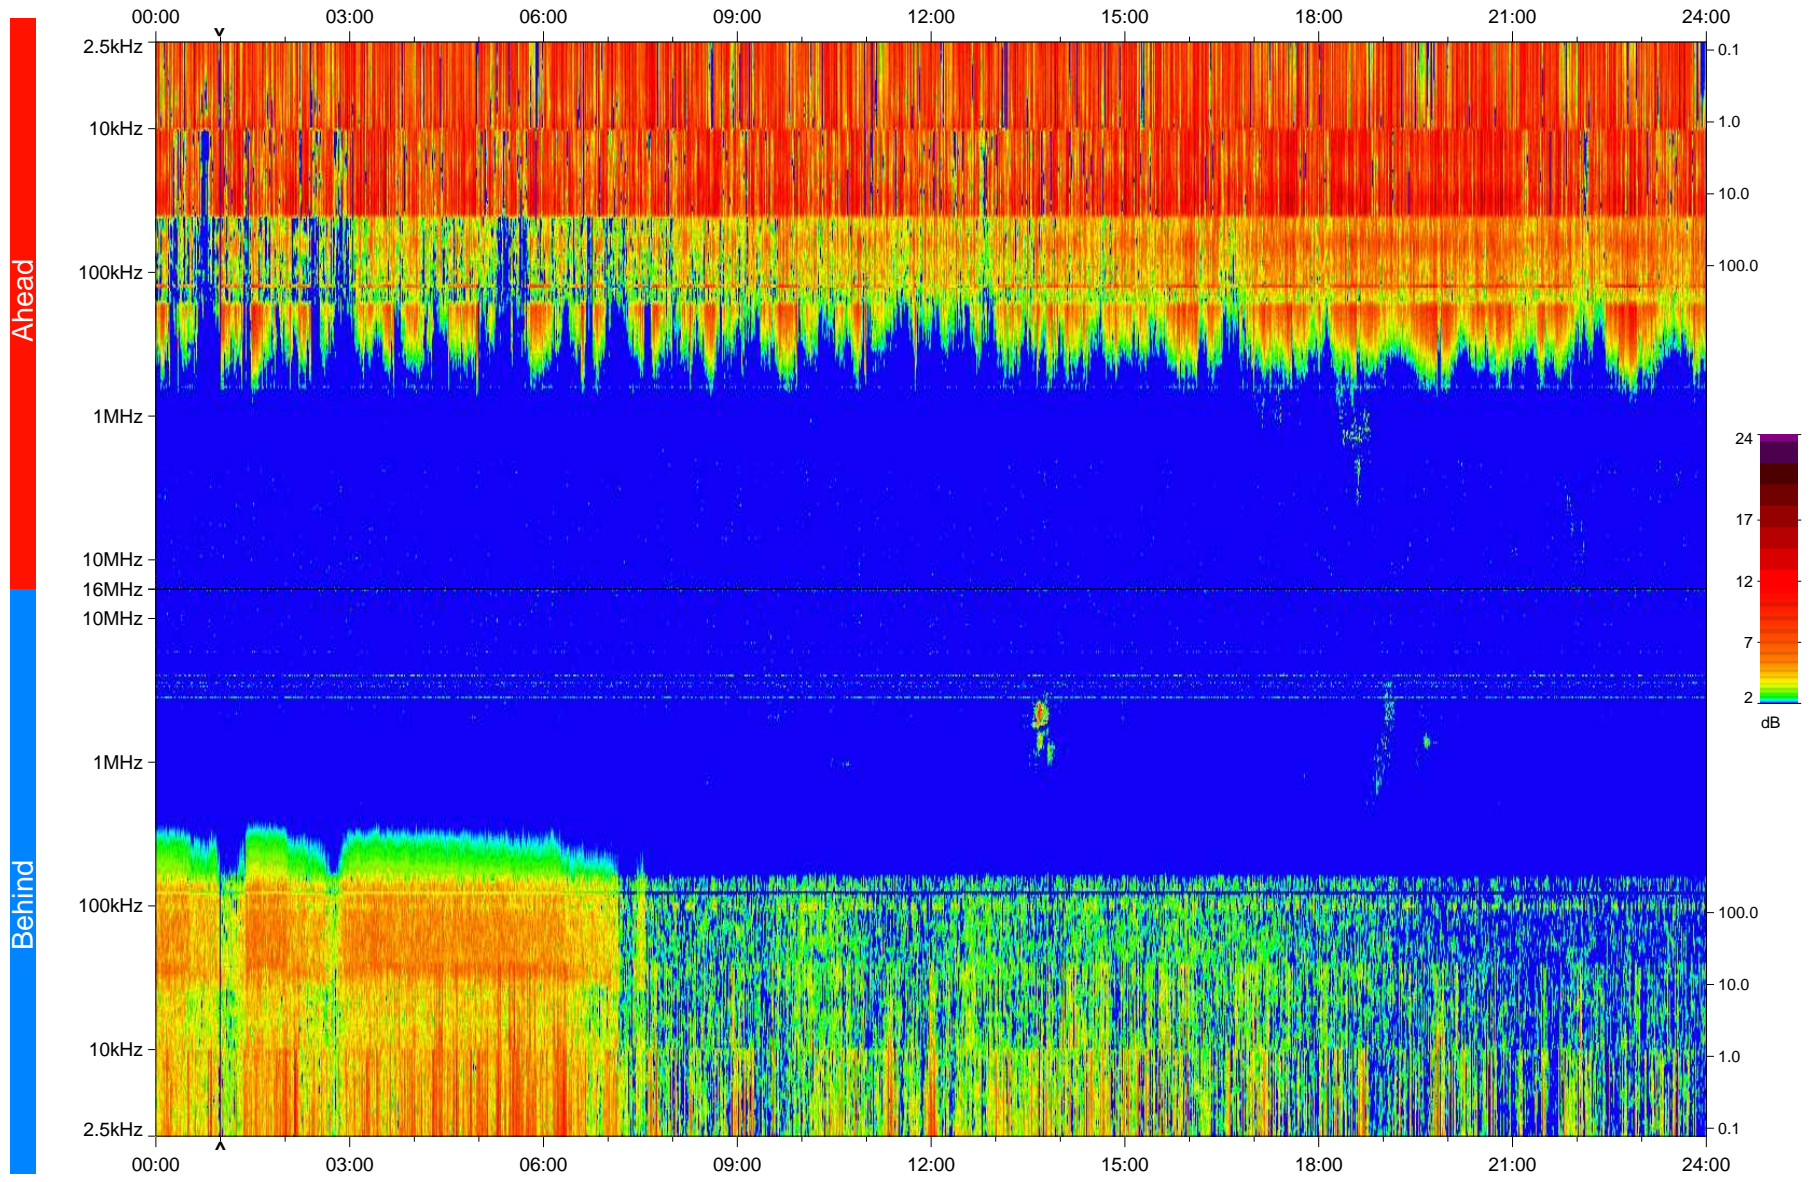

# STEREO/WAVES Daily Summary - 04-Jul-2008 (DOY 186)

Ahead source file: swaves\_ahead\_2008\_186\_1\_04.fin  
Ahead PSE Angle: 32.0°

Behind PSE Angle: -27.1°  
Behind source file: swaves\_behind\_2008\_186\_1\_04.fin

Time (UTC)

file: stereo\_swaves\_daily-summary\_color\_20080704\_v04  
made by: space.umn.edu on macOS with IDL 8.8.2 on 2022-10-18 10:04:46, with TLib V945 / dynspec V311