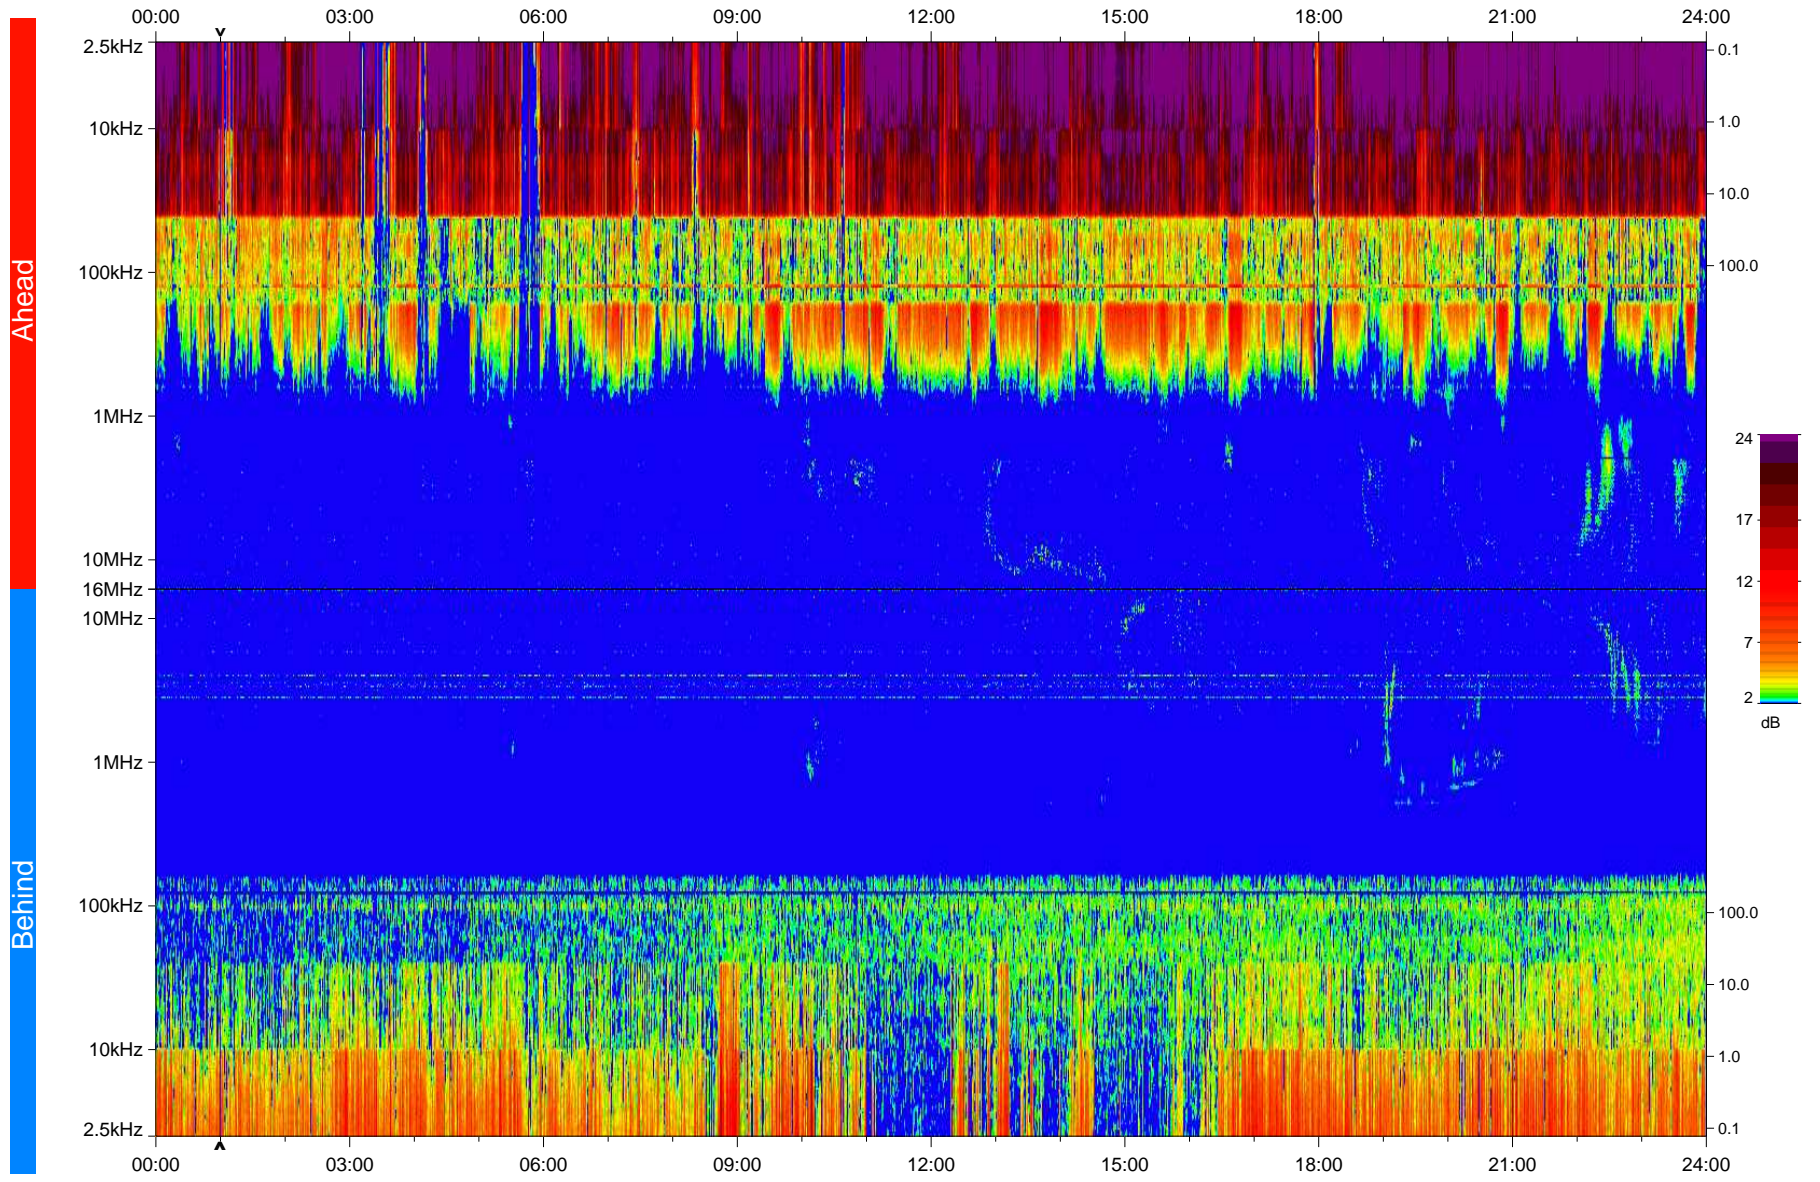

# STEREO/WAVES Daily Summary - 30-Jun-2008 (DOY 182)

Ahead source file: swaves\_ahead\_2008\_182\_1\_04.fin  
Ahead PSE Angle: 31.6°

Behind PSE Angle: -26.8°  
Behind source file: swaves\_behind\_2008\_182\_1\_04.fin

Time (UTC)

file: stereo\_swaves\_daily-summary\_color\_20080630\_v04  
made by: space.umn.edu on macOS with IDL 8.8.2 on 2022-10-18 09:53:20, with TLib V945 / dynspec V311