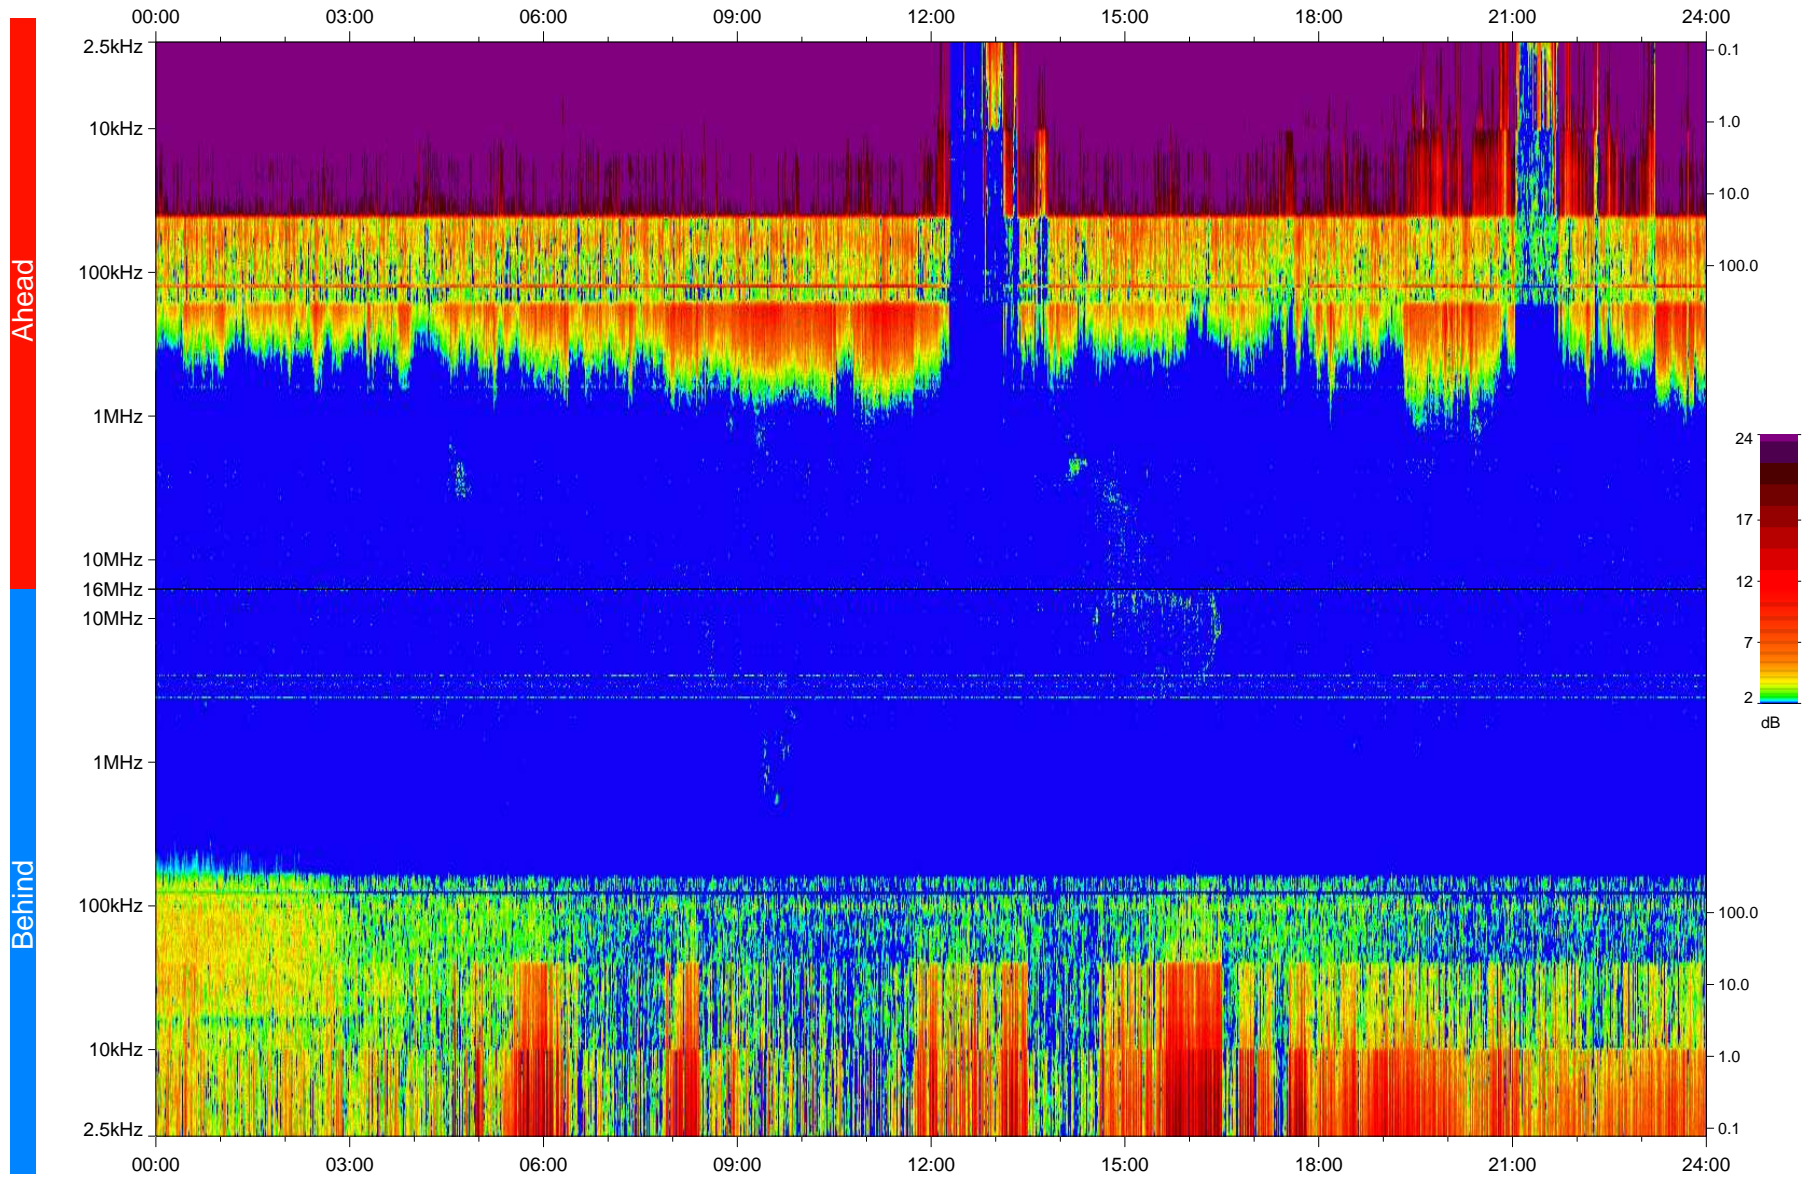

# STEREO/WAVES Daily Summary - 29-Jun-2008 (DOY 181)

Ahead source file: swaves\_ahead\_2008\_181\_1\_04.fin  
Ahead PSE Angle: 31.5°

Behind PSE Angle: -26.7°  
Behind source file: swaves\_behind\_2008\_181\_1\_04.fin

Time (UTC)

file: stereo\_swaves\_daily-summary\_color\_20080629\_v04  
made by: space.umn.edu on macOS with IDL 8.8.2 on 2022-10-18 09:50:29, with TLib V945 / dynspec V311