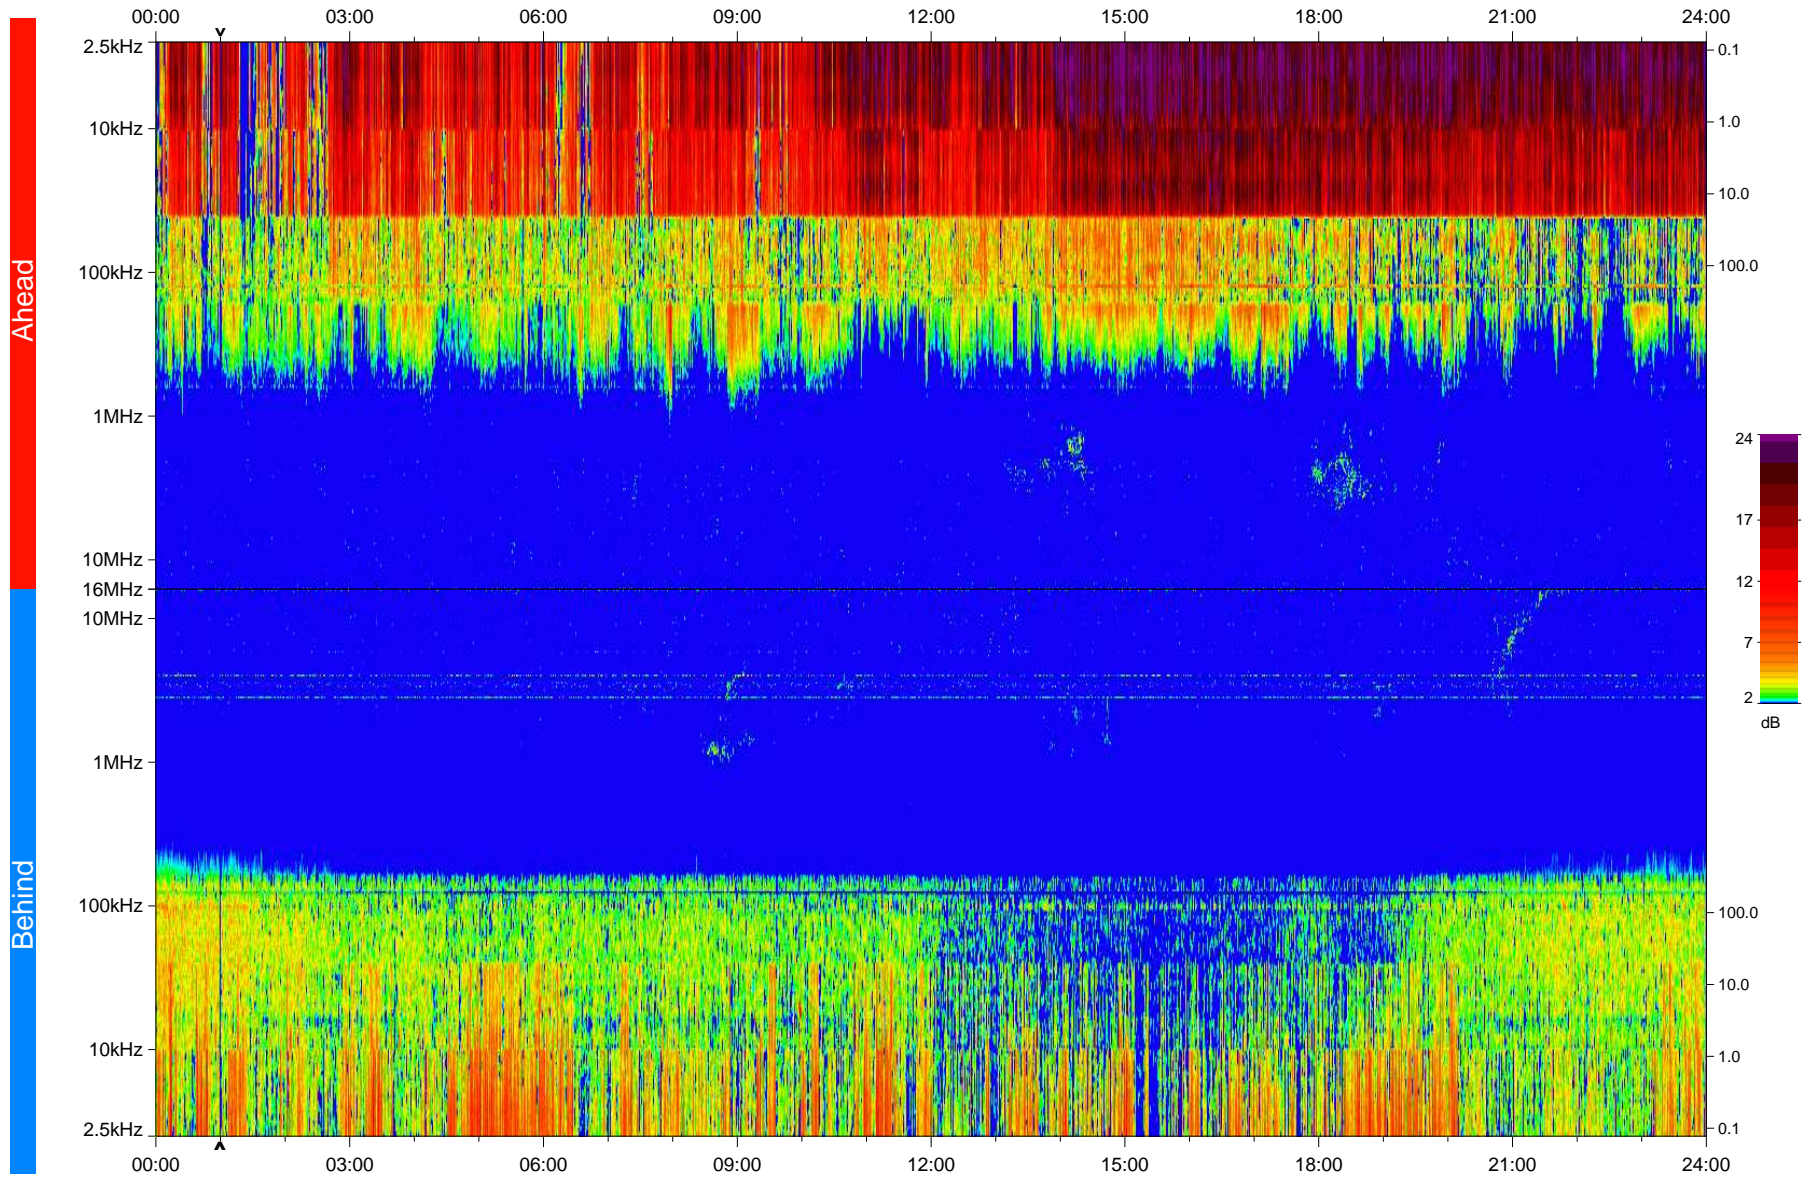

STEREO/WAVES Daily Summary - 28-Jun-2008 (DOY 180)

Ahead source file: swaves_ahead_2008_180_1_04.fin
Ahead PSE Angle: 31.4°

Behind PSE Angle: -26.7°
Behind source file: swaves_behind_2008_180_1_04.fin

Time (UTC)

file: stereo_swaves_daily-summary_color_20080628_v04
made by: space.umn.edu on macOS with IDL 8.8.2 on 2022-10-18 09:47:38, with TLib V945 / dynspec V311