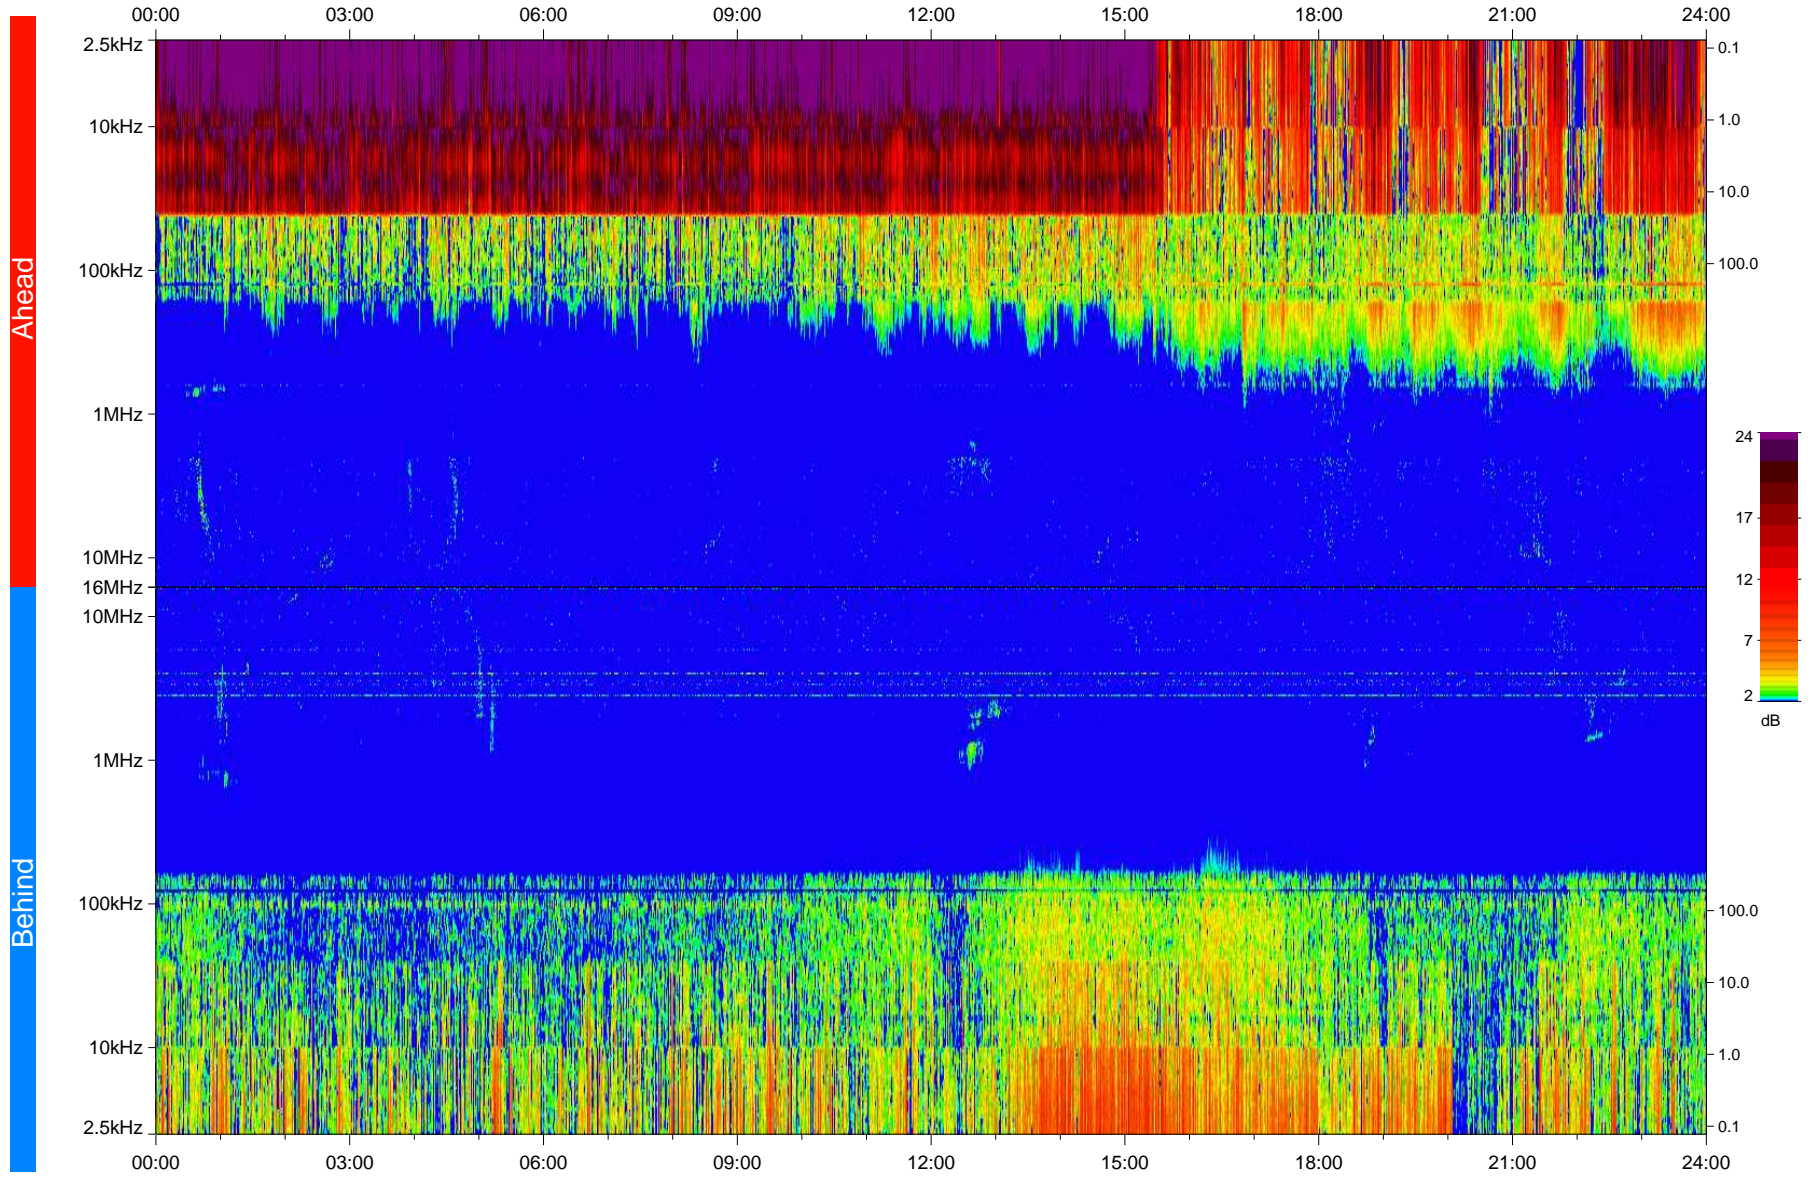

STEREO/WAVES Daily Summary - 27-Jun-2008 (DOY 179)

Ahead source file: swaves_ahead_2008_179_1_04.fin
Ahead PSE Angle: 31.3°

Behind PSE Angle: -26.6°
Behind source file: swaves_behind_2008_179_1_04.fin

Time (UTC)

file: stereo_swaves_daily-summary_color_20080627_v04
made by: space.umn.edu on macOS with IDL 8.8.2 on 2022-10-18 09:44:45, with TLib V945 / dynspec V311