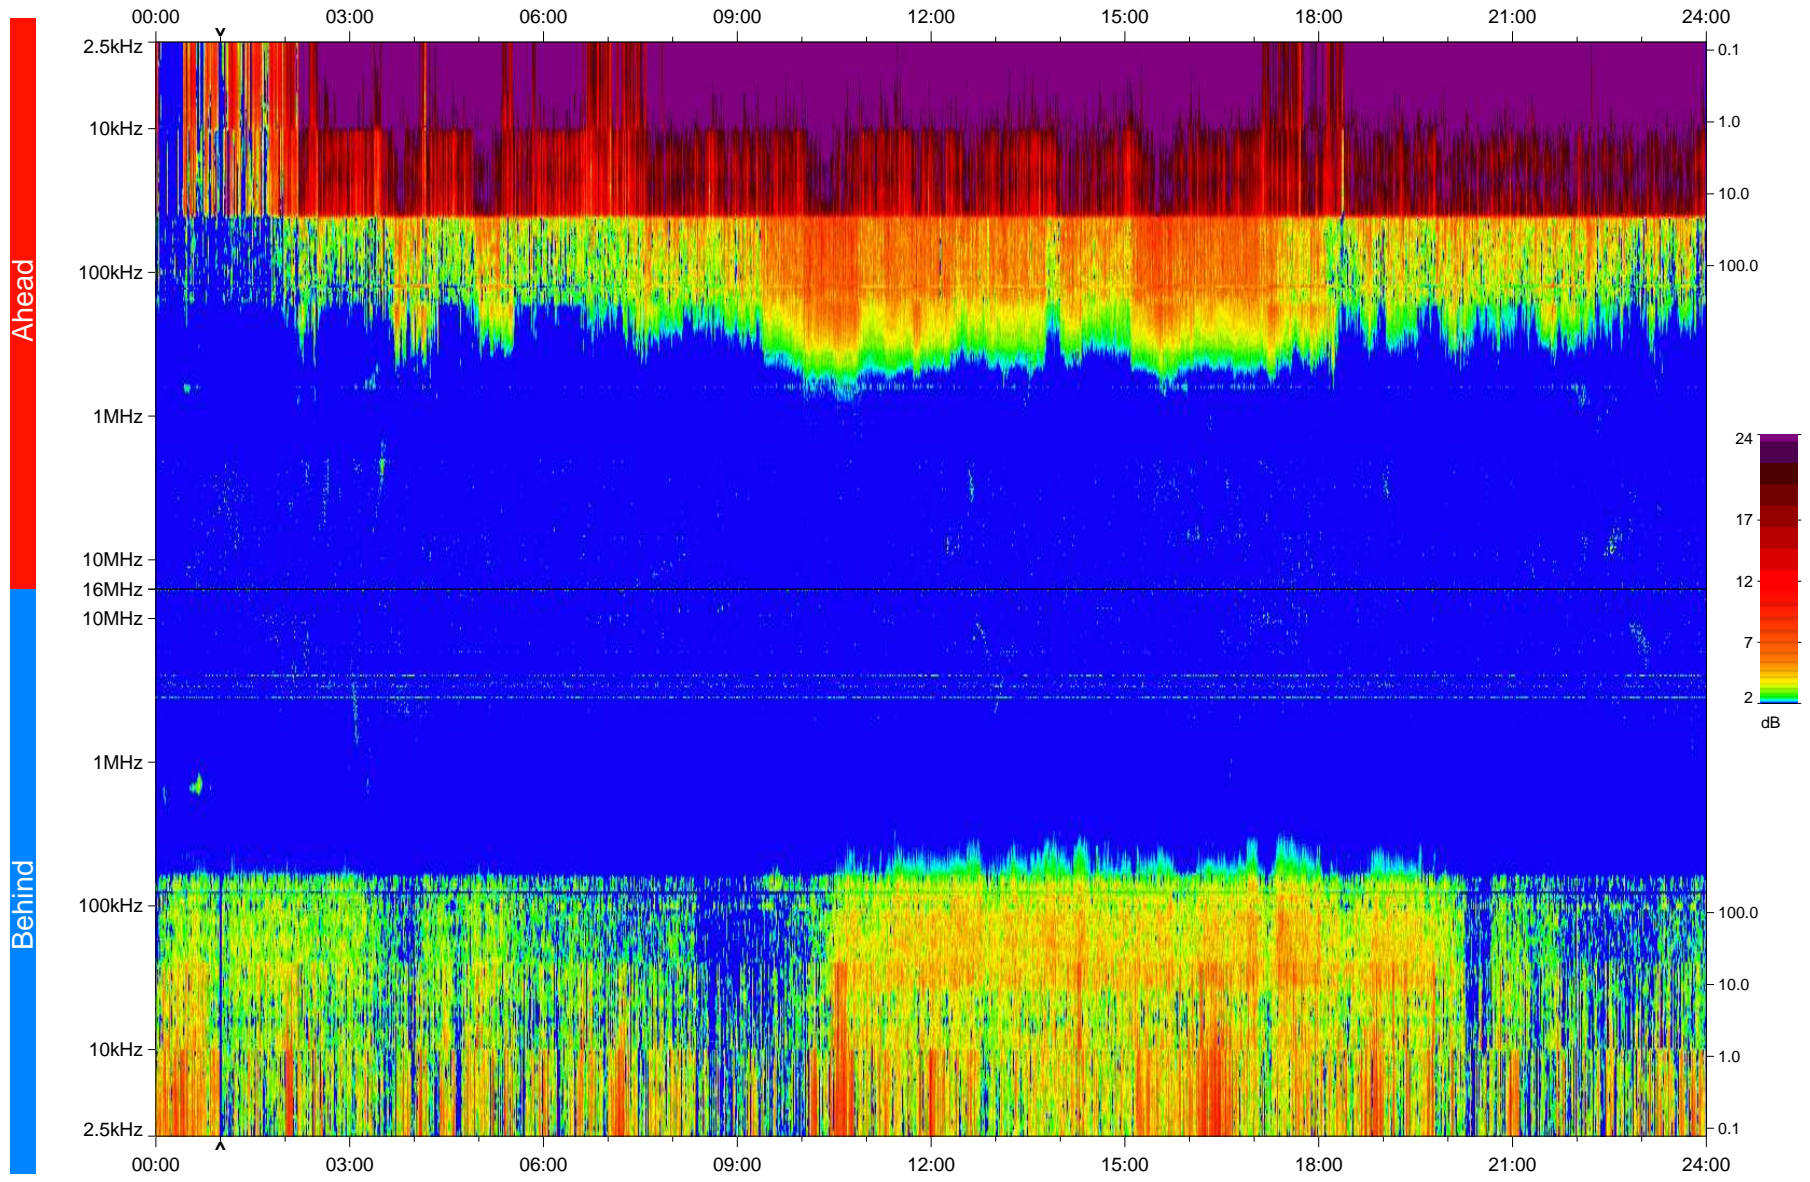

STEREO/WAVES Daily Summary - 26-Jun-2008 (DOY 178)

Ahead source file: swaves_ahead_2008_178_1_04.fin
Ahead PSE Angle: 31.2°

Behind PSE Angle: -26.6°
Behind source file: swaves_behind_2008_178_1_04.fin

Time (UTC)

file: stereo_swaves_daily-summary_color_20080626_v04
made by: space.umn.edu on macOS with IDL 8.8.2 on 2022-10-18 09:41:53, with TLib V945 / dynspec V311