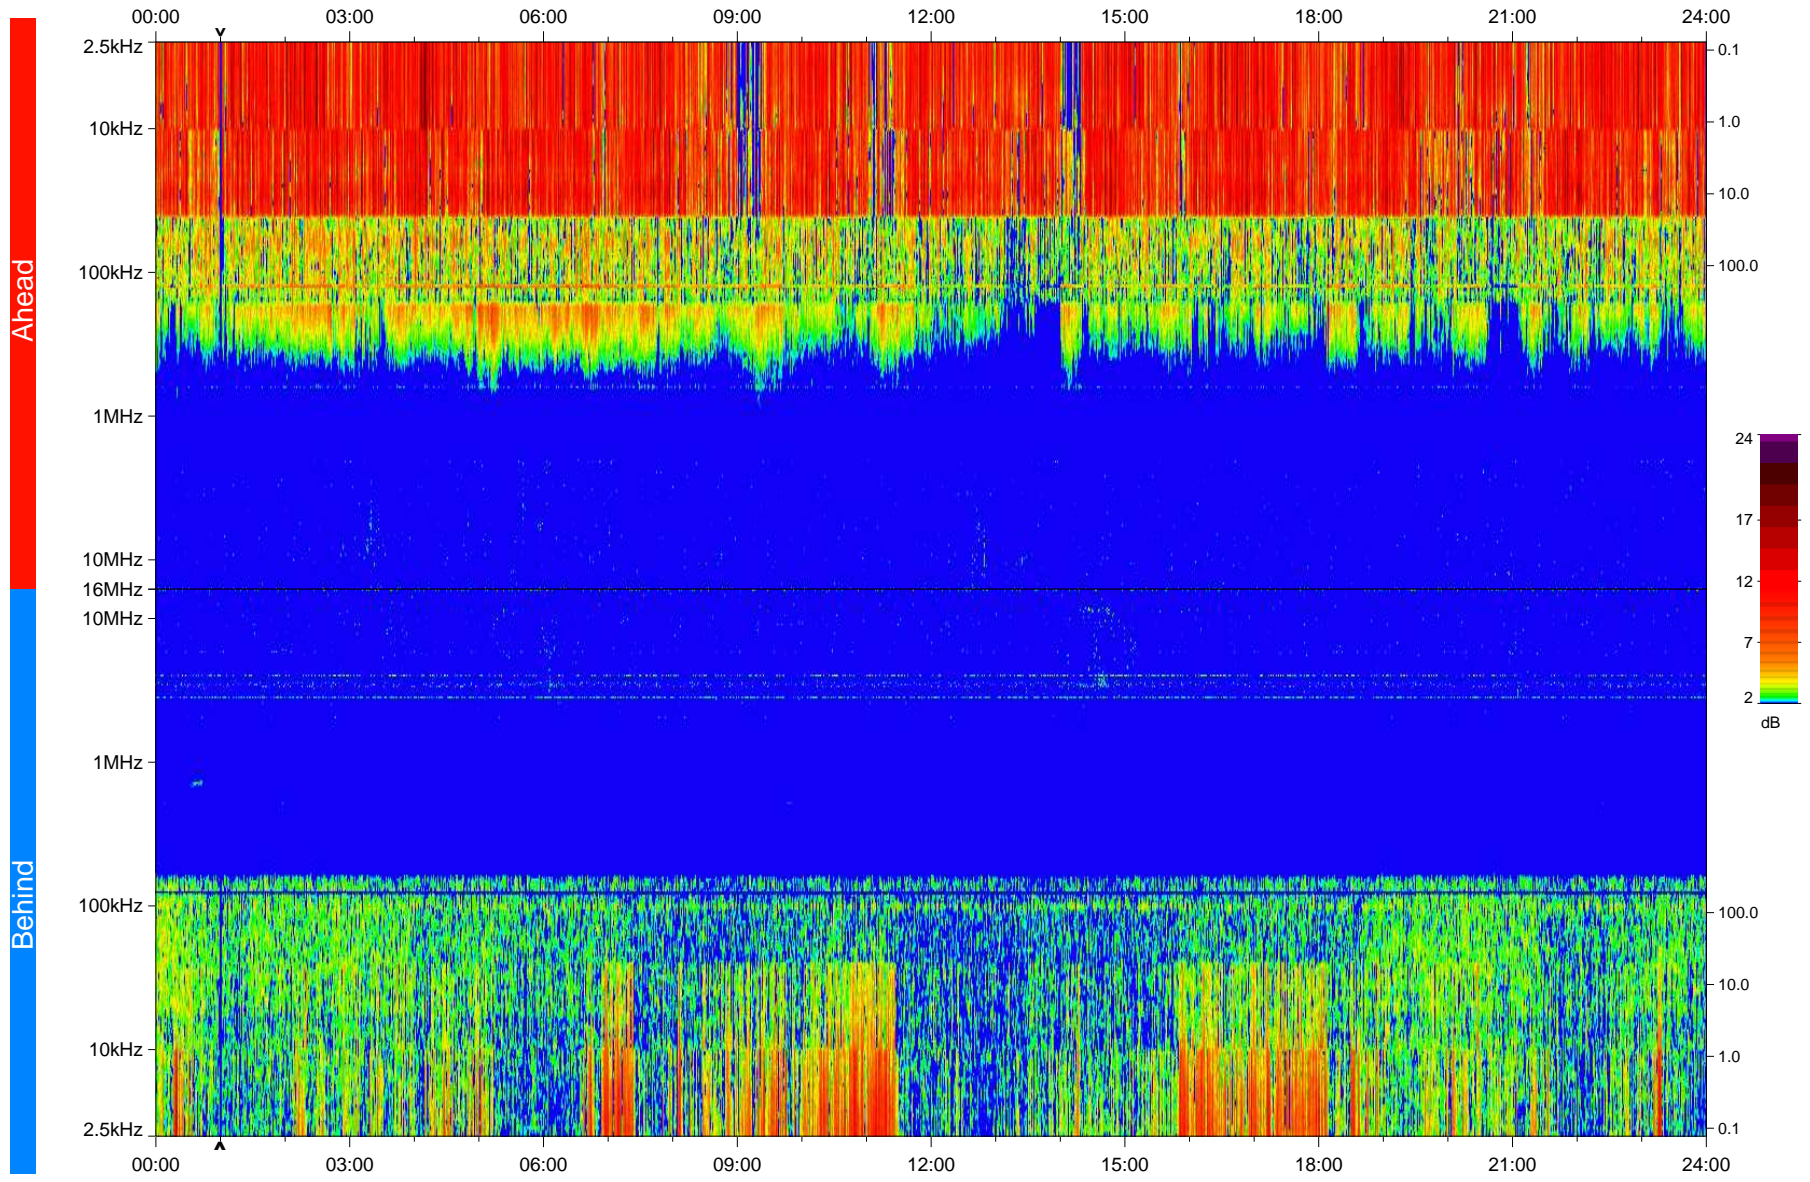

# STEREO/WAVES Daily Summary - 22-Jun-2008 (DOY 174)

Ahead source file: swaves\_ahead\_2008\_174\_1\_04.fin  
Ahead PSE Angle: 30.7°

Behind PSE Angle: -26.3°  
Behind source file: swaves\_behind\_2008\_174\_1\_04.fin

Time (UTC)

file: stereo\_swaves\_daily-summary\_color\_20080622\_v04  
made by: space.umn.edu on macOS with IDL 8.8.2 on 2022-10-18 09:30:32, with TLib V945 / dynspec V311