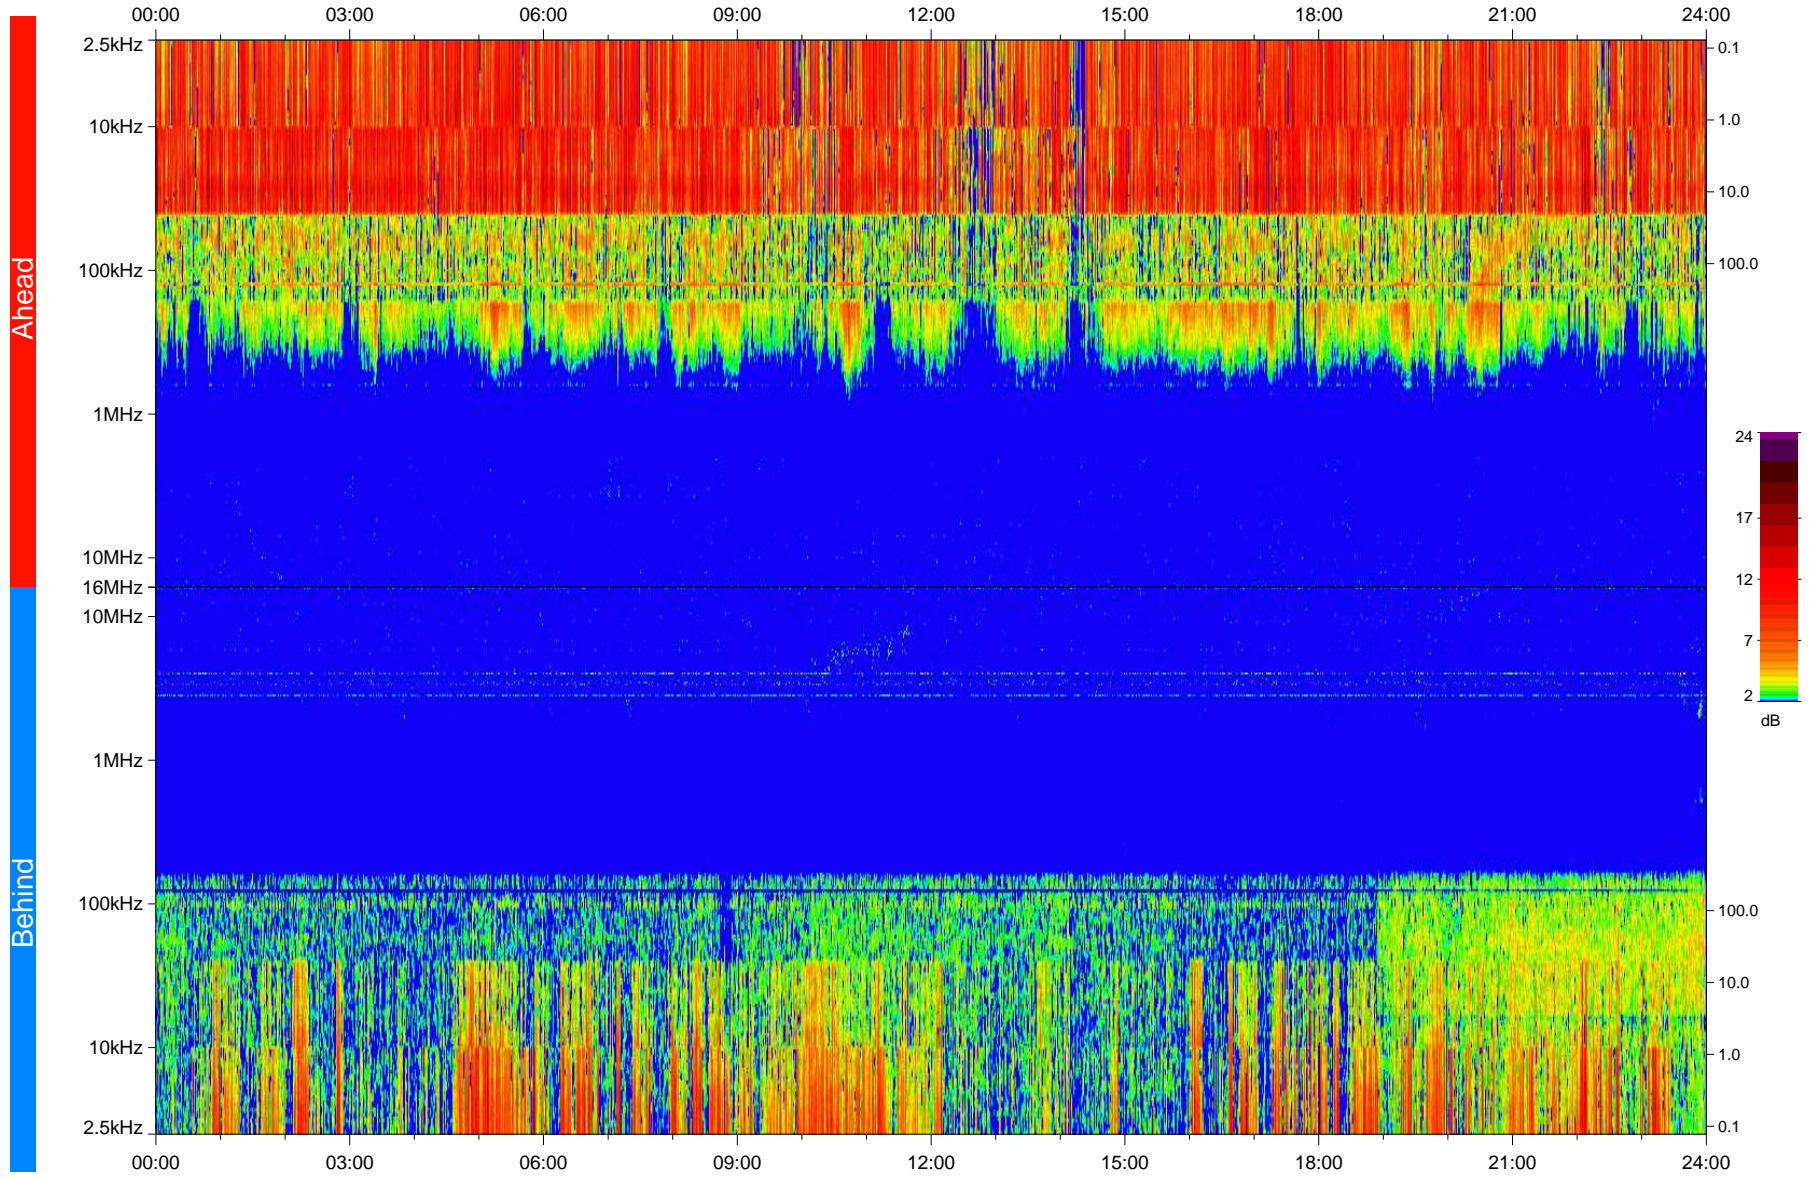

STEREO/WAVES Daily Summary - 21-Jun-2008 (DOY 173)

Ahead source file: swaves Ahead_2008_173_1_04.fin
Ahead PSE Angle: 30.7°

Behind PSE Angle: -26.2°
Behind source file: swaves_behind_2008_173_1_04.fin

Time (UTC)

file: stereo_swaves_daily-summary_color_20080621_v04
made by: space.umn.edu on macOS with IDL 8.8.2 on 2022-10-18 09:27:41, with TLib V945 / dynspec V311