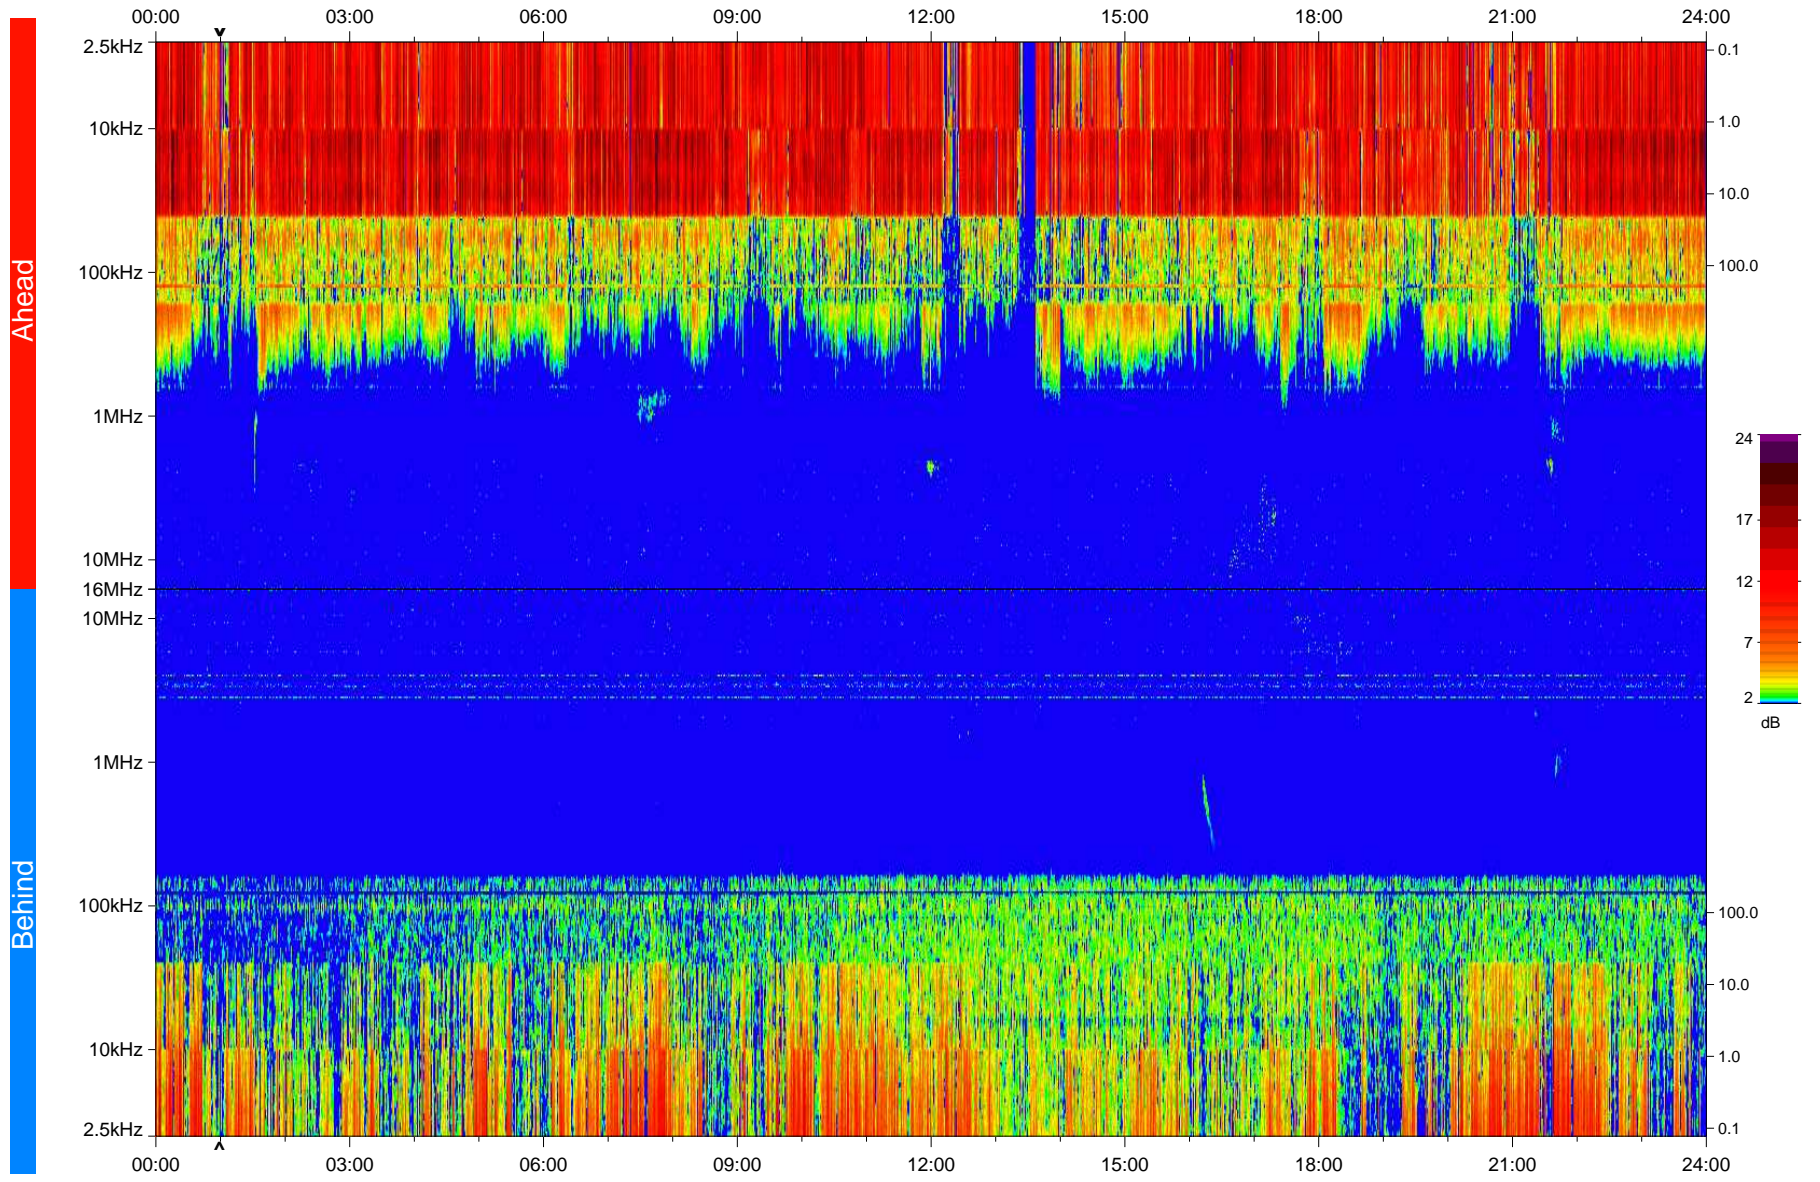

STEREO/WAVES Daily Summary - 20-Jun-2008 (DOY 172)

Ahead source file: swaves_ahead_2008_172_1_04.fin
Ahead PSE Angle: 30.6°

Behind PSE Angle: -26.1°
Behind source file: swaves_behind_2008_172_1_04.fin

Time (UTC)

file: stereo_swaves_daily-summary_color_20080620_v04
made by: space.umn.edu on macOS with IDL 8.8.2 on 2022-10-18 09:24:51, with TLib V945 / dynspec V311