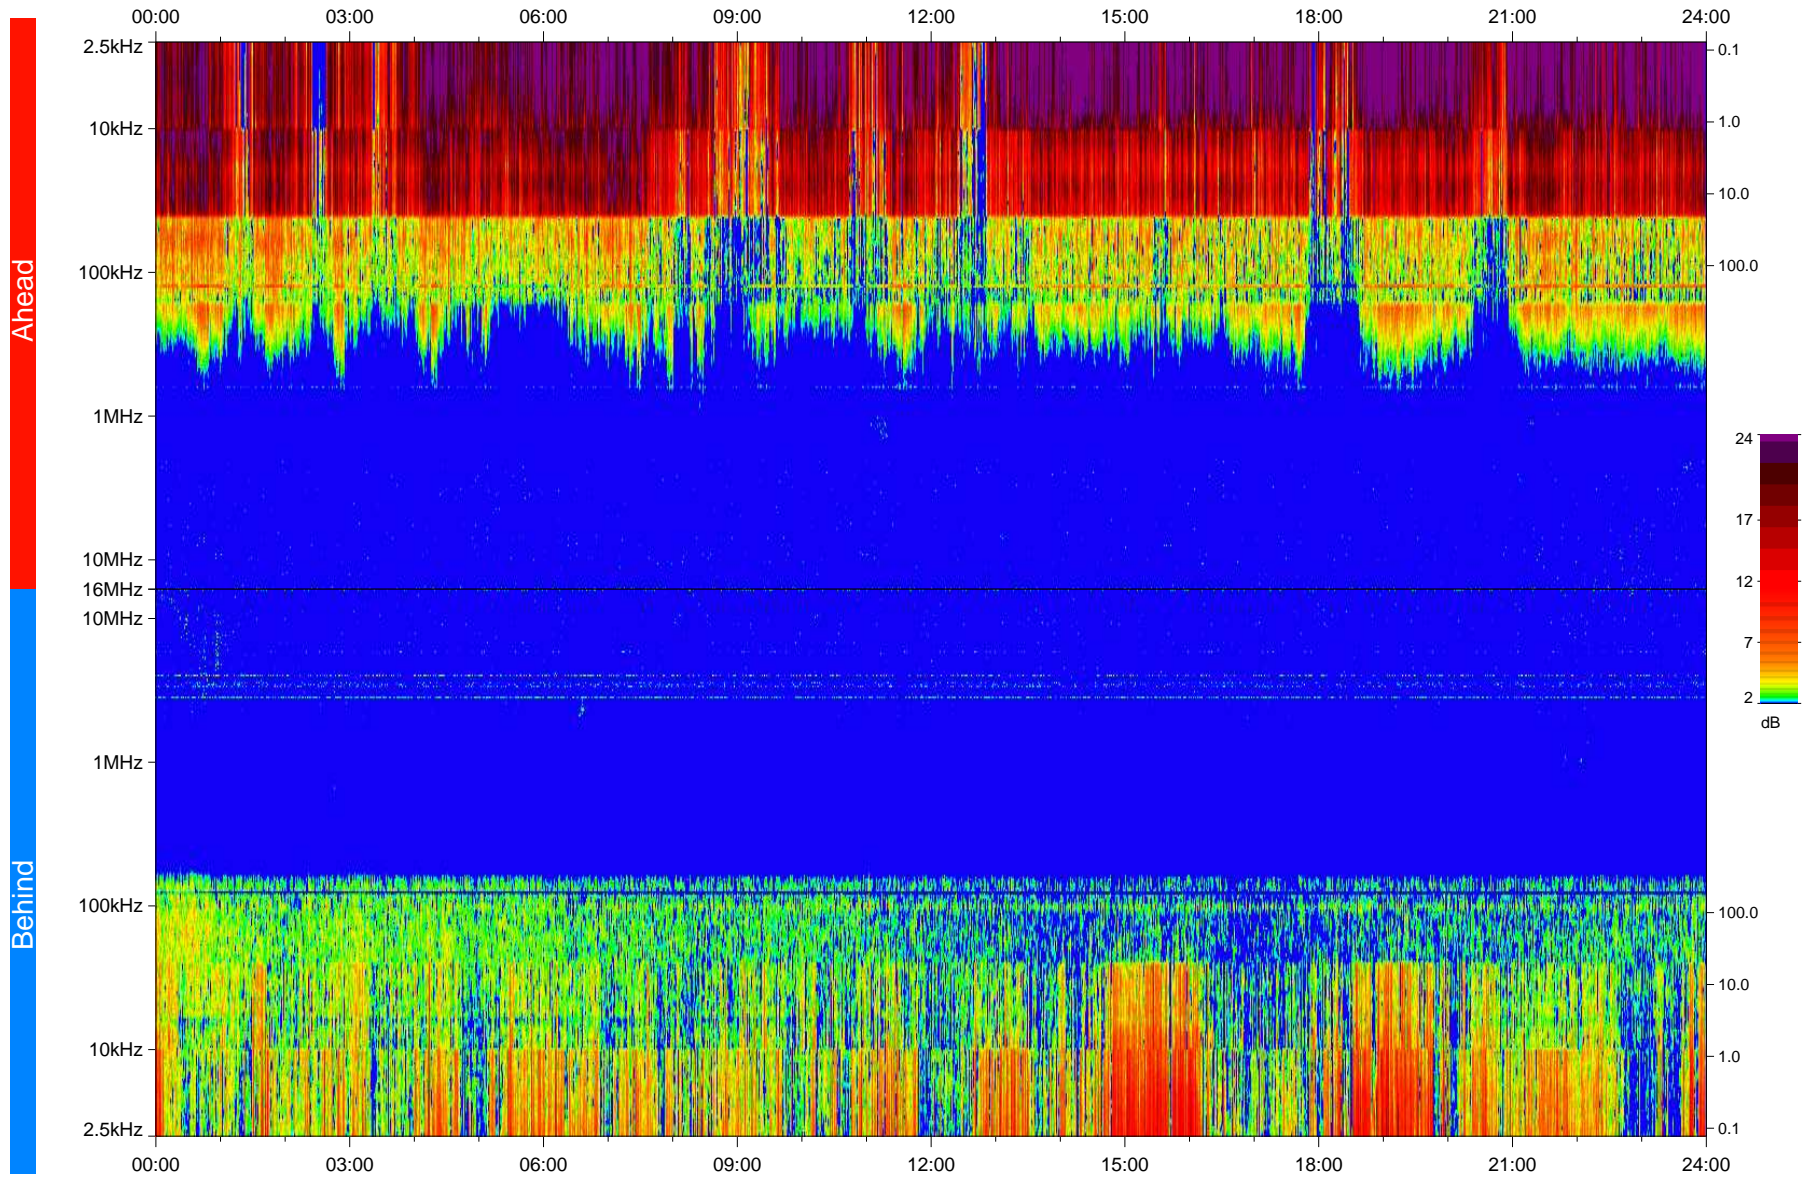

# STEREO/WAVES Daily Summary - 19-Jun-2008 (DOY 171)

Ahead source file: swaves\_ahead\_2008\_171\_1\_04.fin  
Ahead PSE Angle: 30.5°

Behind PSE Angle: -26.1°  
Behind source file: swaves\_behind\_2008\_171\_1\_04.fin

Time (UTC)

file: stereo\_swaves\_daily-summary\_color\_20080619\_v04  
made by: space.umn.edu on macOS with IDL 8.8.2 on 2022-10-18 09:21:59, with TMatlab V945 / dynspec V311