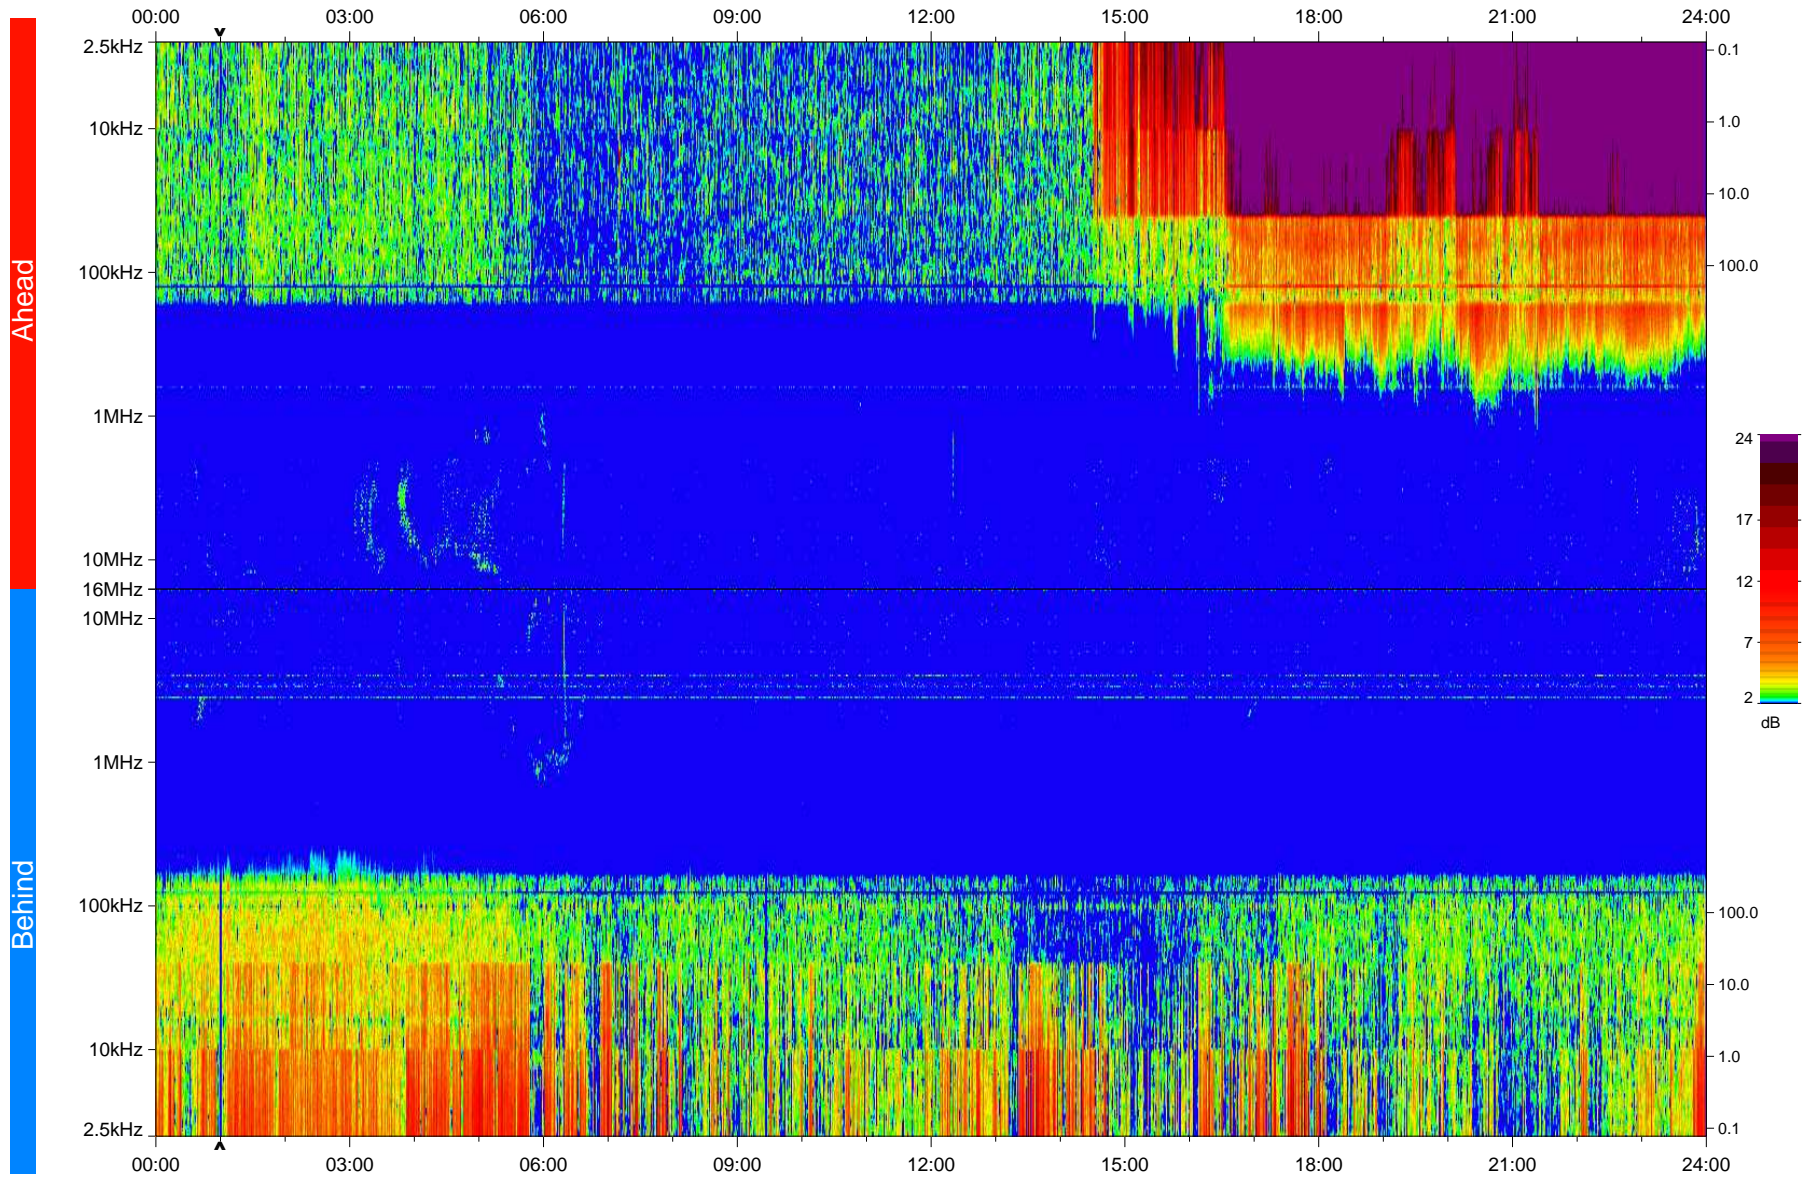

# STEREO/WAVES Daily Summary - 18-Jun-2008 (DOY 170)

Ahead source file: swaves\_ahead\_2008\_170\_1\_04.fin  
Ahead PSE Angle: 30.4°

Behind PSE Angle: -26.0°  
Behind source file: swaves\_behind\_2008\_170\_1\_04.fin

Time (UTC)

file: stereo\_swaves\_daily-summary\_color\_20080618\_v04  
made by: space.umn.edu on macOS with IDL 8.8.2 on 2022-10-18 09:19:09, with TMLib V945 / dynspec V311