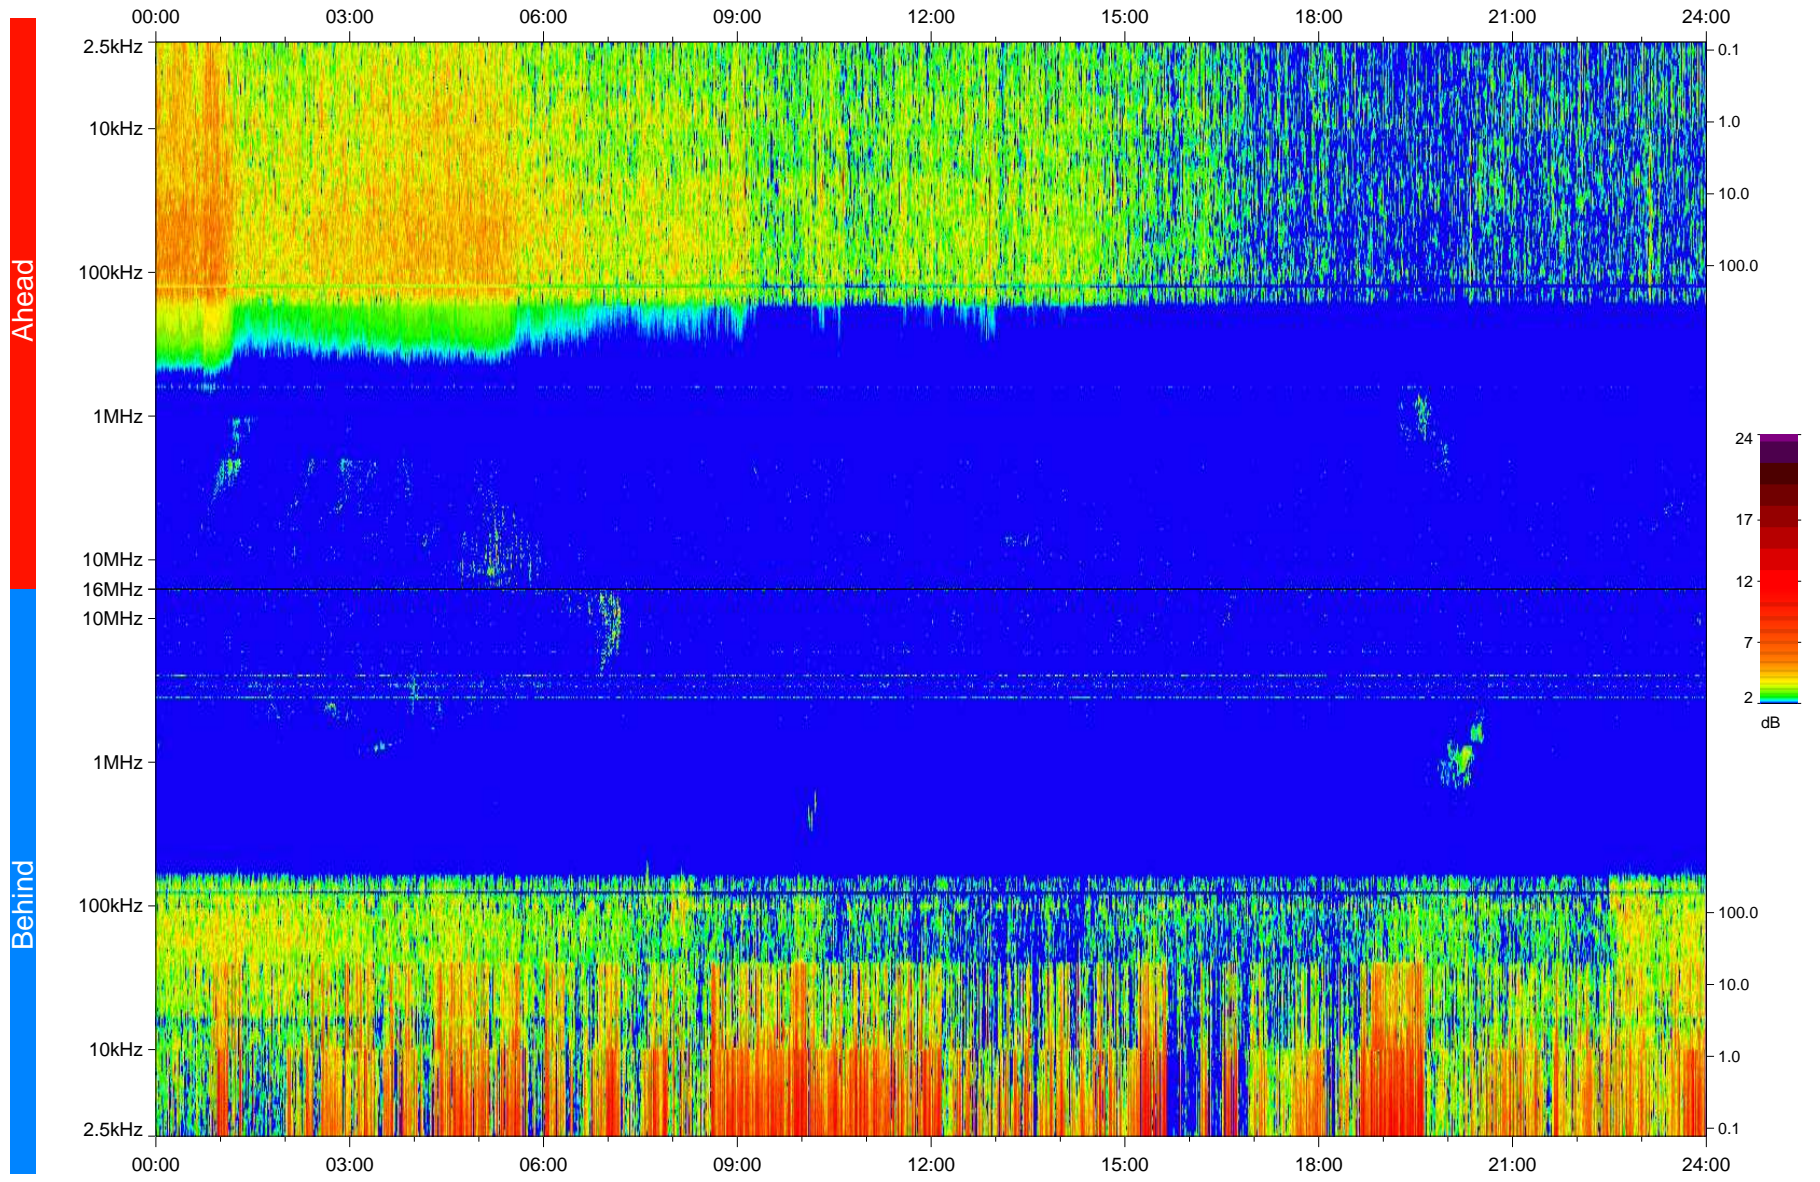

# STEREO/WAVES Daily Summary - 17-Jun-2008 (DOY 169)

Ahead source file: swaves\_ahead\_2008\_169\_1\_04.fin  
Ahead PSE Angle: 30.3°

Behind PSE Angle: -26.0°  
Behind source file: swaves\_behind\_2008\_169\_1\_04.fin

Time (UTC)

file: stereo\_swaves\_daily-summary\_color\_20080617\_v04  
made by: space.umn.edu on macOS with IDL 8.8.2 on 2022-10-18 09:16:18, with TLib V945 / dynspec V311