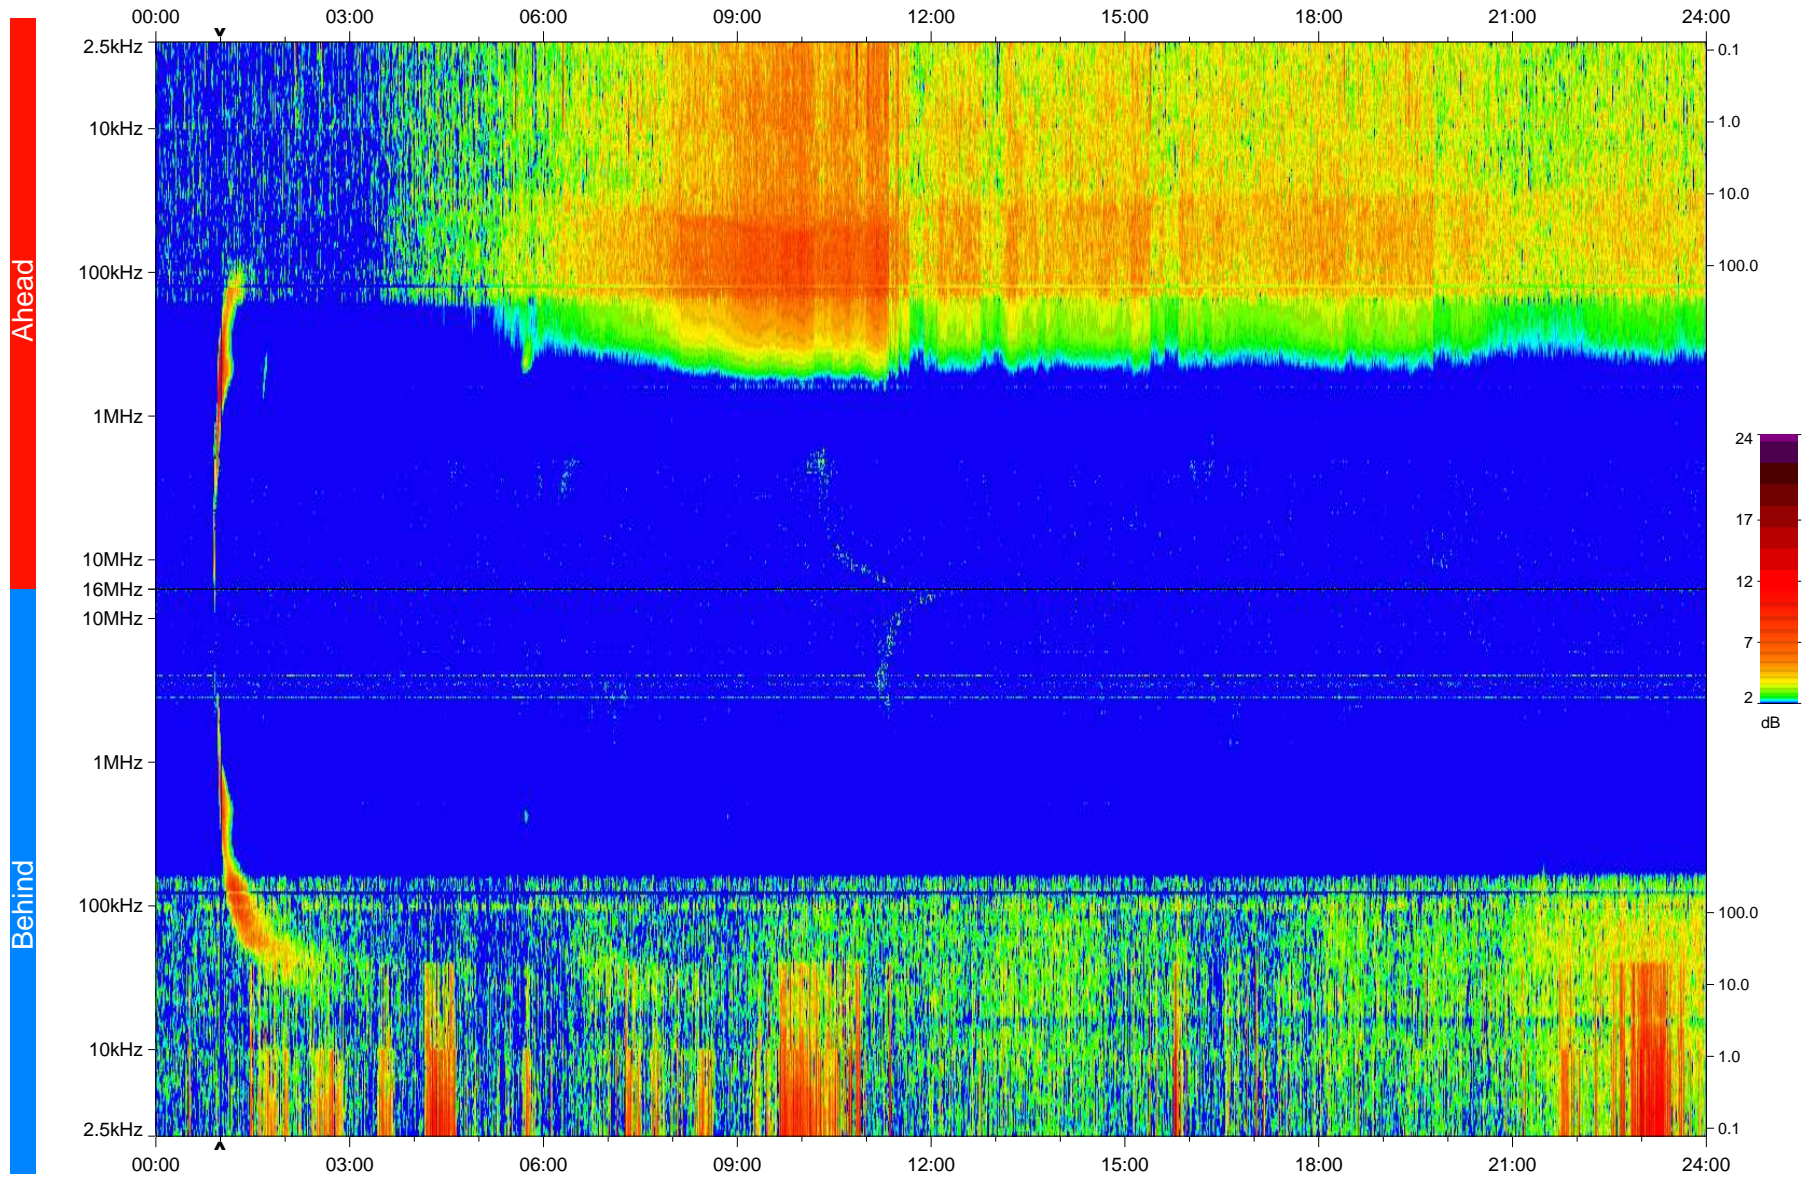

# STEREO/WAVES Daily Summary - 16-Jun-2008 (DOY 168)

Ahead source file: swaves\_ahead\_2008\_168\_1\_04.fin  
Ahead PSE Angle: 30.2°

Behind PSE Angle: -25.9°  
Behind source file: swaves\_behind\_2008\_168\_1\_04.fin

Time (UTC)

file: stereo\_swaves\_daily-summary\_color\_20080616\_v04  
made by: space.umn.edu on macOS with IDL 8.8.2 on 2022-10-18 09:13:26, with TMLib V945 / dynspec V311