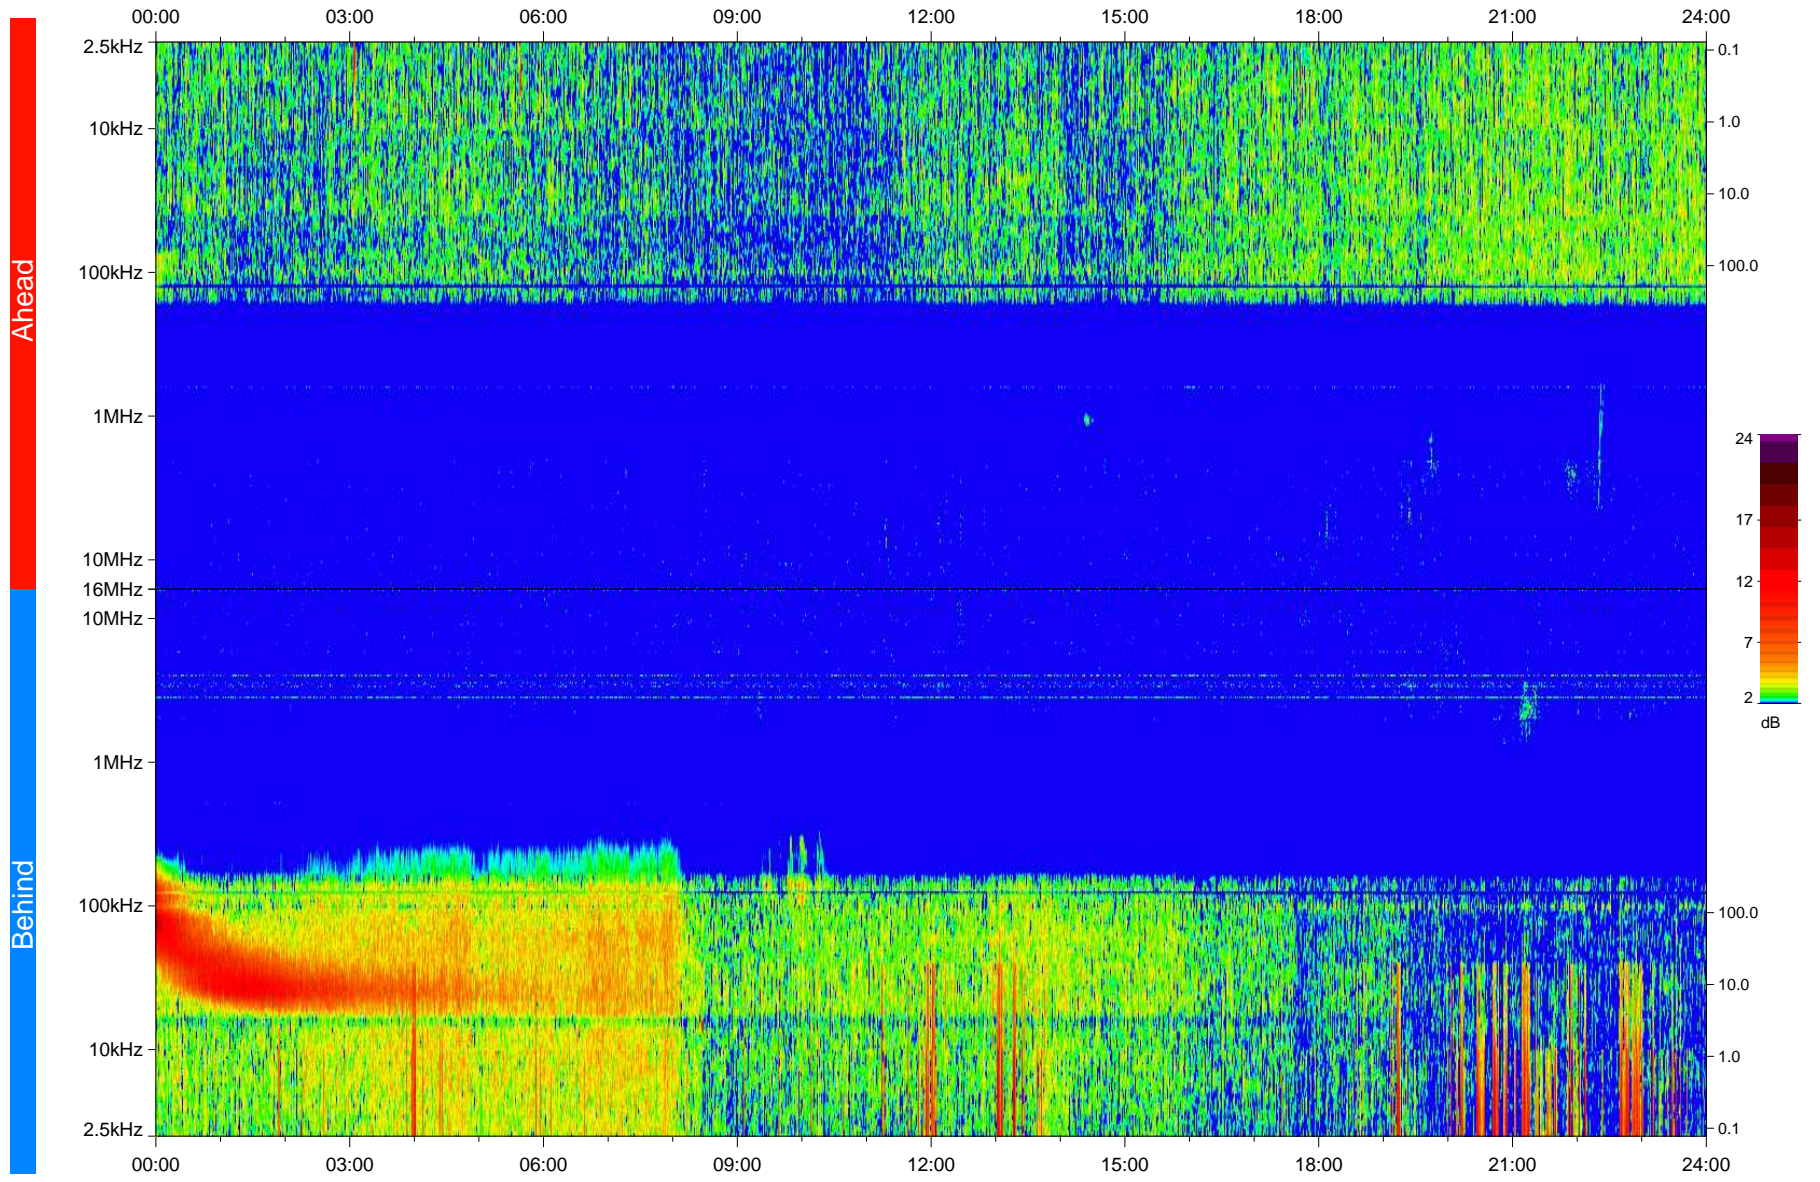

# STEREO/WAVES Daily Summary - 15-Jun-2008 (DOY 167)

Ahead source file: swaves\_ahead\_2008\_167\_1\_04.fin  
Ahead PSE Angle: 30.0°

Behind PSE Angle: -25.9°  
Behind source file: swaves\_behind\_2008\_167\_1\_04.fin

Time (UTC)

file: stereo\_swaves\_daily-summary\_color\_20080615\_v04  
made by: space.umn.edu on macOS with IDL 8.8.2 on 2022-10-18 09:10:34, with Tlib V945 / dynspec V311