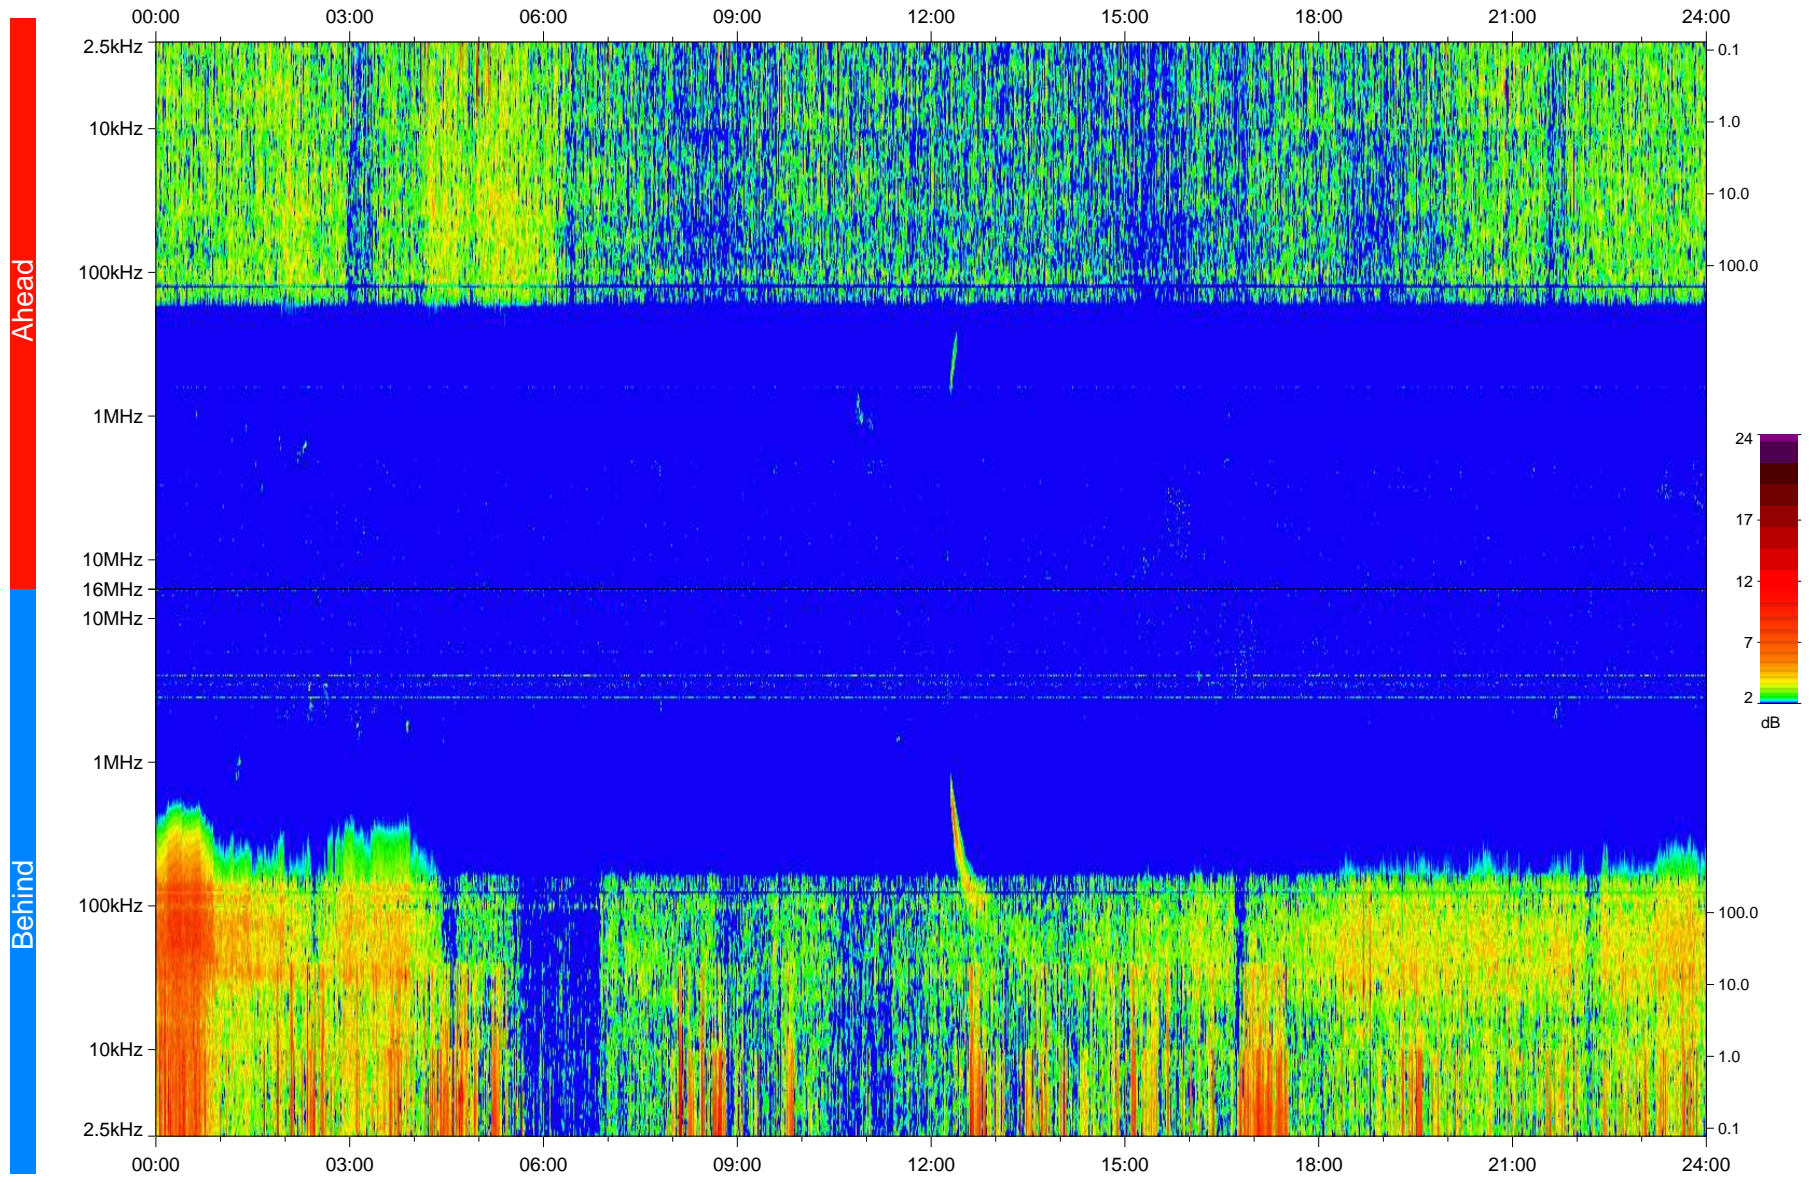

# STEREO/WAVES Daily Summary - 13-Jun-2008 (DOY 165)

Ahead source file: swaves\_ahead\_2008\_165\_1\_04.fin  
Ahead PSE Angle: 29.8°

Behind PSE Angle: -25.8°  
Behind source file: swaves\_behind\_2008\_165\_1\_04.fin

Time (UTC)

file: stereo\_swaves\_daily-summary\_color\_20080613\_v04  
made by: space.umn.edu on macOS with IDL 8.8.2 on 2022-10-18 09:04:51, with TLib V945 / dynspec V311