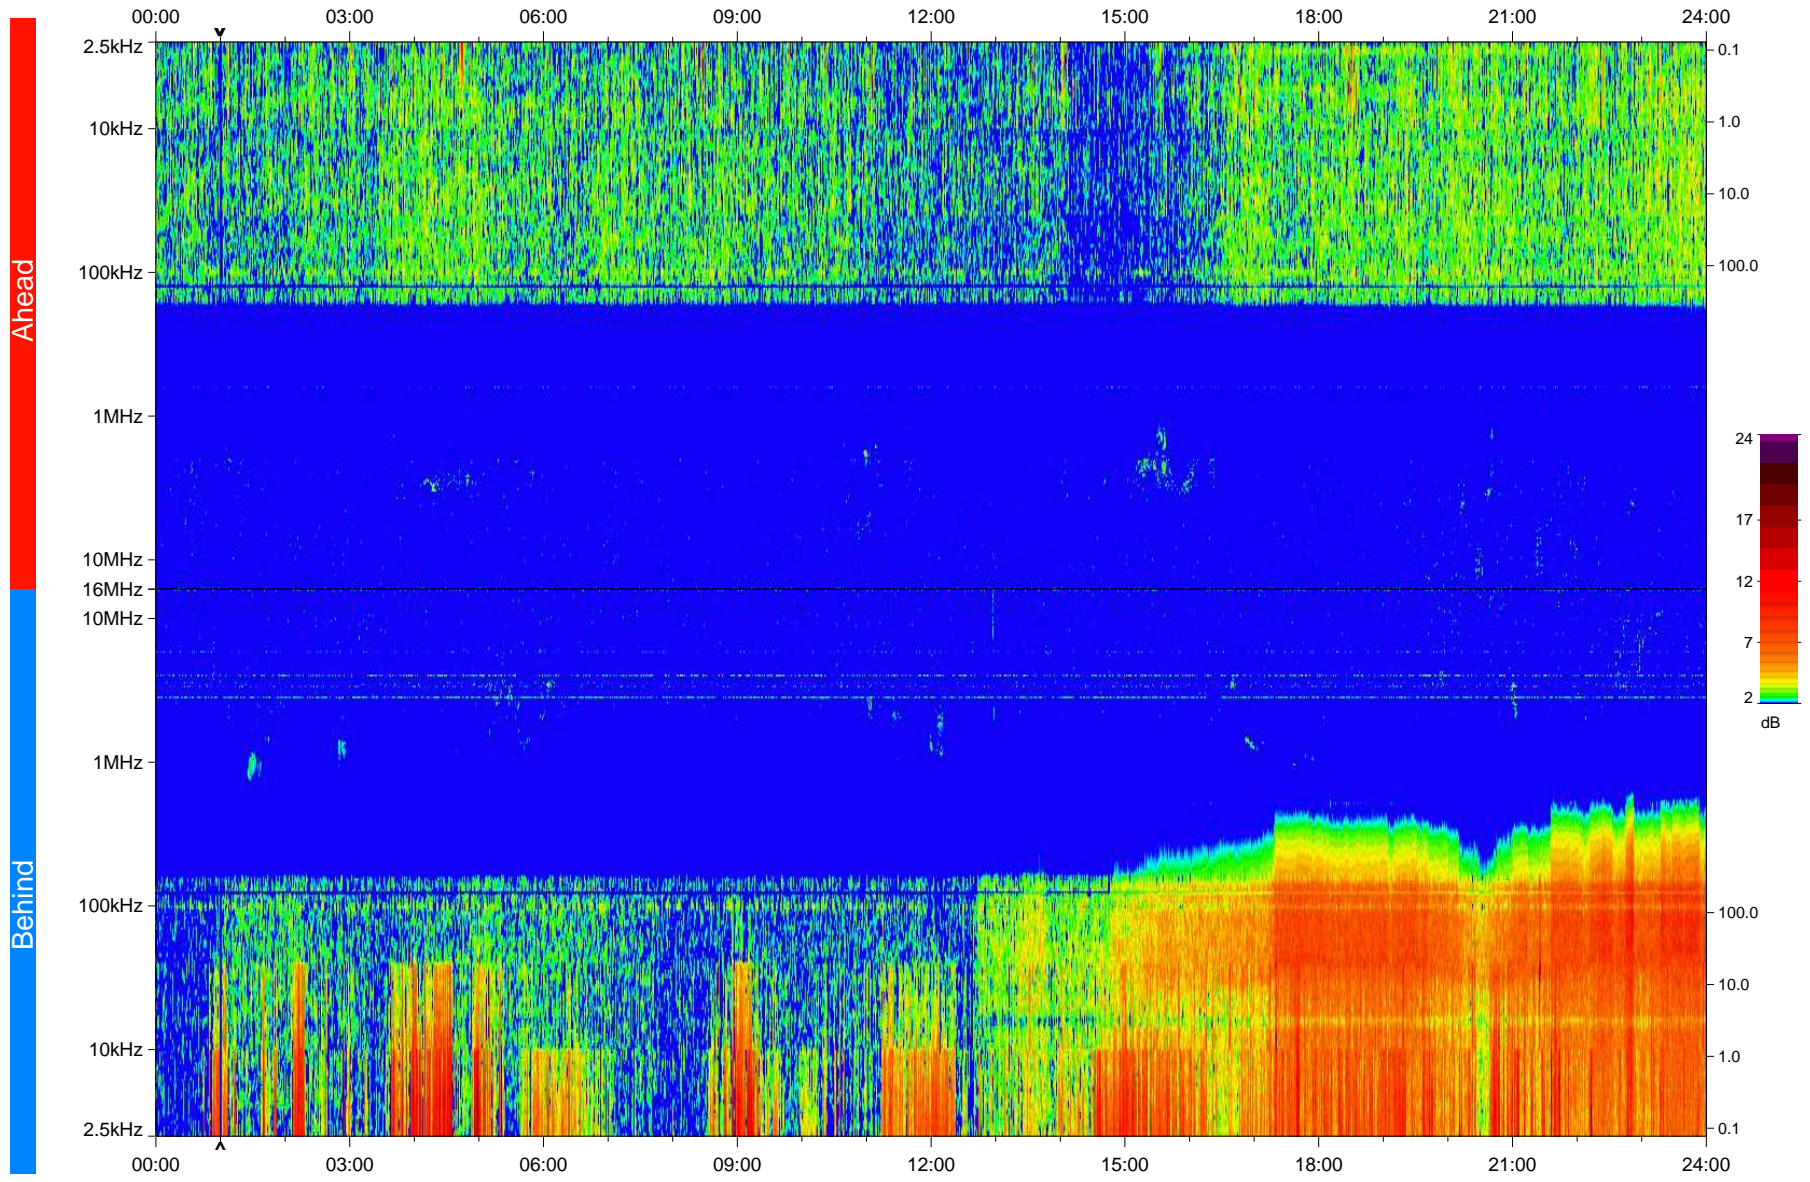

STEREO/WAVES Daily Summary - 12-Jun-2008 (DOY 164)

Ahead source file: swaves_ahead_2008_164_1_04.fin
Ahead PSE Angle: 29.8°

Behind PSE Angle: -25.7°
Behind source file: swaves_behind_2008_164_1_04.fin

Time (UTC)

file: stereo_swaves_daily-summary_color_20080612_v04
made by: space.umn.edu on macOS with IDL 8.8.2 on 2022-10-18 09:01:58, with TLib V945 / dynspec V311