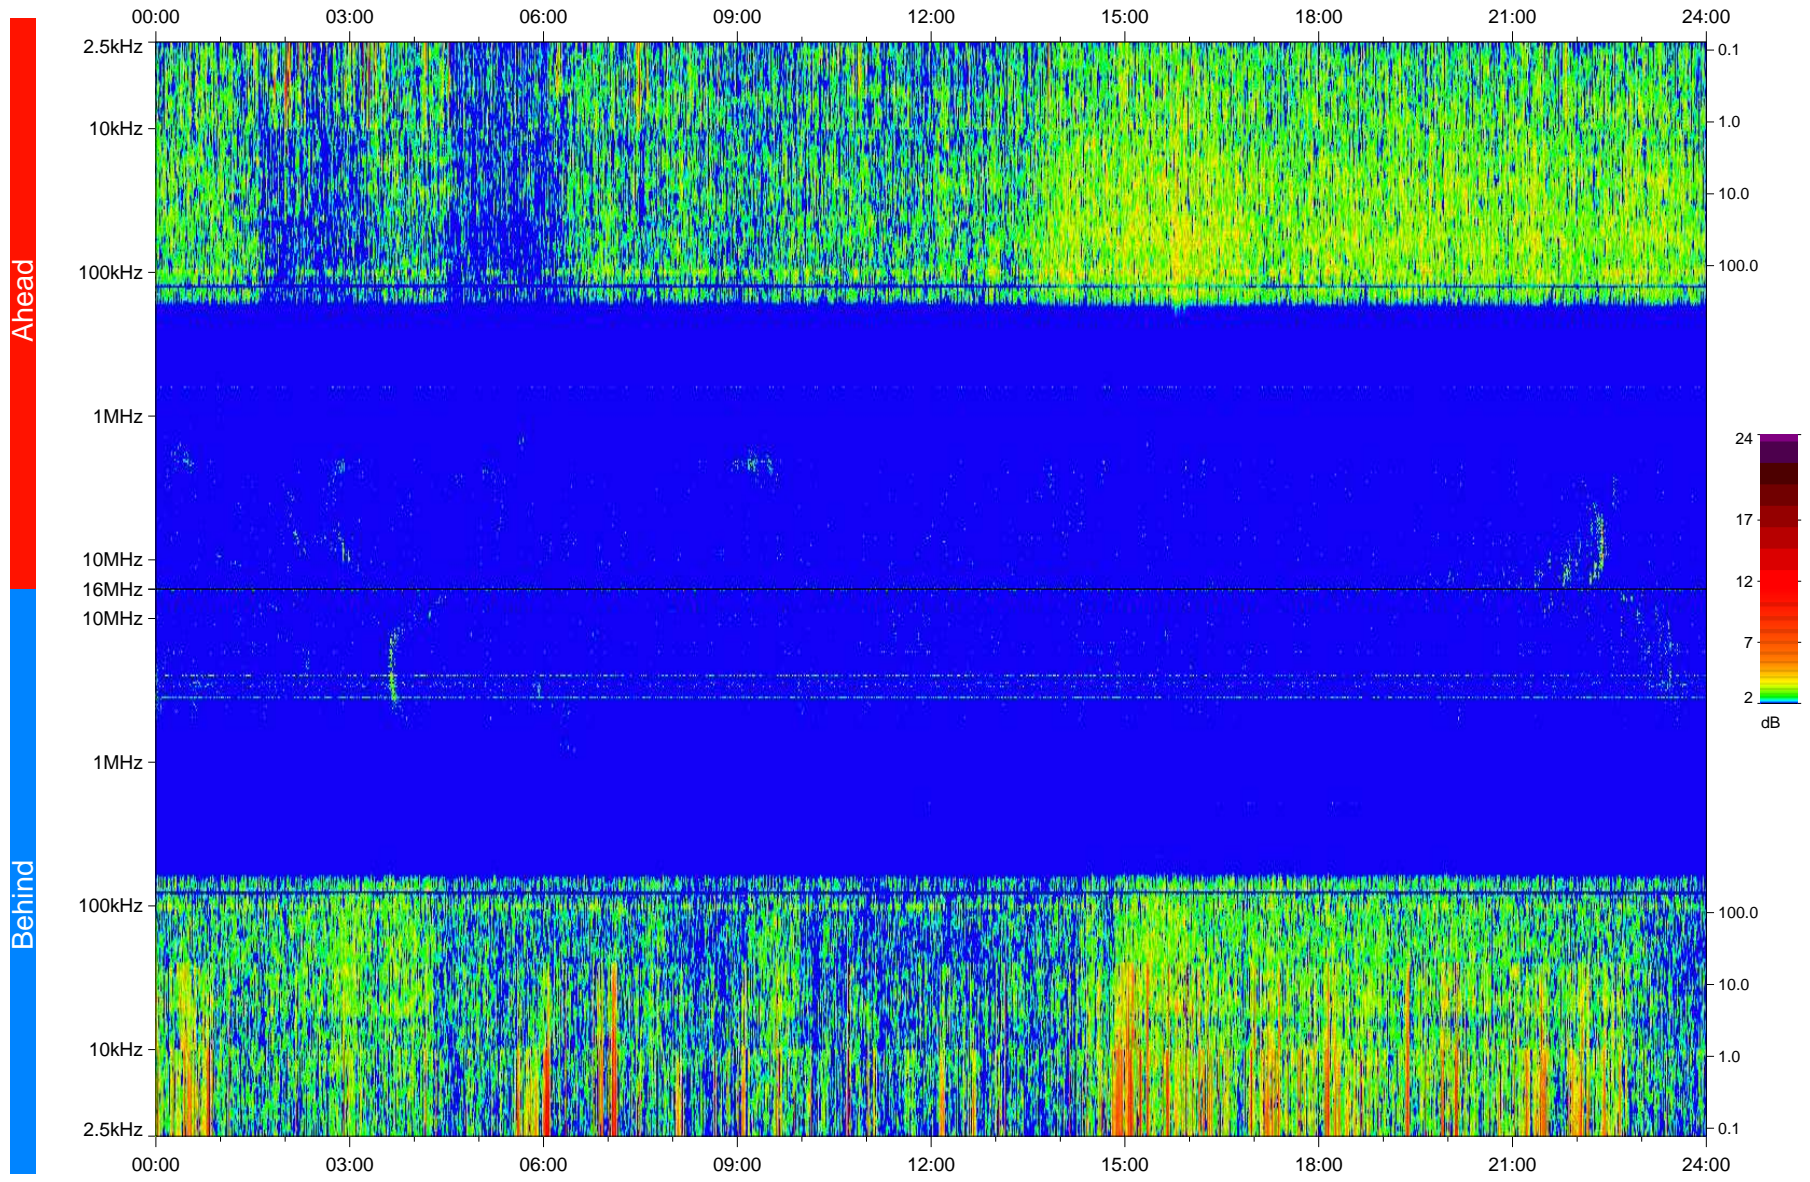

# STEREO/WAVES Daily Summary - 11-Jun-2008 (DOY 163)

Ahead source file: swaves\_ahead\_2008\_163\_1\_04.fin  
Ahead PSE Angle: 29.7°

Behind PSE Angle: -25.6°  
Behind source file: swaves\_behind\_2008\_163\_1\_04.fin

Time (UTC)

file: stereo\_swaves\_daily-summary\_color\_20080611\_v04  
made by: space.umn.edu on macOS with IDL 8.8.2 on 2022-10-18 08:59:07, with TLib V945 / dynspec V311